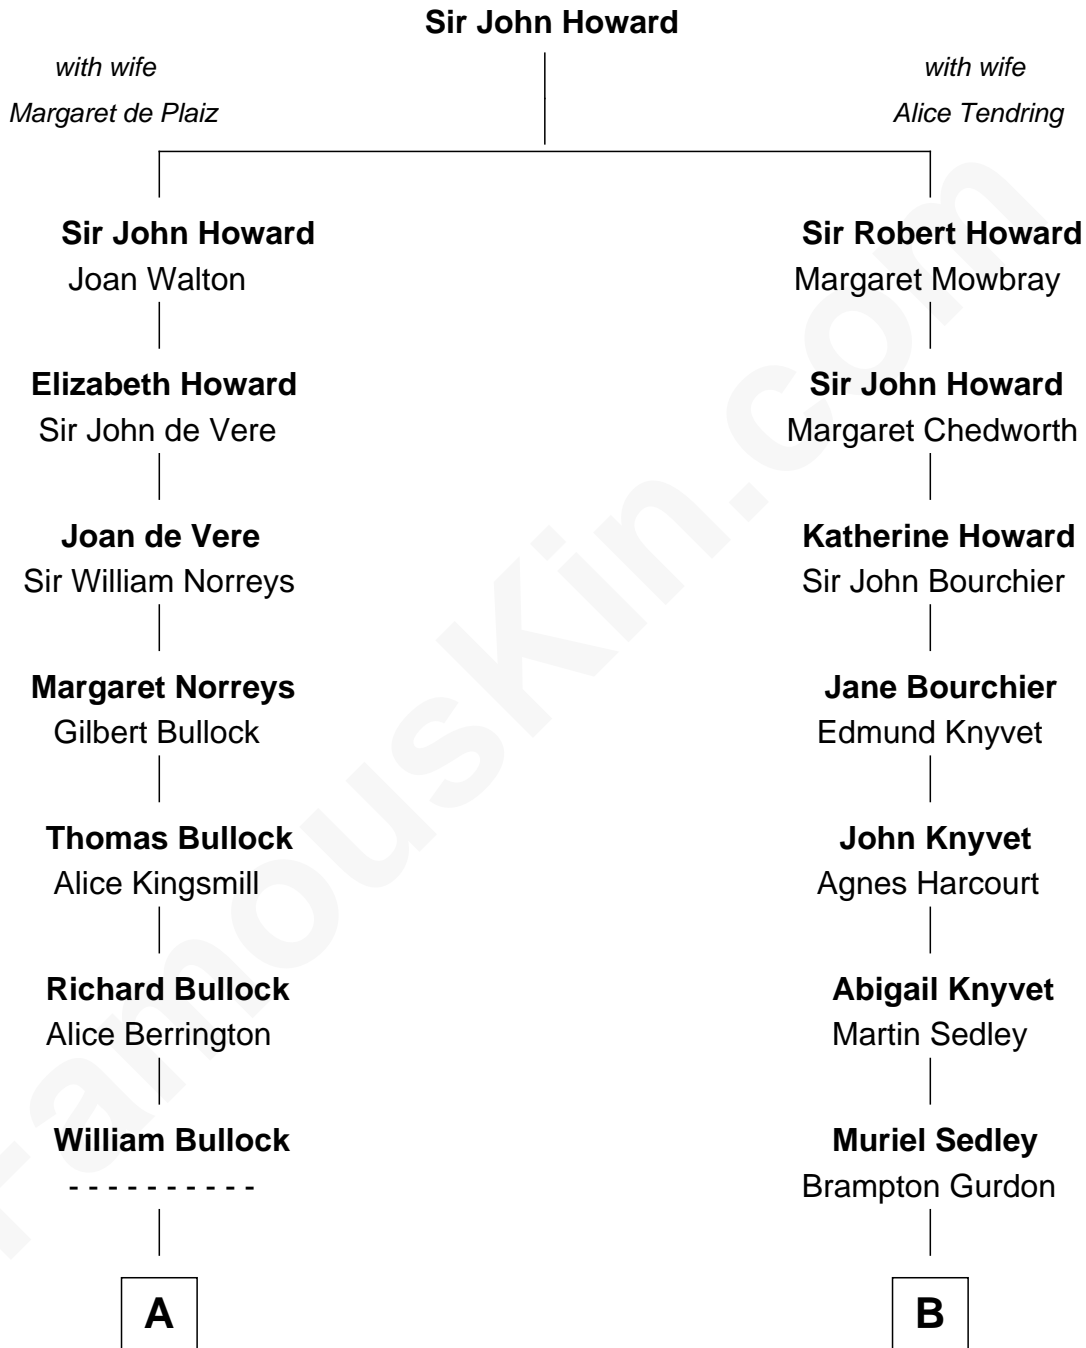

FamousKin.com

Relationship Chart of

Samuel Howard

Boston Tea Party Participant

12th cousin 2 times removed of

Horace Gray

U.S. Supreme Court Justice

A

Elizabeth Bullock
Augustine Clement

Elizabeth Clement
William Sumner

Hannah Sumner
John Goffe

William Goffe
Abigail Richardson

Martha Goffe
Ebenezer Howard

Samuel Howard
Boston Tea Party Participant

B

Muriel Gurdon
Richard Saltonstall