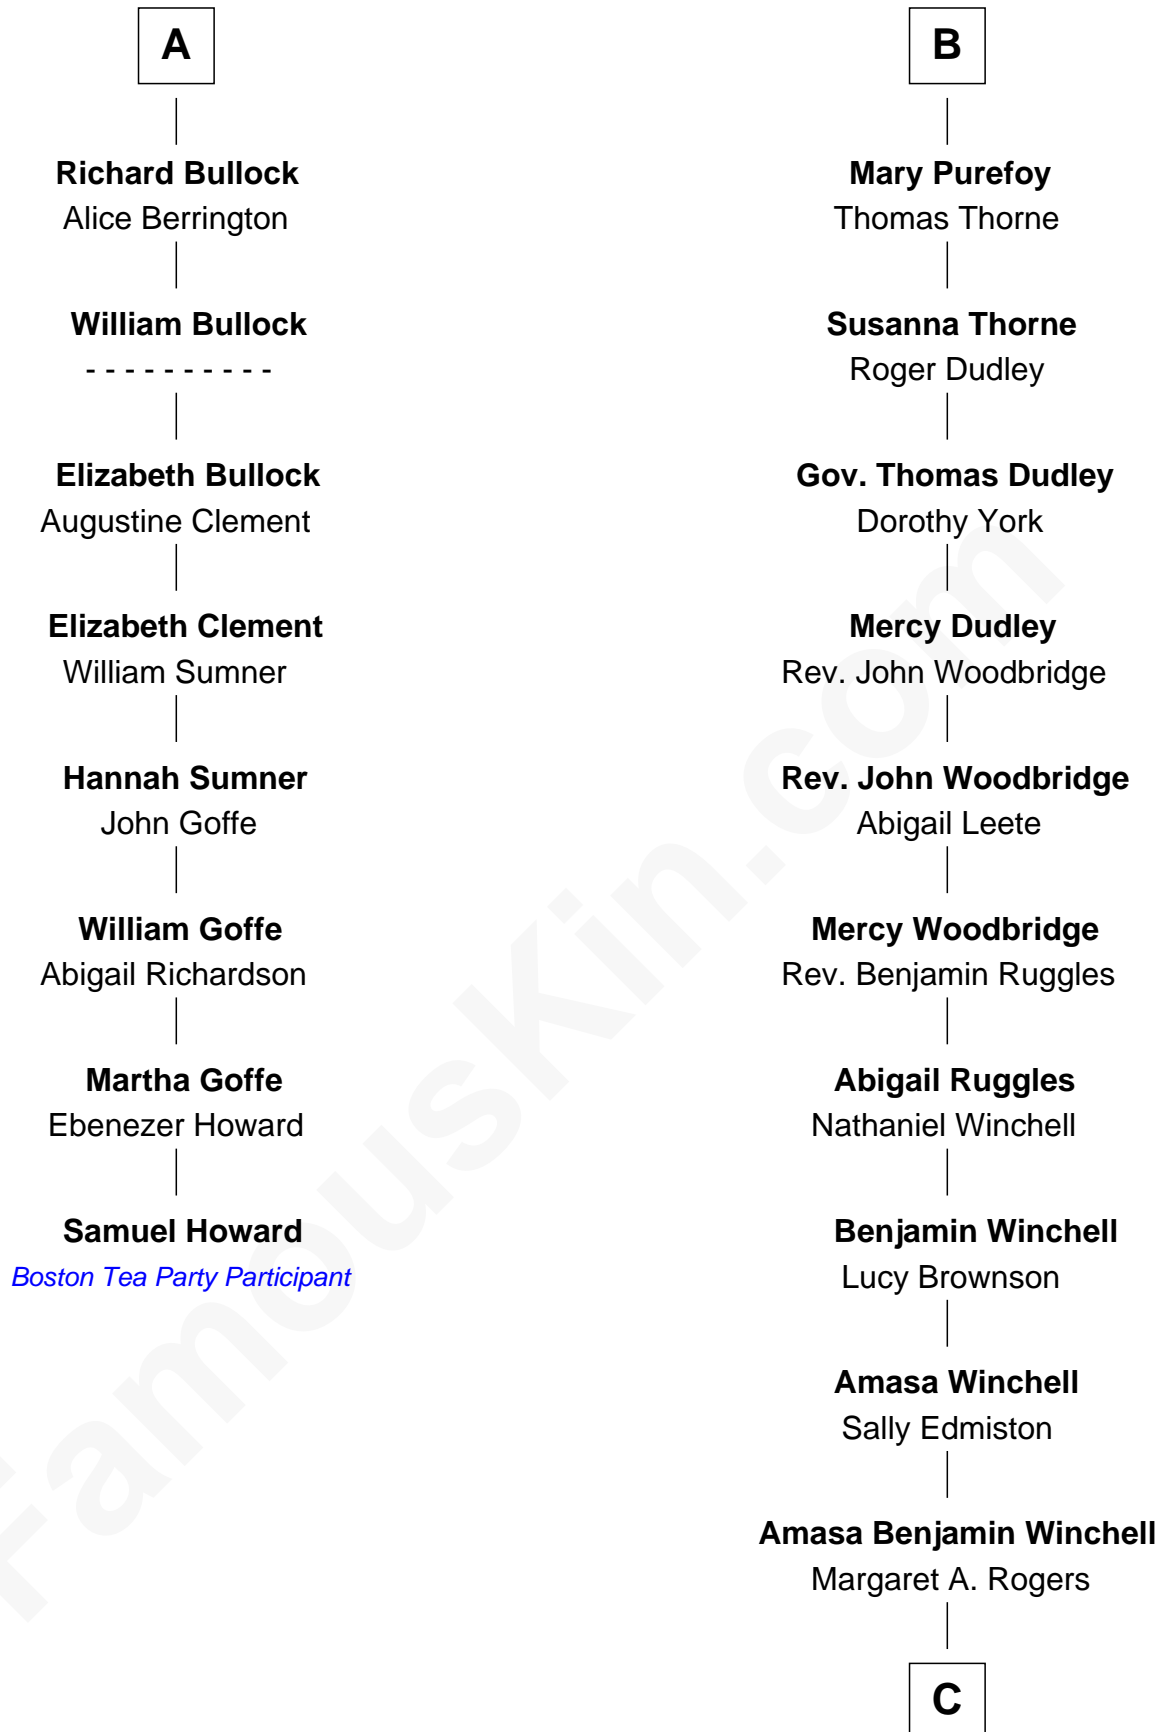

FamousKin.com

Relationship Chart of

Samuel Howard

Boston Tea Party Participant

14th cousin 7 times removed of

Anna Faris

TV and Movie Actress

Sir John Howard

Alice de Bois

C

Roger Williams Winchell

Arminta Vance

Veronica Ream Winchell

John Bathurst

Winchell Bathurst

Minnie Madie Meins

Karen Louise Bathurst

John Homan Faris

Anna Faris

TV and Movie Actress