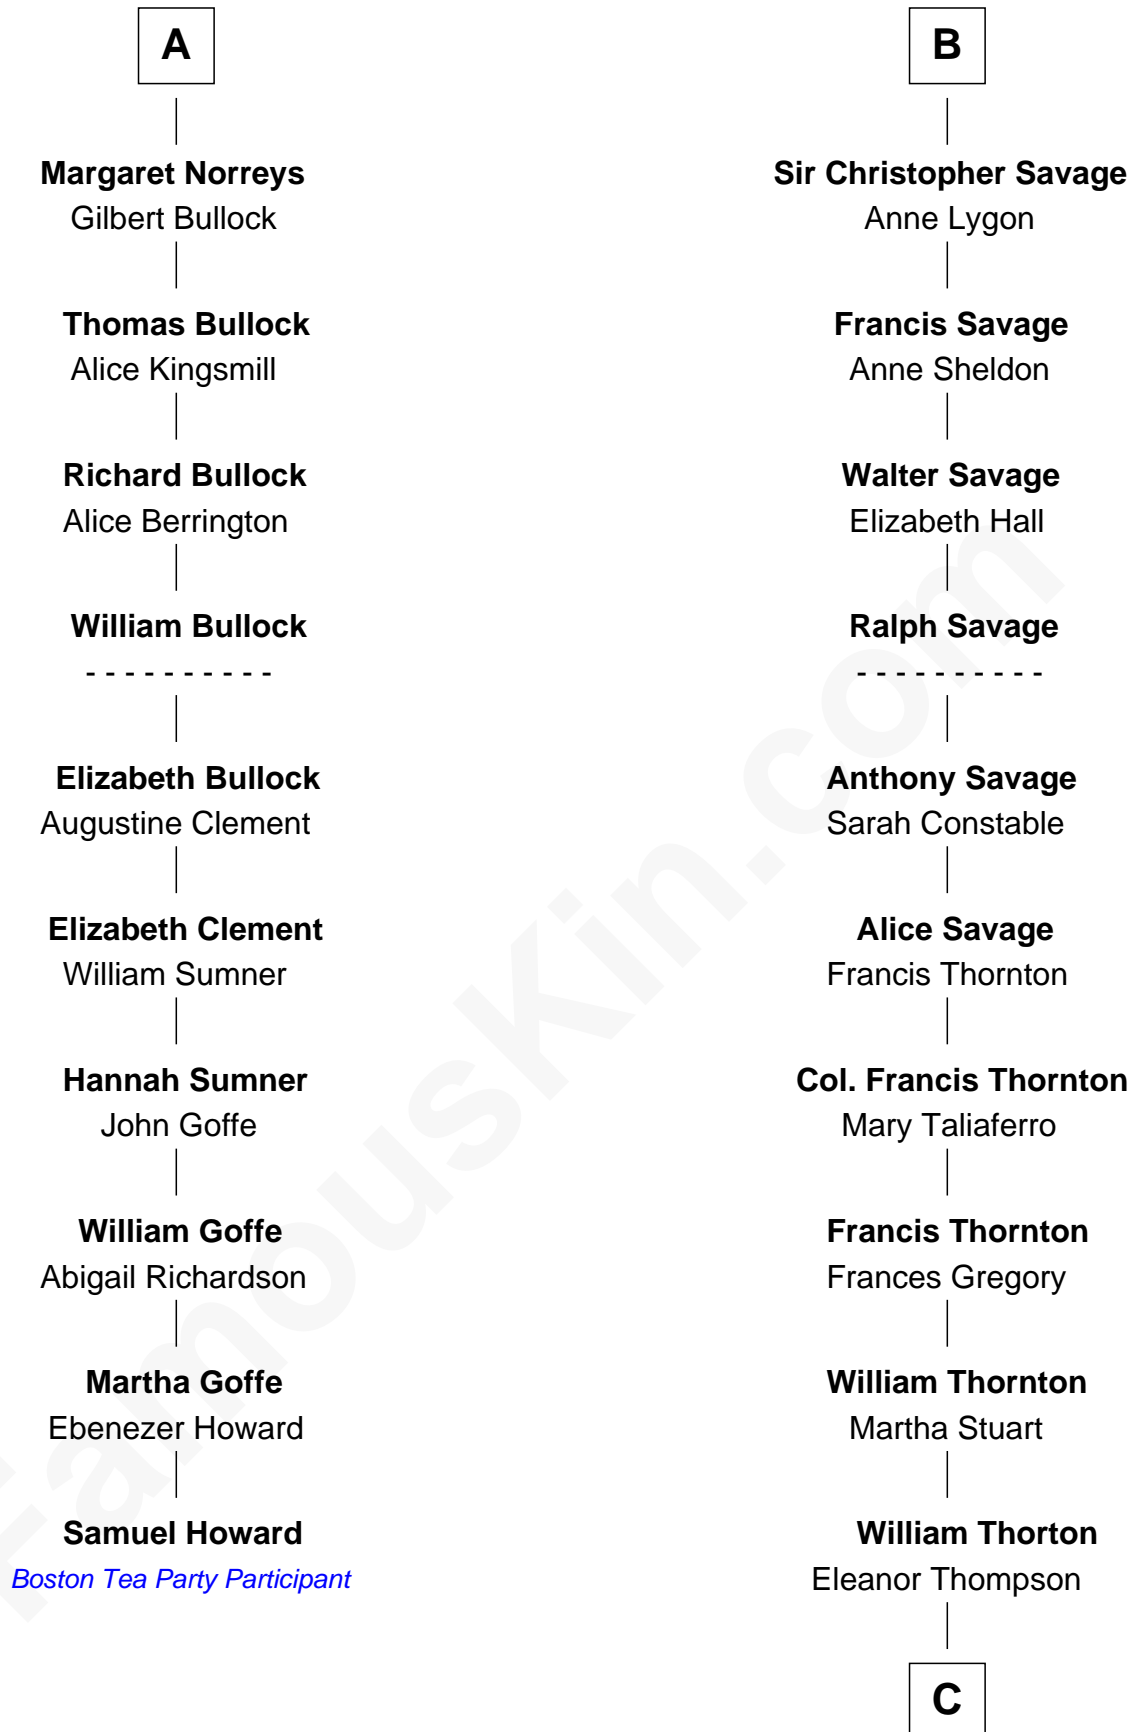

FamousKin.com

Relationship Chart of

Samuel Howard

Boston Tea Party Participant

16th cousin 4 times removed of

General George S. Patton

U.S. Army - World War II

C

—
Susanna Thompson Thorton

Andrew Glassell

—
Susan Thornton Glassell

George Smith Patton

—
George Smith Patton

Ruth Wilson

—
General George S. Patton

U.S. Army - World War II