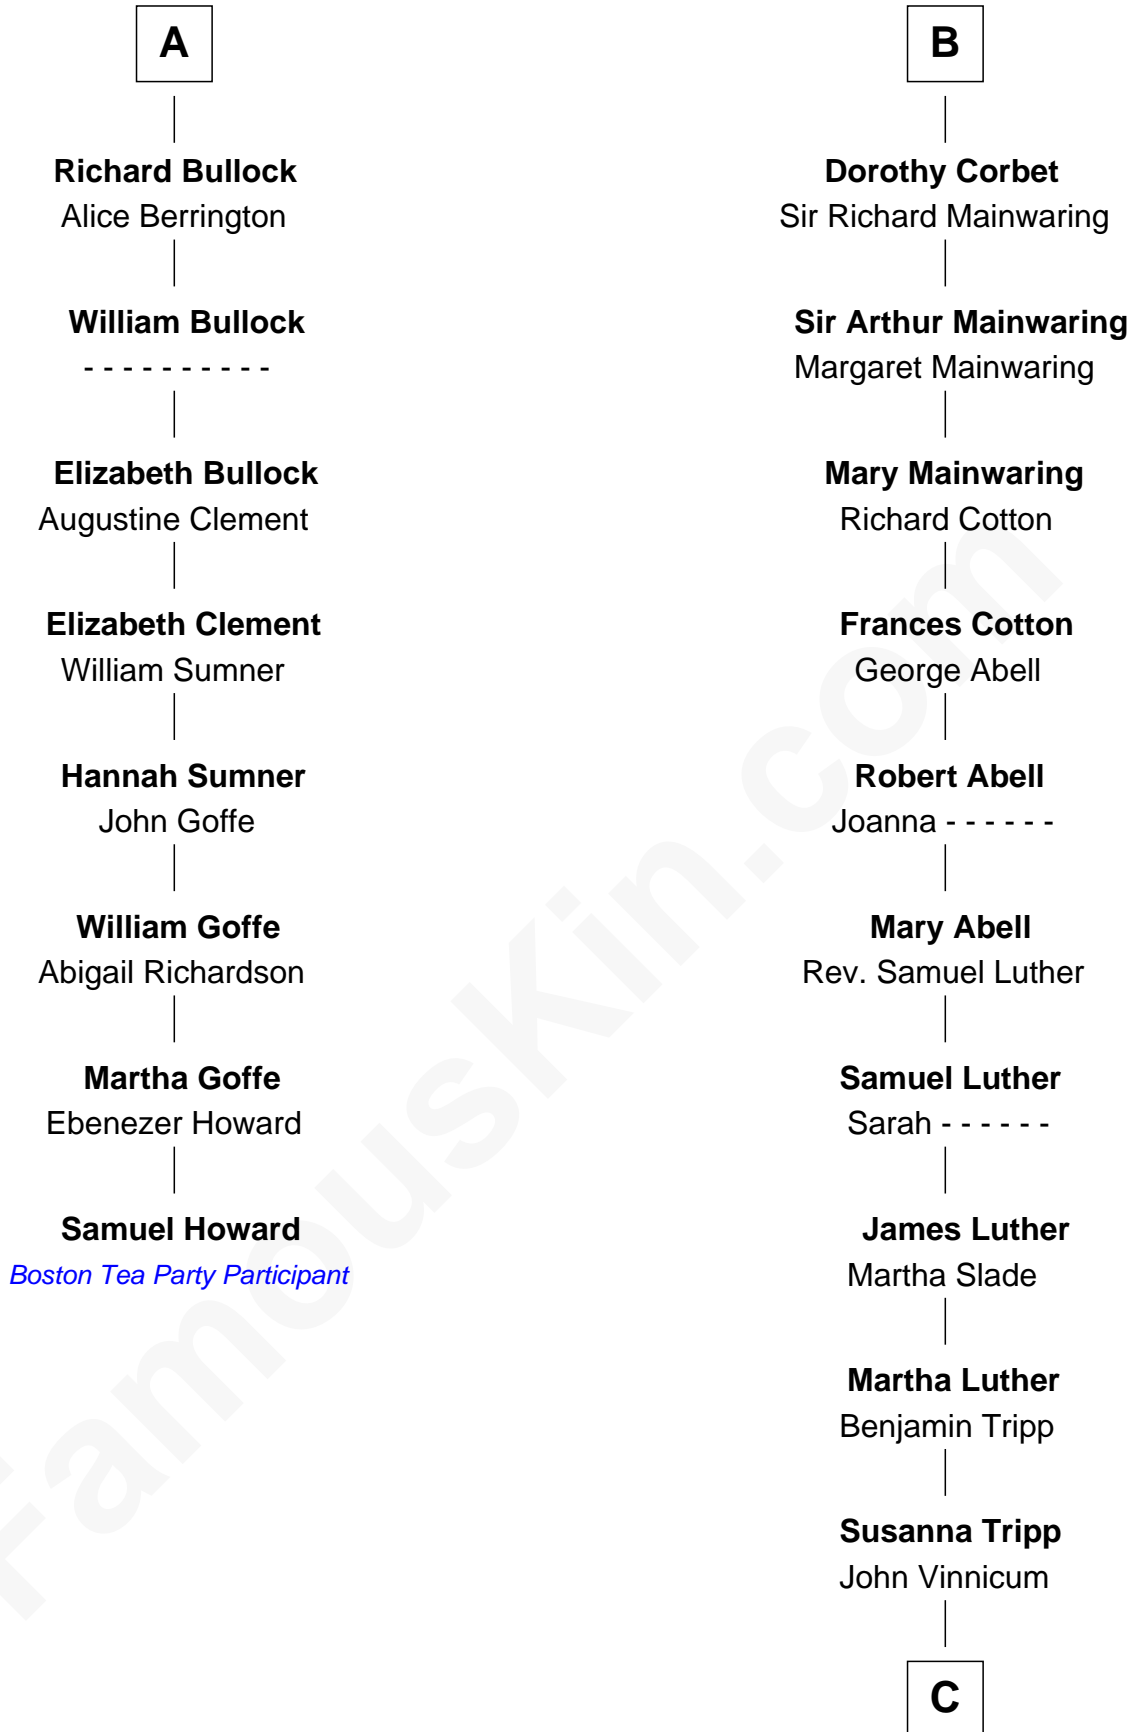

FamousKin.com

Relationship Chart of

Samuel Howard

Boston Tea Party Participant

14th cousin 6 times removed of

Lizzie Borden

Accused Murderess

Bartholomew de Badlesmere

Margaret de Clare

C

—
Sarah L. Vinnicum

Joseph Morse

—
Anthony Morse

Rhoda Morrison

—
Sarah Anthony Morse

Andrew Jackson Borden

—
Lizzie Borden

Accused Murderess