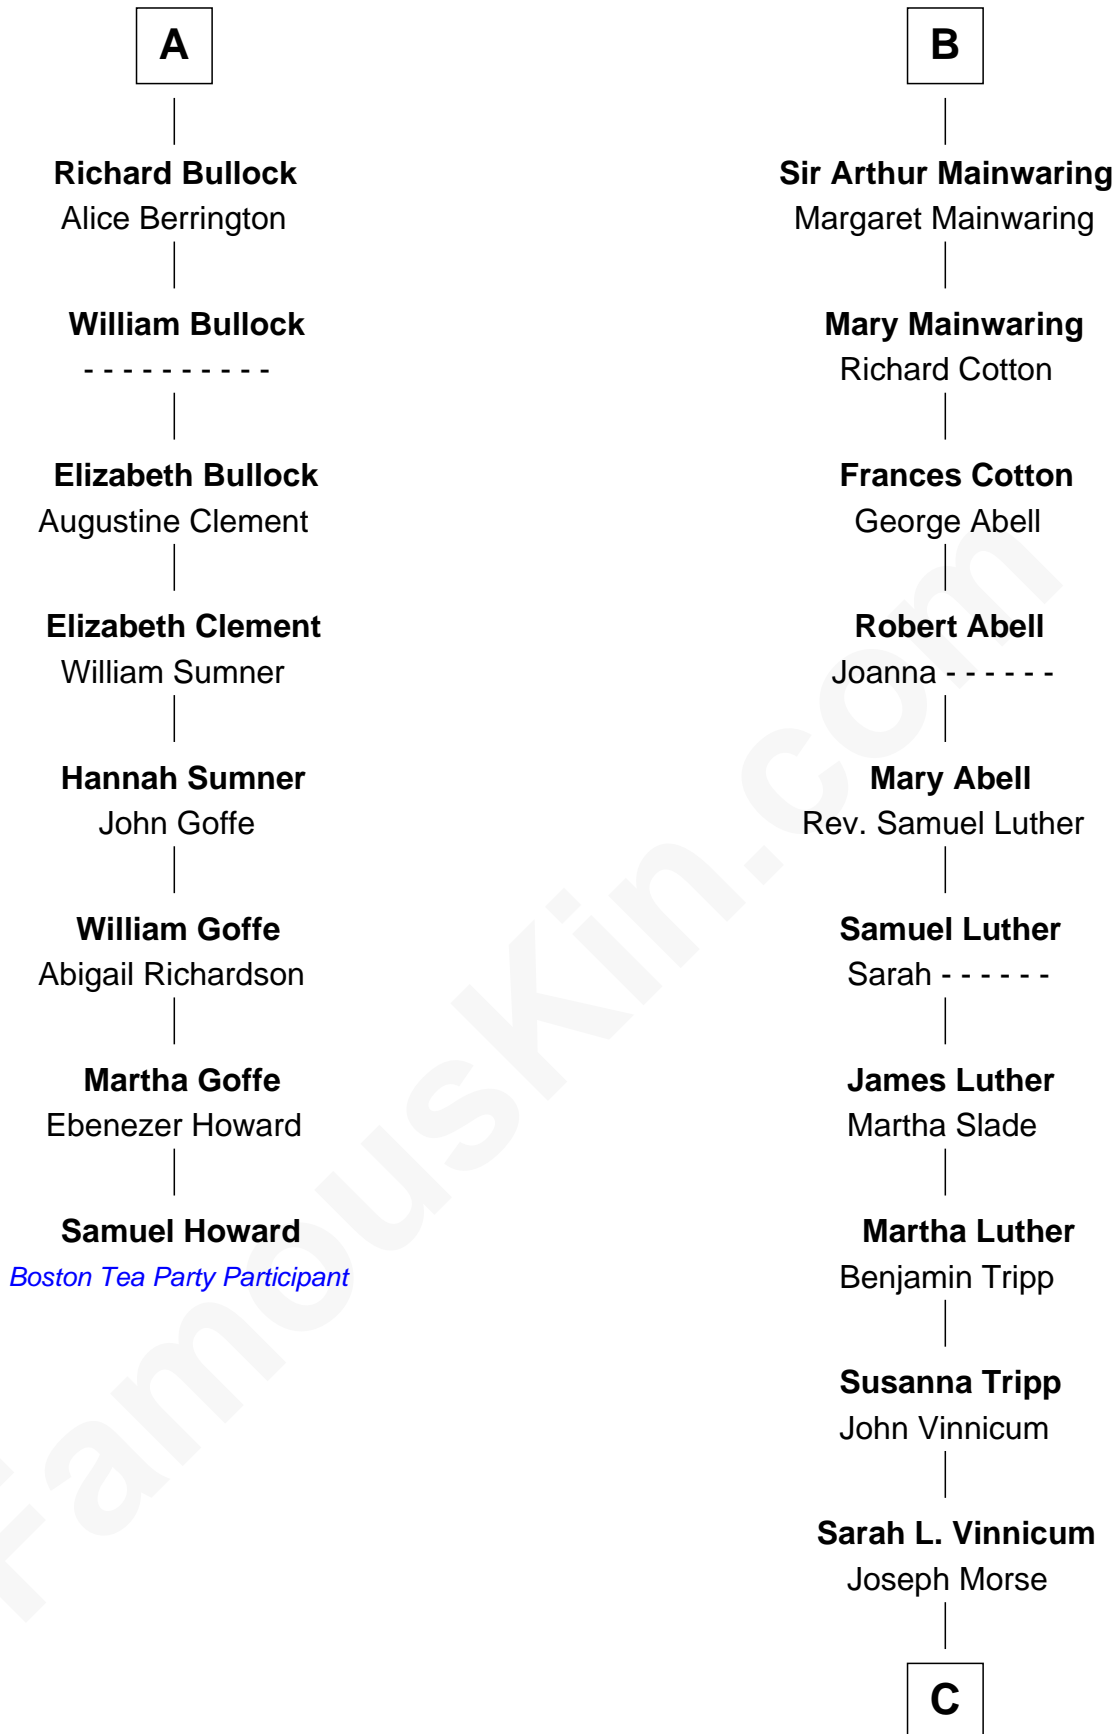

FamousKin.com Relationship Chart of

Samuel Howard

Boston Tea Party Participant

14th cousin 5 times removed of

Lizzie Borden

Accused Murderess

Richard Fitzalan

*with wife
Isabel le Despencer*

John Talbot

Joan de Vere

Sir William Norreys

Ann Talbot

Sir Henry Vernon

Margaret Norreys

Gilbert Bullock

Elizabeth Vernon

Sir Robert Corbet

Thomas Bullock

Alice Kingsmill

Dorothy Corbet

Sir Richard Mainwaring

A

B

C

Anthony Morse

Rhoda Morrison

Sarah Anthony Morse

Andrew Jackson Borden

Lizzie Borden

Accused Murderess

FamousKin.com