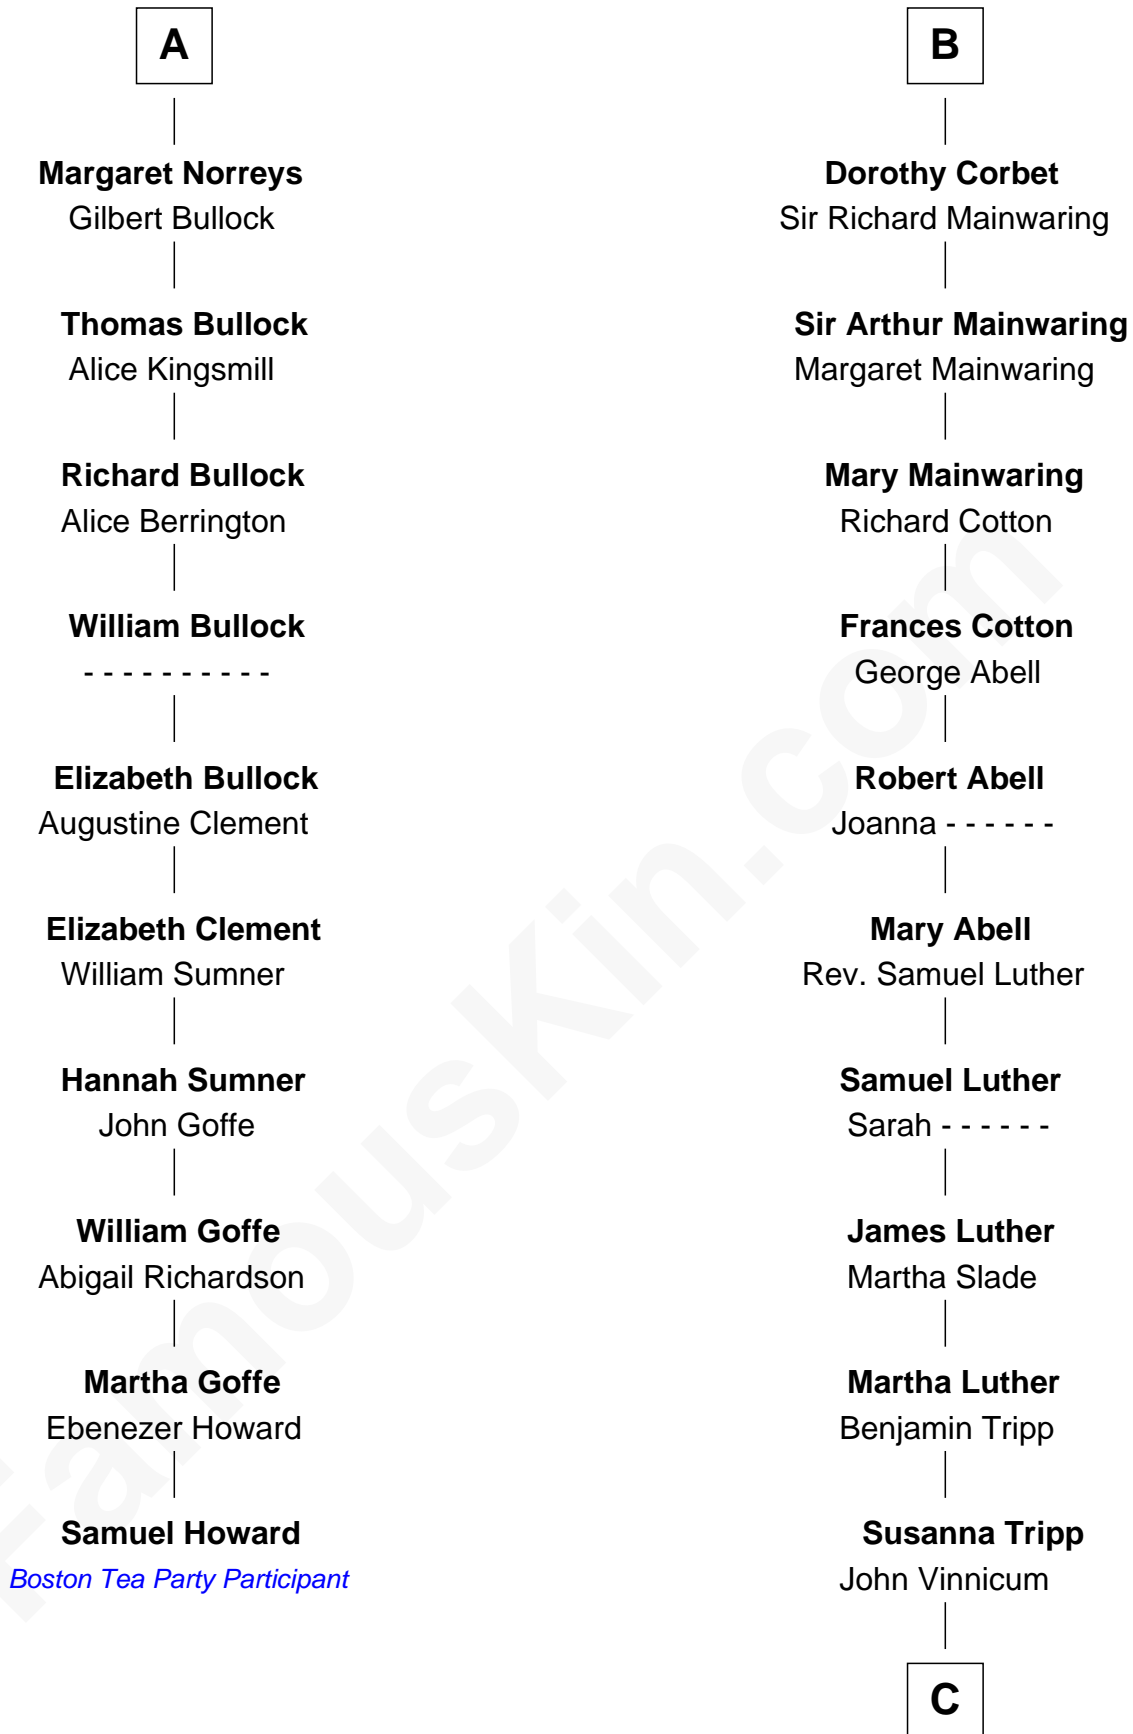

FamousKin.com Relationship Chart of

Samuel Howard

Boston Tea Party Participant

16th cousin 4 times removed of

Lizzie Borden

Accused Murderess

Sir Richard de Burgh

Margaret - - - - -

Eleanor de Burgh
Sir Thomas de Multon

Joan de Multon
Sir Robert FitzWalter

Sir John FitzWalter
Eleanor de Percy

Alice FitzWalter
Aubrey de Vere

Sir Richard de Vere
Alice Sergeaux

Sir John de Vere
Elizabeth Howard

Joan de Vere
Sir William Norreys

A

Joan de Burgh
Sir John Darcy

Elizabeth Darcy
James le Boteler

James Butler
Anne de Welles

James Butler
Joan Beauchamp

Elizabeth Butler
John Talbot

Ann Talbot
Sir Henry Vernon

Elizabeth Vernon
Sir Robert Corbet

B

C

—
Sarah L. Vinnicum

Joseph Morse

—
Anthony Morse

Rhoda Morrison

—
Sarah Anthony Morse