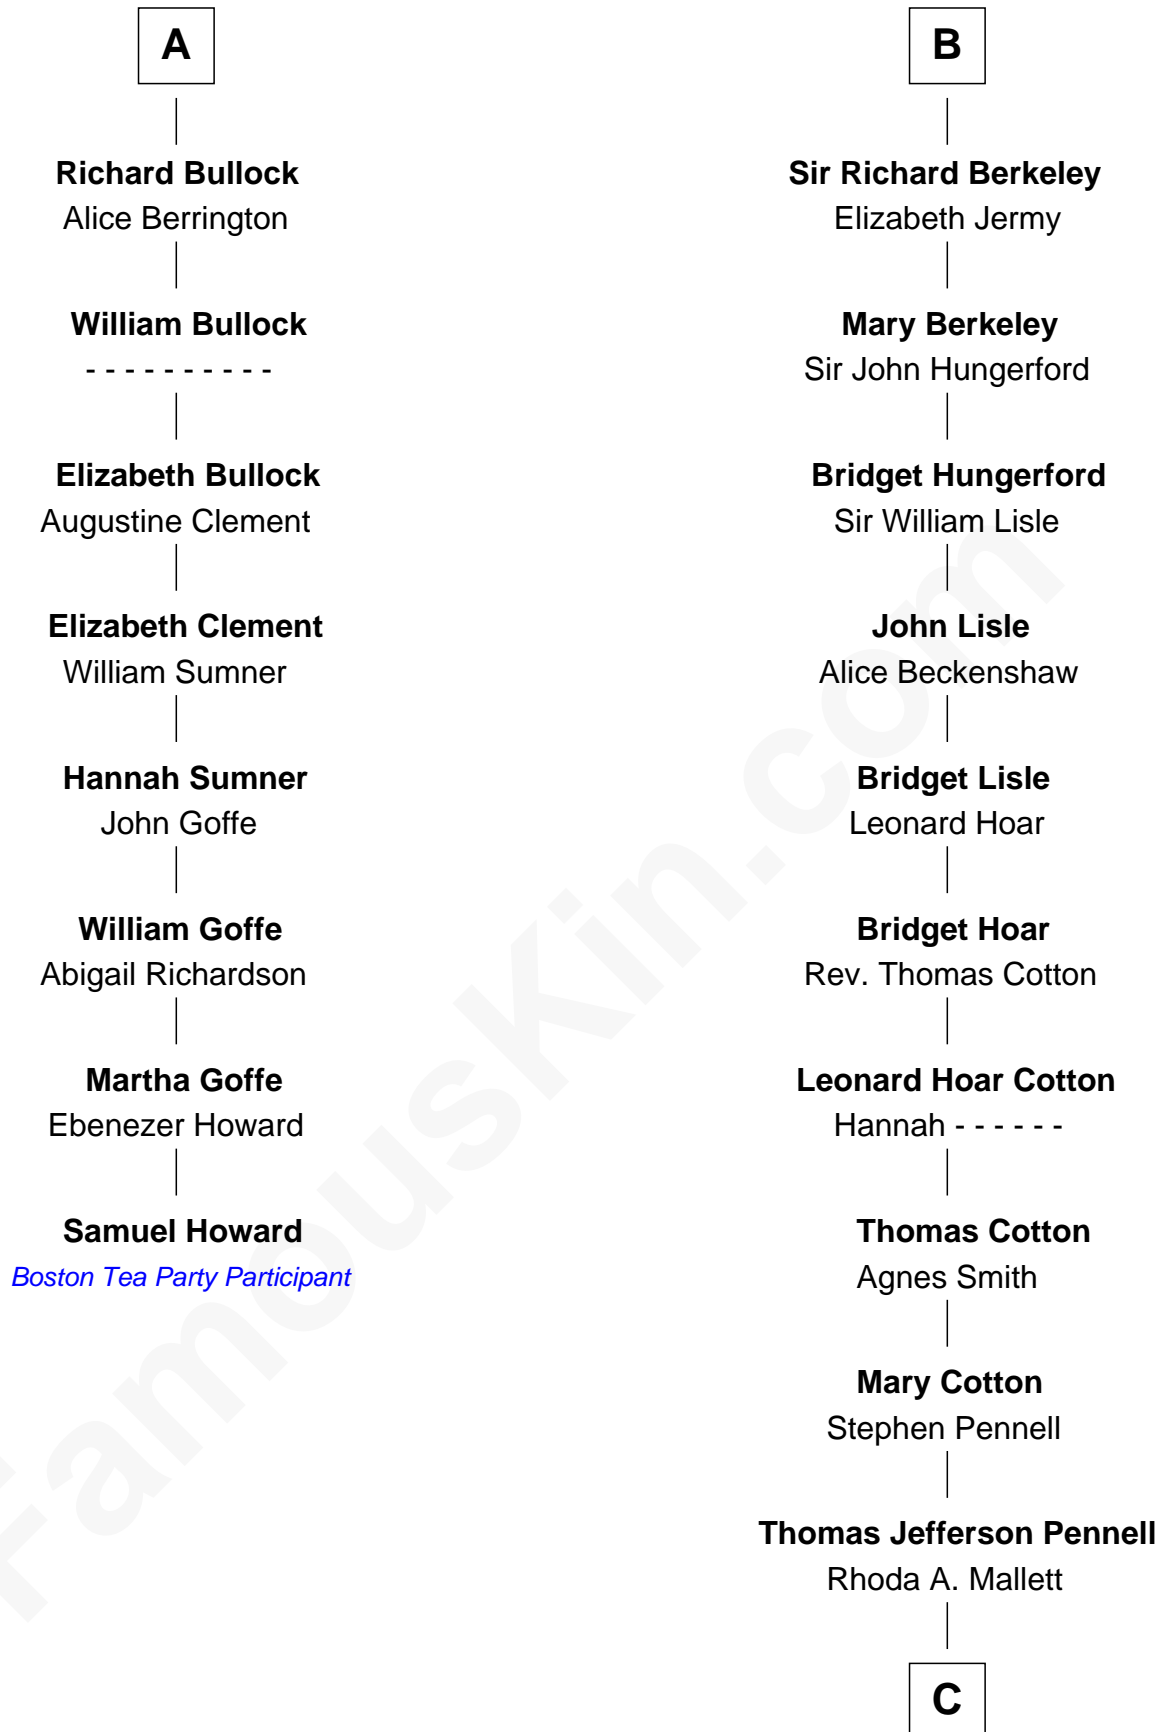

FamousKin.com

Relationship Chart of

Samuel Howard

Boston Tea Party Participant

14th cousin 7 times removed of

Warren Buffett

Chairman & CEO, Berkshire Hathaway

C

Deborah Collamore Pennell

John Watson

Susan Ann Watson

Ford Bela Barber

Stella Frances Barber

John Ammon Stahl

Leila Stahl

Howard Homan Buffett