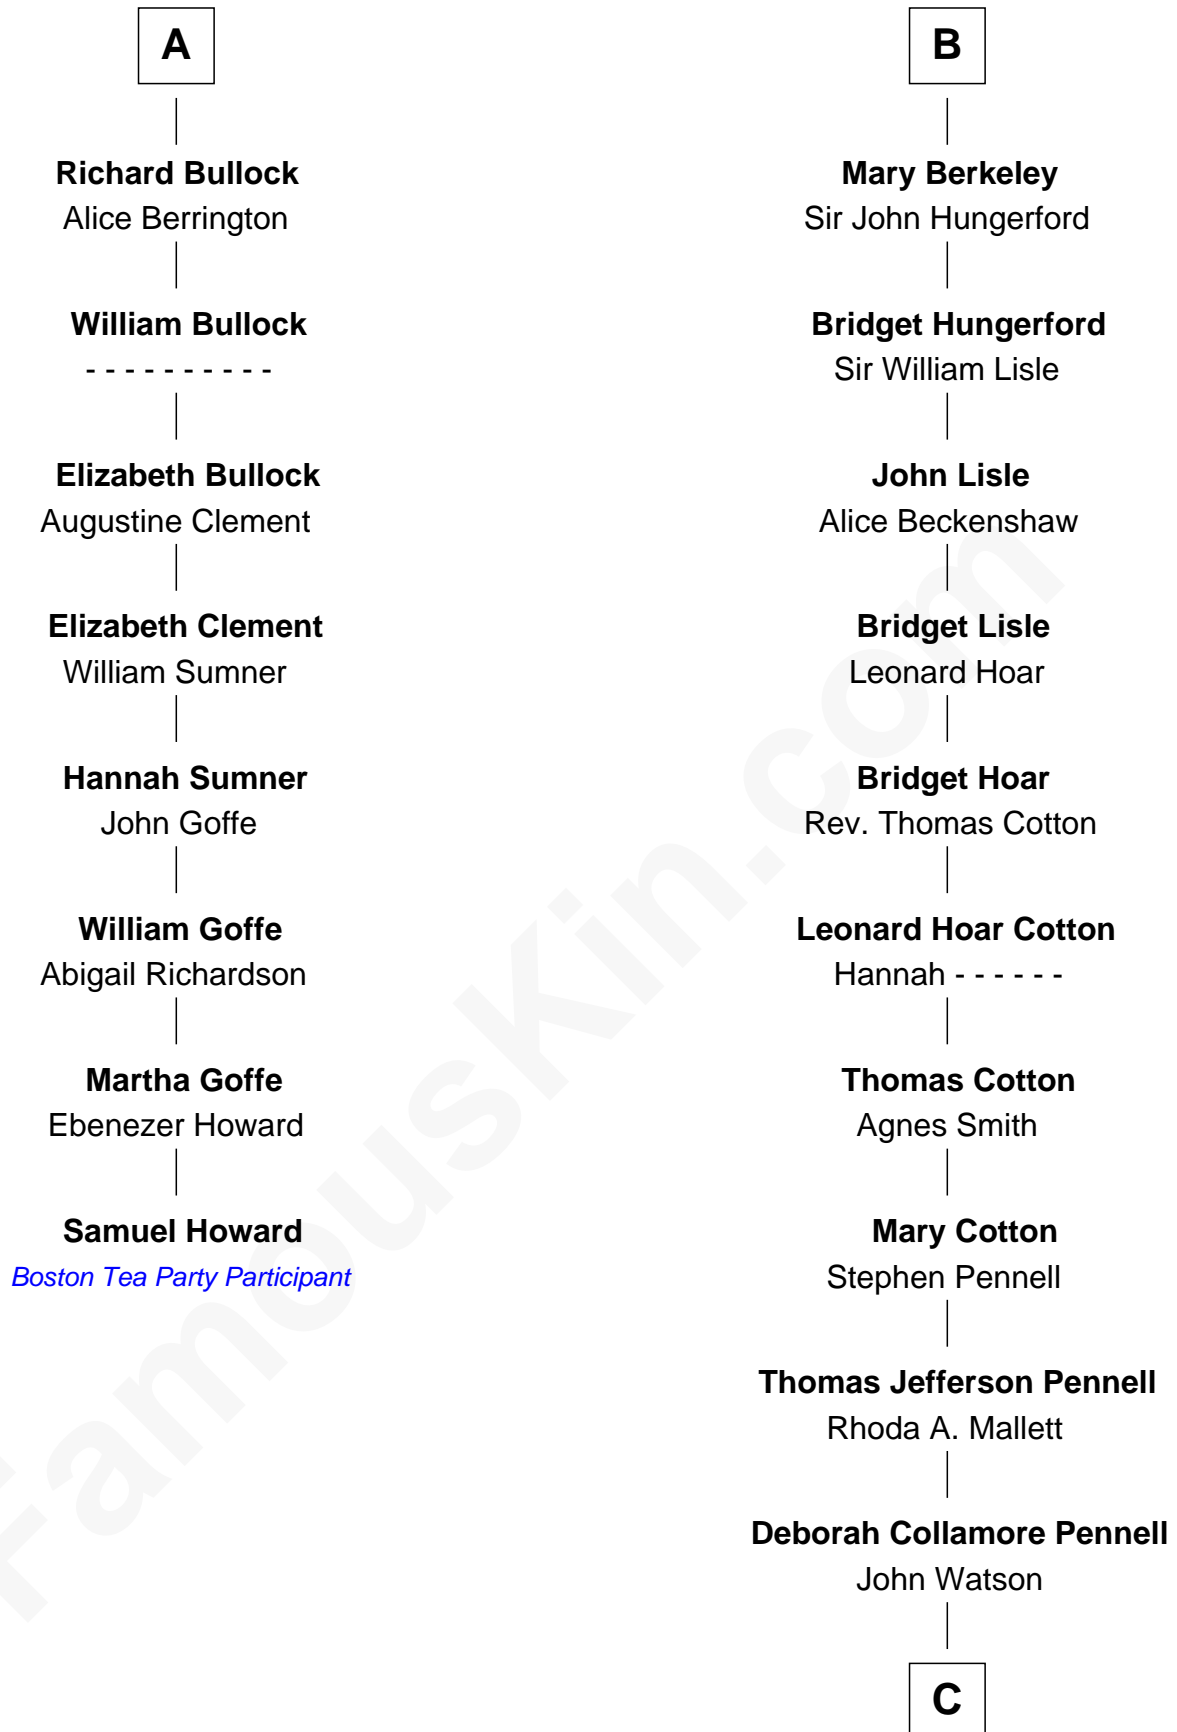

FamousKin.com Relationship Chart of

Samuel Howard

Boston Tea Party Participant

14th cousin 6 times removed of

Warren Buffett

Chairman & CEO, Berkshire Hathaway

Richard Fitzalan

*with wife
Isabel le Despencer*

Isabel Mead

Joan de Vere

Sir William Norreys

Anne Berkeley

Sir William Dennis

Margaret Norreys

Gilbert Bullock

Isabel Dennis

Sir John Berkeley

Thomas Bullock

Alice Kingsmill

Sir Richard Berkeley

Elizabeth Jermy

A

B

C

—
Susan Ann Watson

Ford Bela Barber

—
Stella Frances Barber

John Ammon Stahl

—
Leila Stahl

Howard Homan Buffett

—
Warren Buffett

Chairman & CEO, Berkshire Hathaway