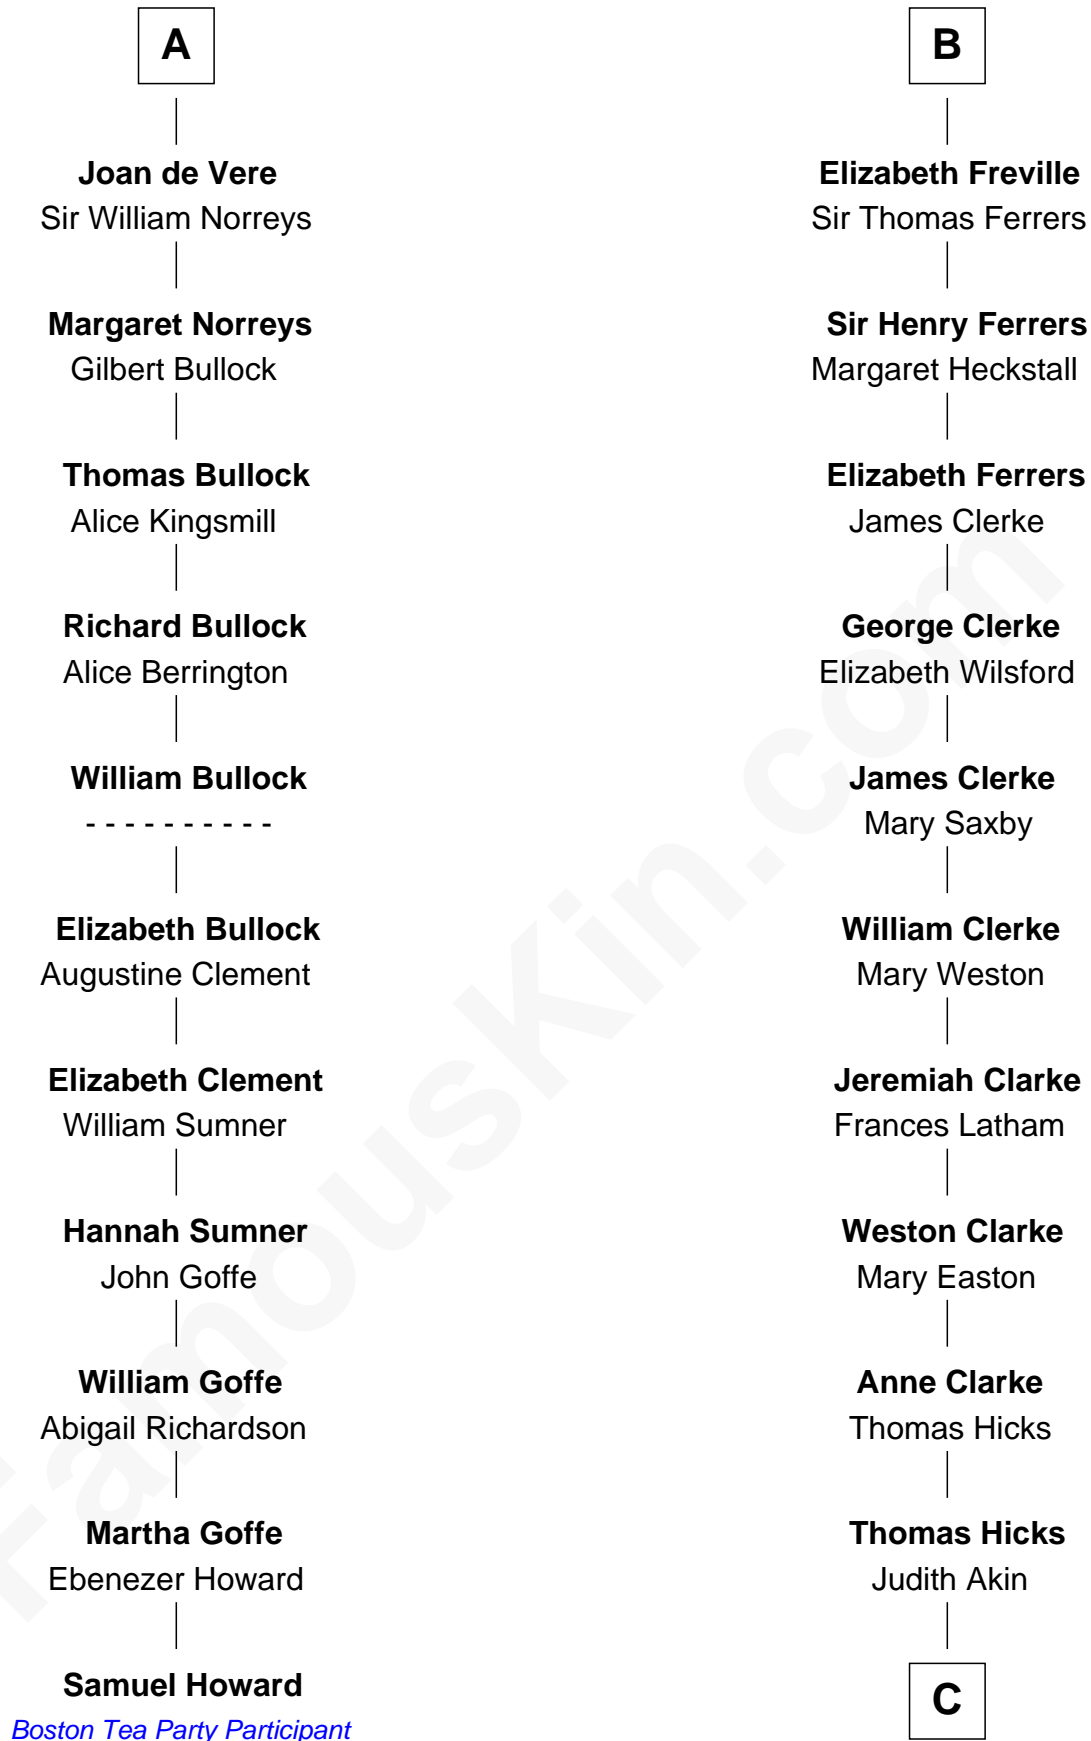

## Relationship Chart of

### Samuel Howard

*Boston Tea Party Participant*

17th cousin 3 times removed of

### Susan B. Anthony

*Women's Rights Advocate*

**Sir William Longespee**

Ela of Salisbury

**C**

—  
**Judith Hicks**

David Anthony

—  
**Humphrey Anthony**

Hannah Lapham

—  
**Daniel Anthony**

Lucy Read

—  
**Susan B. Anthony**

*Women's Rights Advocate*

FamousKin.com