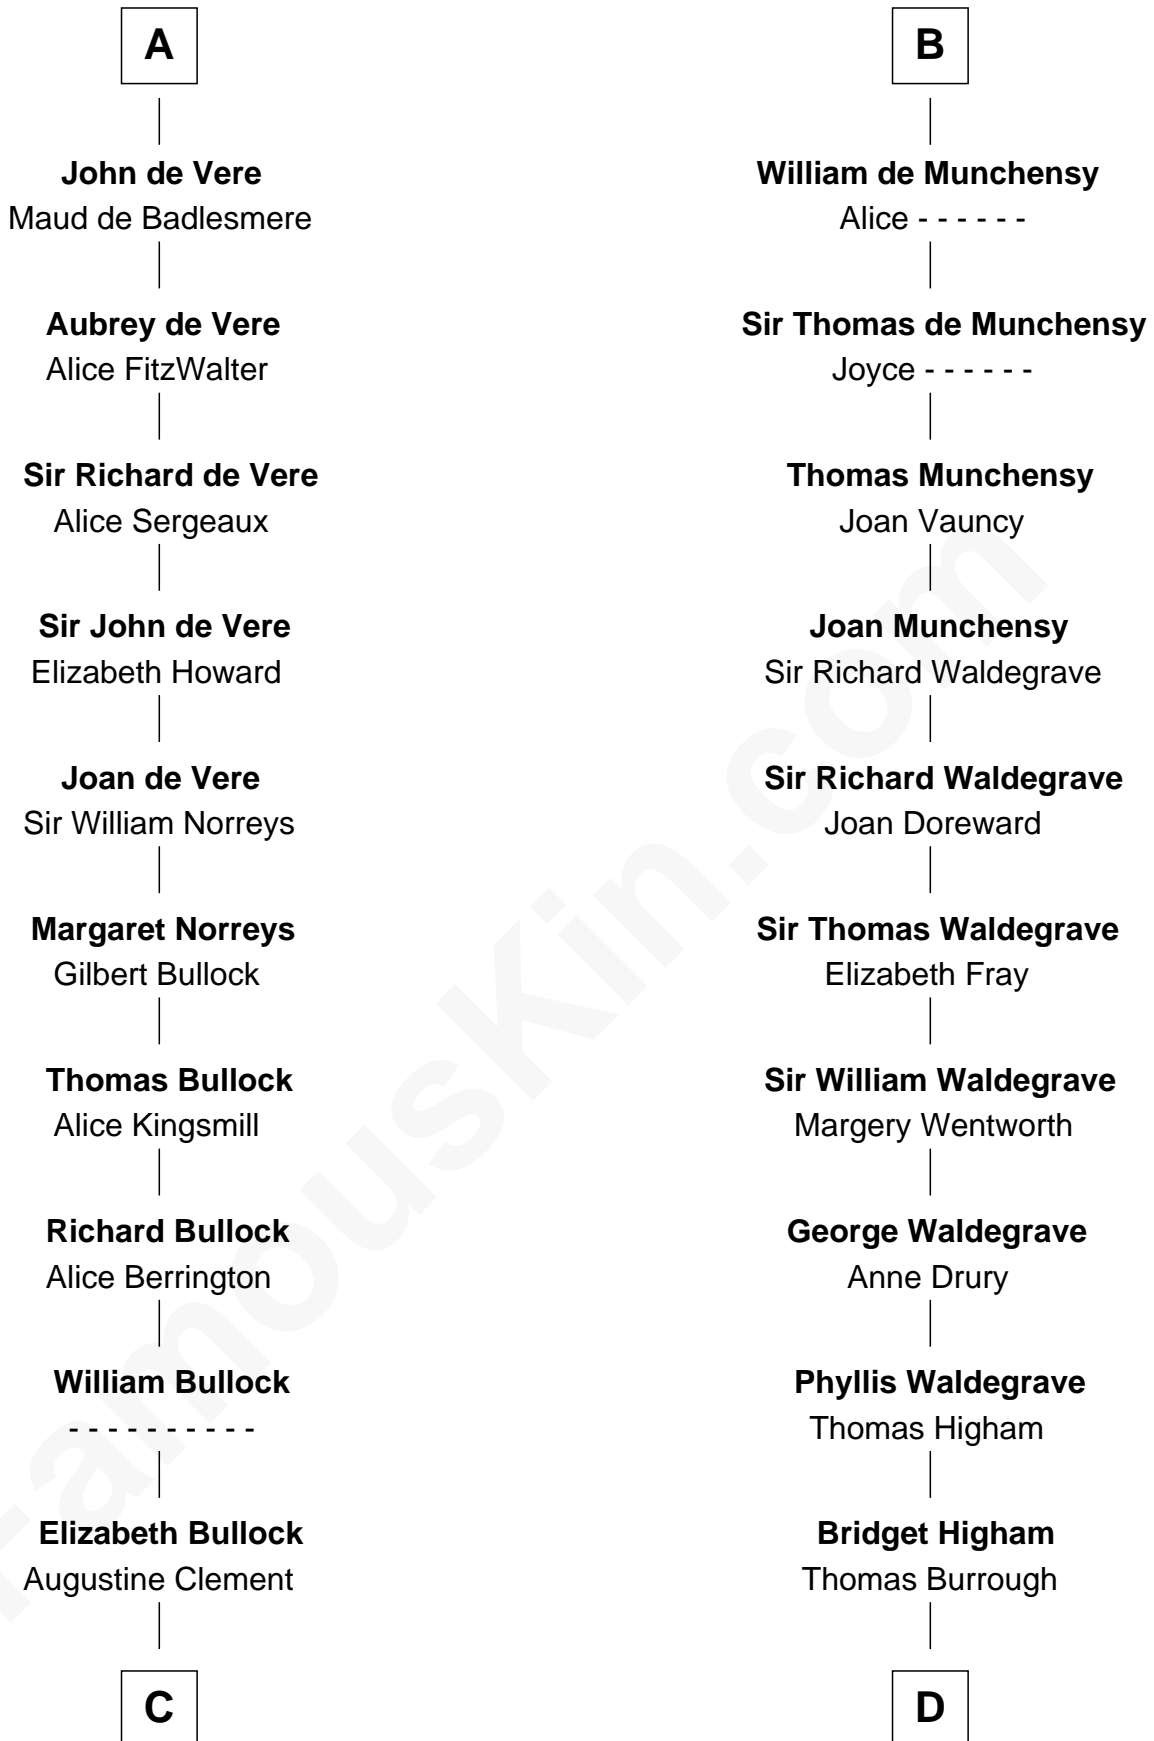

FamousKin.com

Relationship Chart of

Samuel Howard

Boston Tea Party Participant

19th cousin 2 times removed of

Rev. George Burroughs

Executed for Witchcraft, Salem 1692

C

Elizabeth Clement

William Sumner

Hannah Sumner

John Goffe

William Goffe

Abigail Richardson

Martha Goffe

Ebenezer Howard

Samuel Howard

Boston Tea Party Participant

D

Rev. George Burrough

Frances Sparrow

Nathaniel Burrough

Rebecca Stiles

Rev. George Burroughs

Salem Witch Trials 1692

FamousKin.com