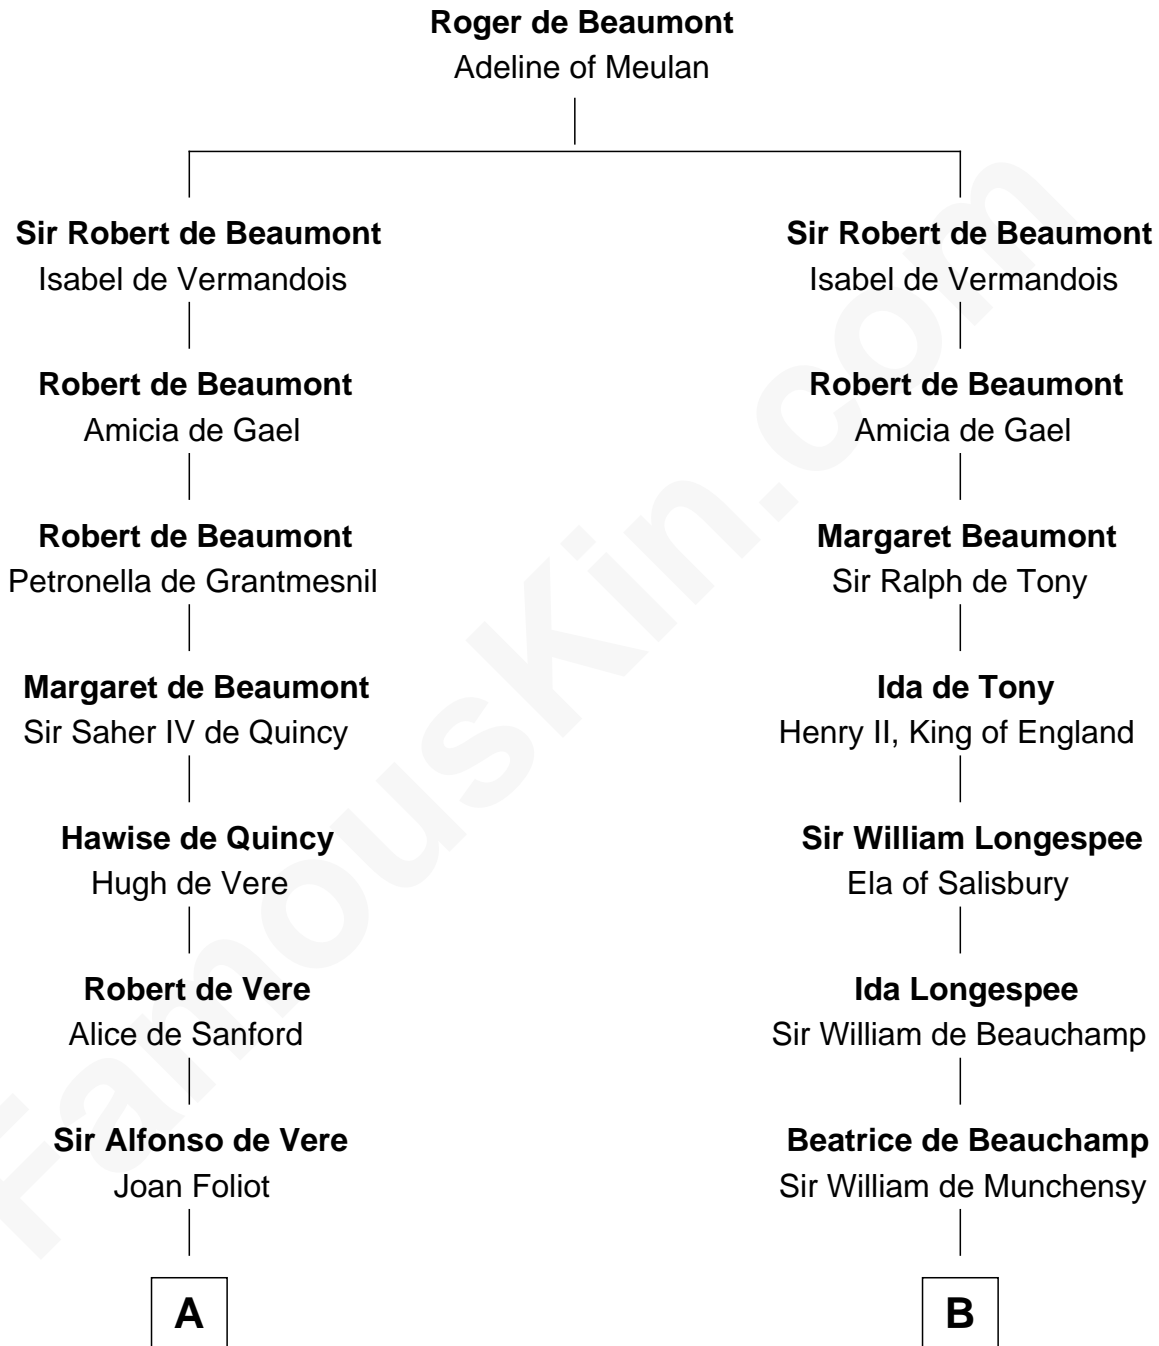

FamousKin.com

Relationship Chart of

Samuel Howard

Boston Tea Party Participant

19th cousin 2 times removed of

Rev. George Burroughs

Executed for Witchcraft, Salem 1692

C

Elizabeth Clement

William Sumner

Hannah Sumner

John Goffe

William Goffe

Abigail Richardson

Martha Goffe

Ebenezer Howard

Samuel Howard

Boston Tea Party Participant

D

Rev. George Burrough

Frances Sparrow

Nathaniel Burrough

Rebecca Stiles

Rev. George Burroughs

Salem Witch Trials 1692

FamousKin.com