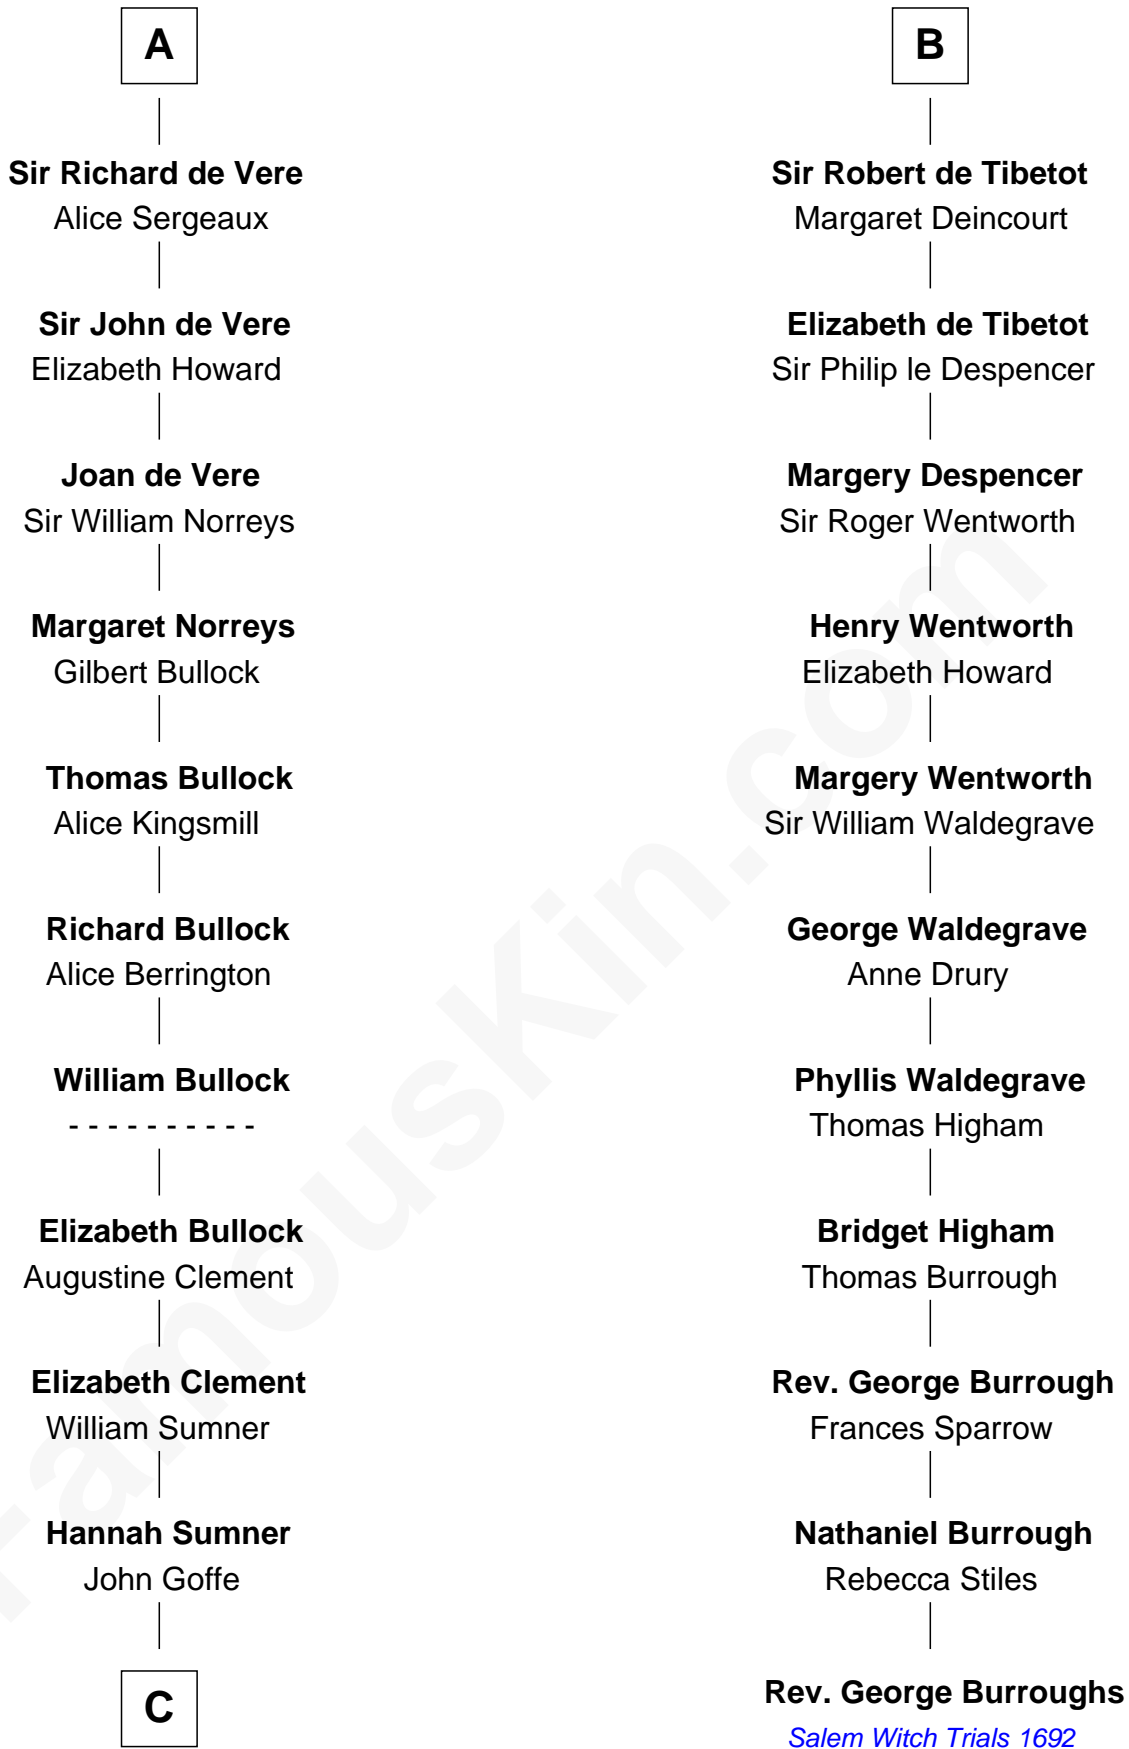

FamousKin.com

Relationship Chart of

Samuel Howard

Boston Tea Party Participant

17th cousin 2 times removed of

Rev. George Burroughs

Executed for Witchcraft, Salem 1692

C

—
William Goffe
Abigail Richardson

—
Martha Goffe
Ebenezer Howard

—
Samuel Howard
Boston Tea Party Participant

FamousKin.com