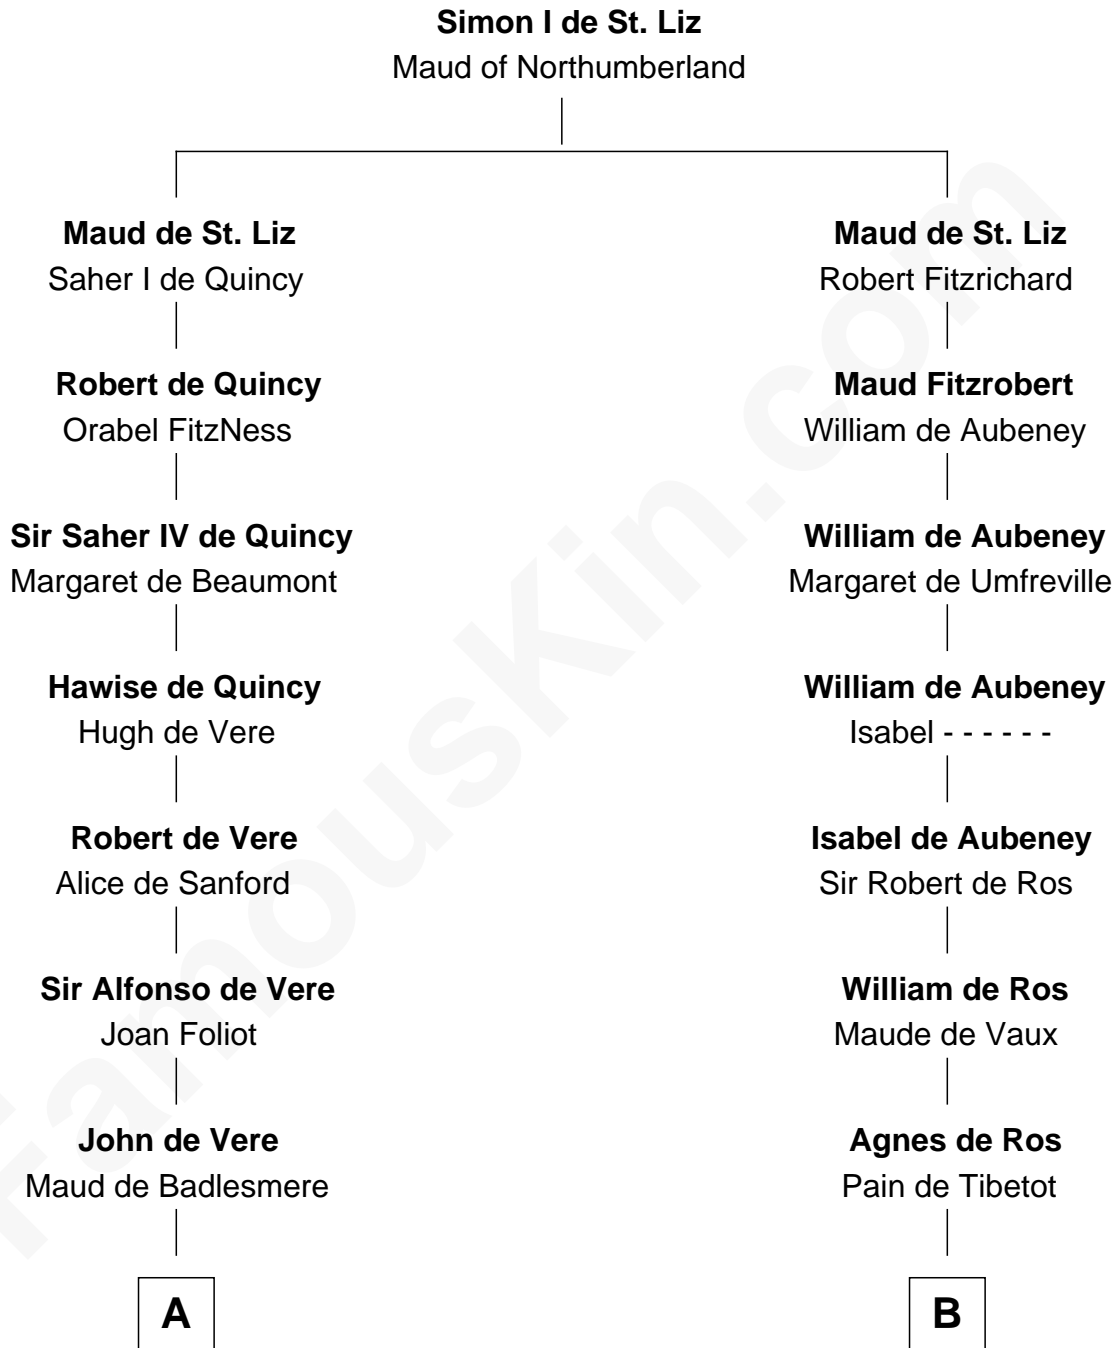

FamousKin.com

Relationship Chart of

Samuel Howard

Boston Tea Party Participant

18th cousin 2 times removed of

Rev. George Burroughs

Executed for Witchcraft, Salem 1692

C

Hannah Sumner

John Goffe

William Goffe

Abigail Richardson

Martha Goffe

Ebenezer Howard

Samuel Howard

Boston Tea Party Participant

D

Nathaniel Burrough

Rebecca Stiles

Rev. George Burroughs

Salem Witch Trials 1692

FamousKin.com