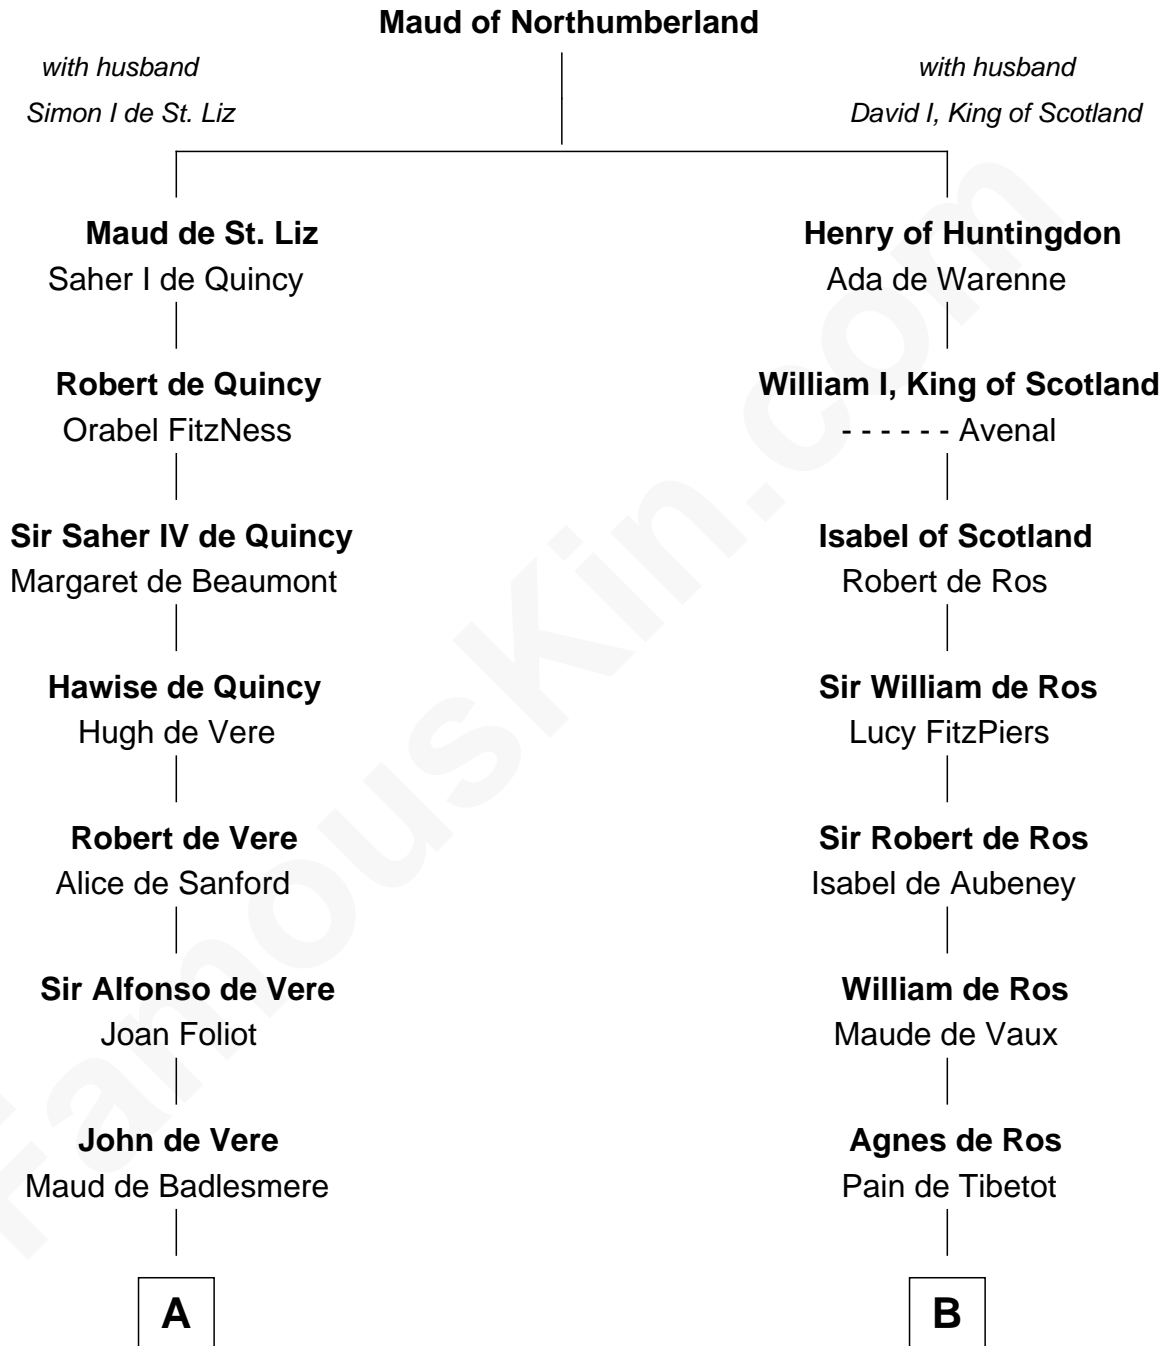

FamousKin.com

Relationship Chart of

Samuel Howard

Boston Tea Party Participant

18th cousin 2 times removed of

Rev. George Burroughs

Executed for Witchcraft, Salem 1692

C

Hannah Sumner

John Goffe

William Goffe

Abigail Richardson

Martha Goffe

Ebenezer Howard

Samuel Howard

Boston Tea Party Participant

D

Nathaniel Burrough

Rebecca Stiles

Rev. George Burroughs

Salem Witch Trials 1692

FamousKin.com