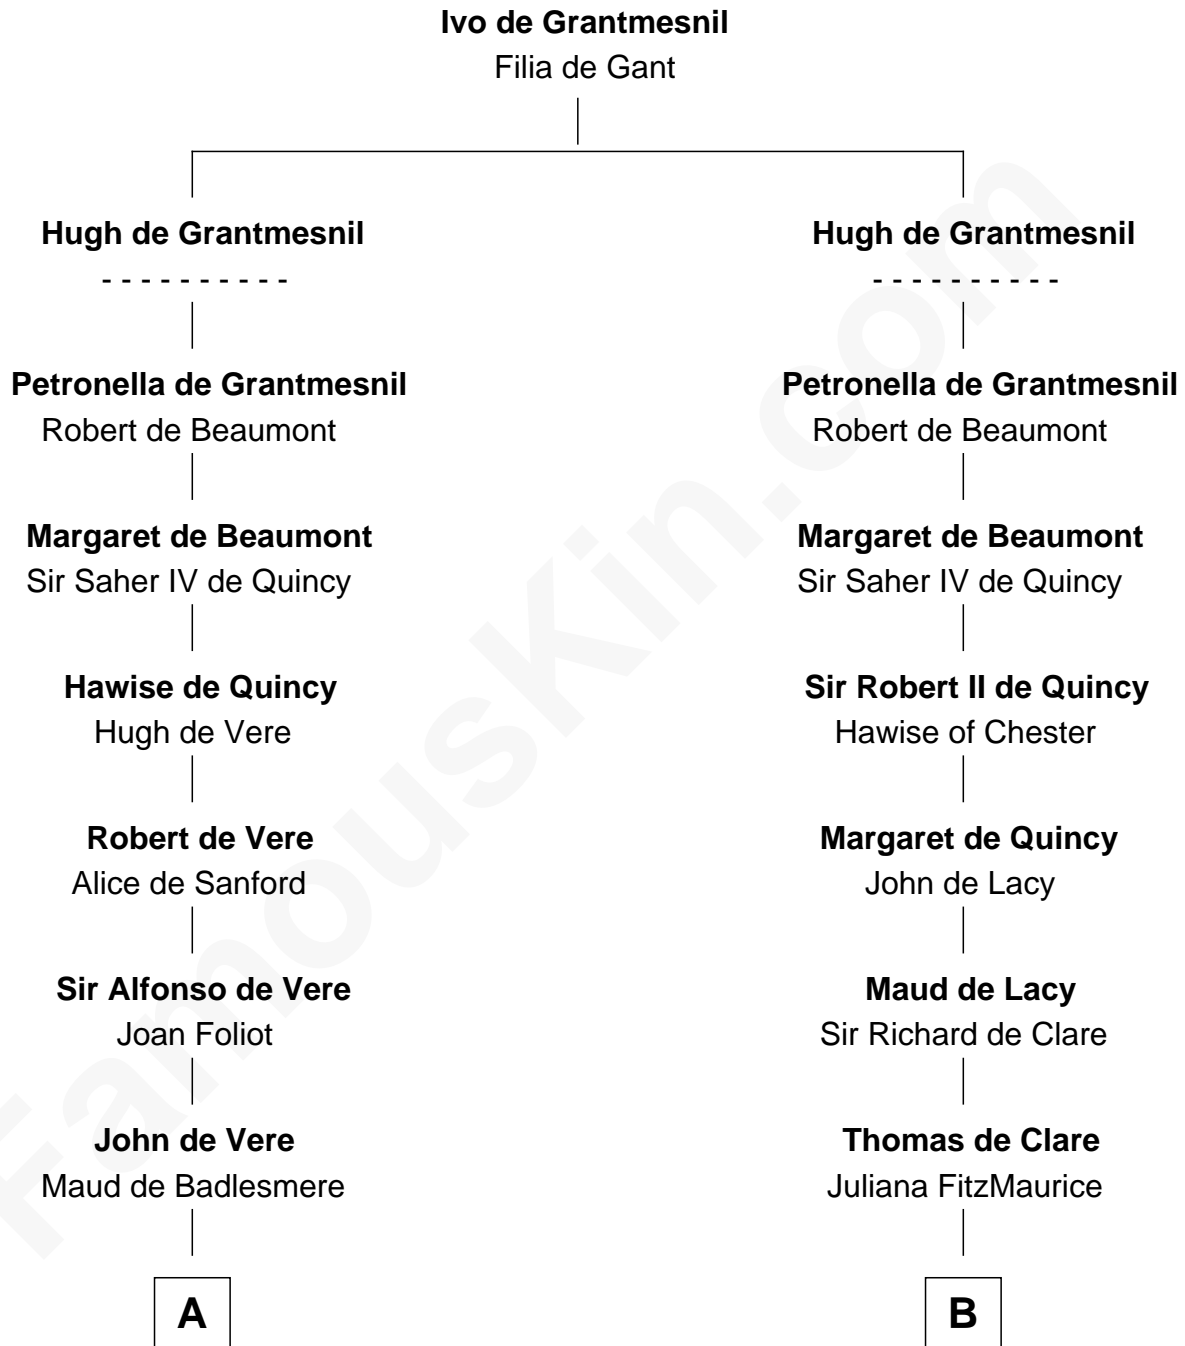

# FamousKin.com Relationship Chart of

**Samuel Howard**

*Boston Tea Party Participant*

19th cousin 1 time removed of

**Rev. George Burroughs**

*Executed for Witchcraft, Salem 1692*

**C**

**Hannah Sumner**

John Goffe

**William Goffe**

Abigail Richardson

**Martha Goffe**

Ebenezer Howard

**Samuel Howard**

*Boston Tea Party Participant*

**D**

**Rev. George Burrough**

Frances Sparrow

**Nathaniel Burrough**

Rebecca Stiles

**Rev. George Burroughs**

*Salem Witch Trials 1692*

FamousKin.com