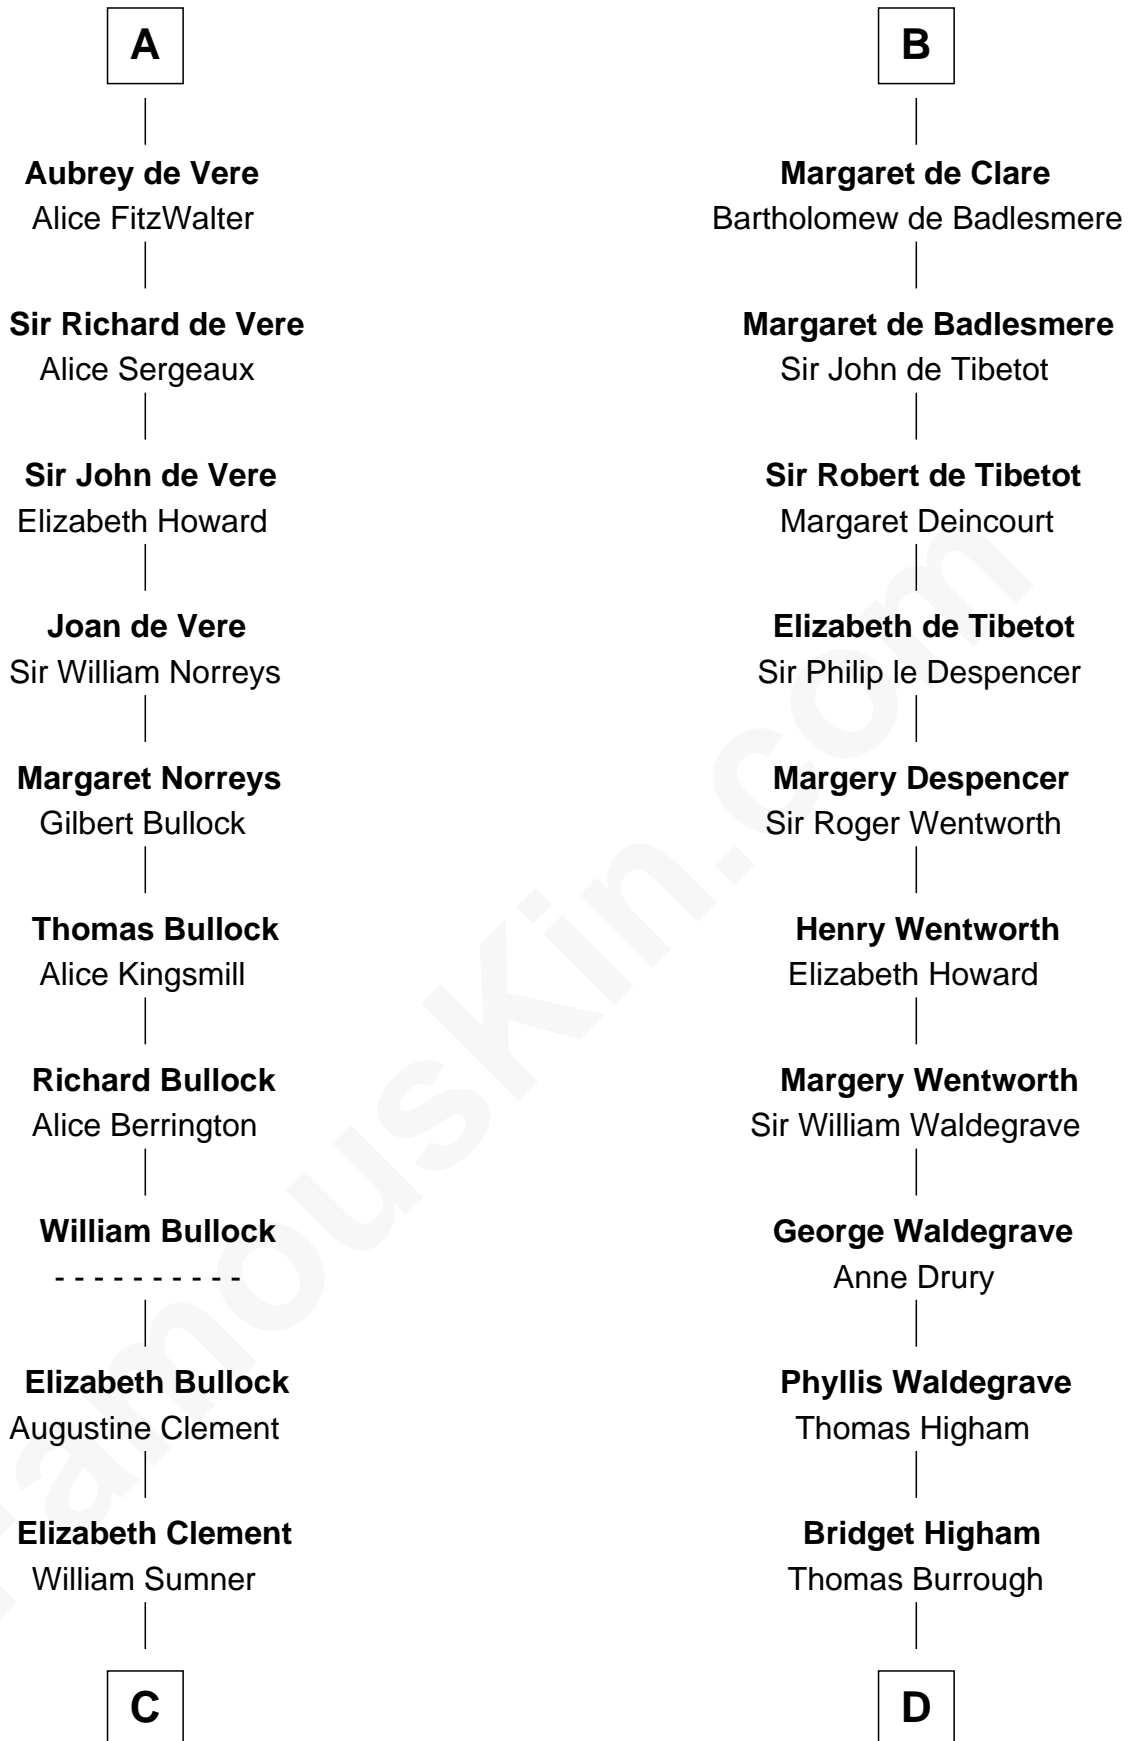

# FamousKin.com Relationship Chart of

**Samuel Howard**

*Boston Tea Party Participant*

19th cousin 1 time removed of

**Rev. George Burroughs**

*Executed for Witchcraft, Salem 1692*

**C**

**Hannah Sumner**

John Goffe

**William Goffe**

Abigail Richardson

**Martha Goffe**

Ebenezer Howard

**Samuel Howard**

*Boston Tea Party Participant*

**D**

**Rev. George Burrough**

Frances Sparrow

**Nathaniel Burrough**

Rebecca Stiles

**Rev. George Burroughs**

*Salem Witch Trials 1692*

FamousKin.com