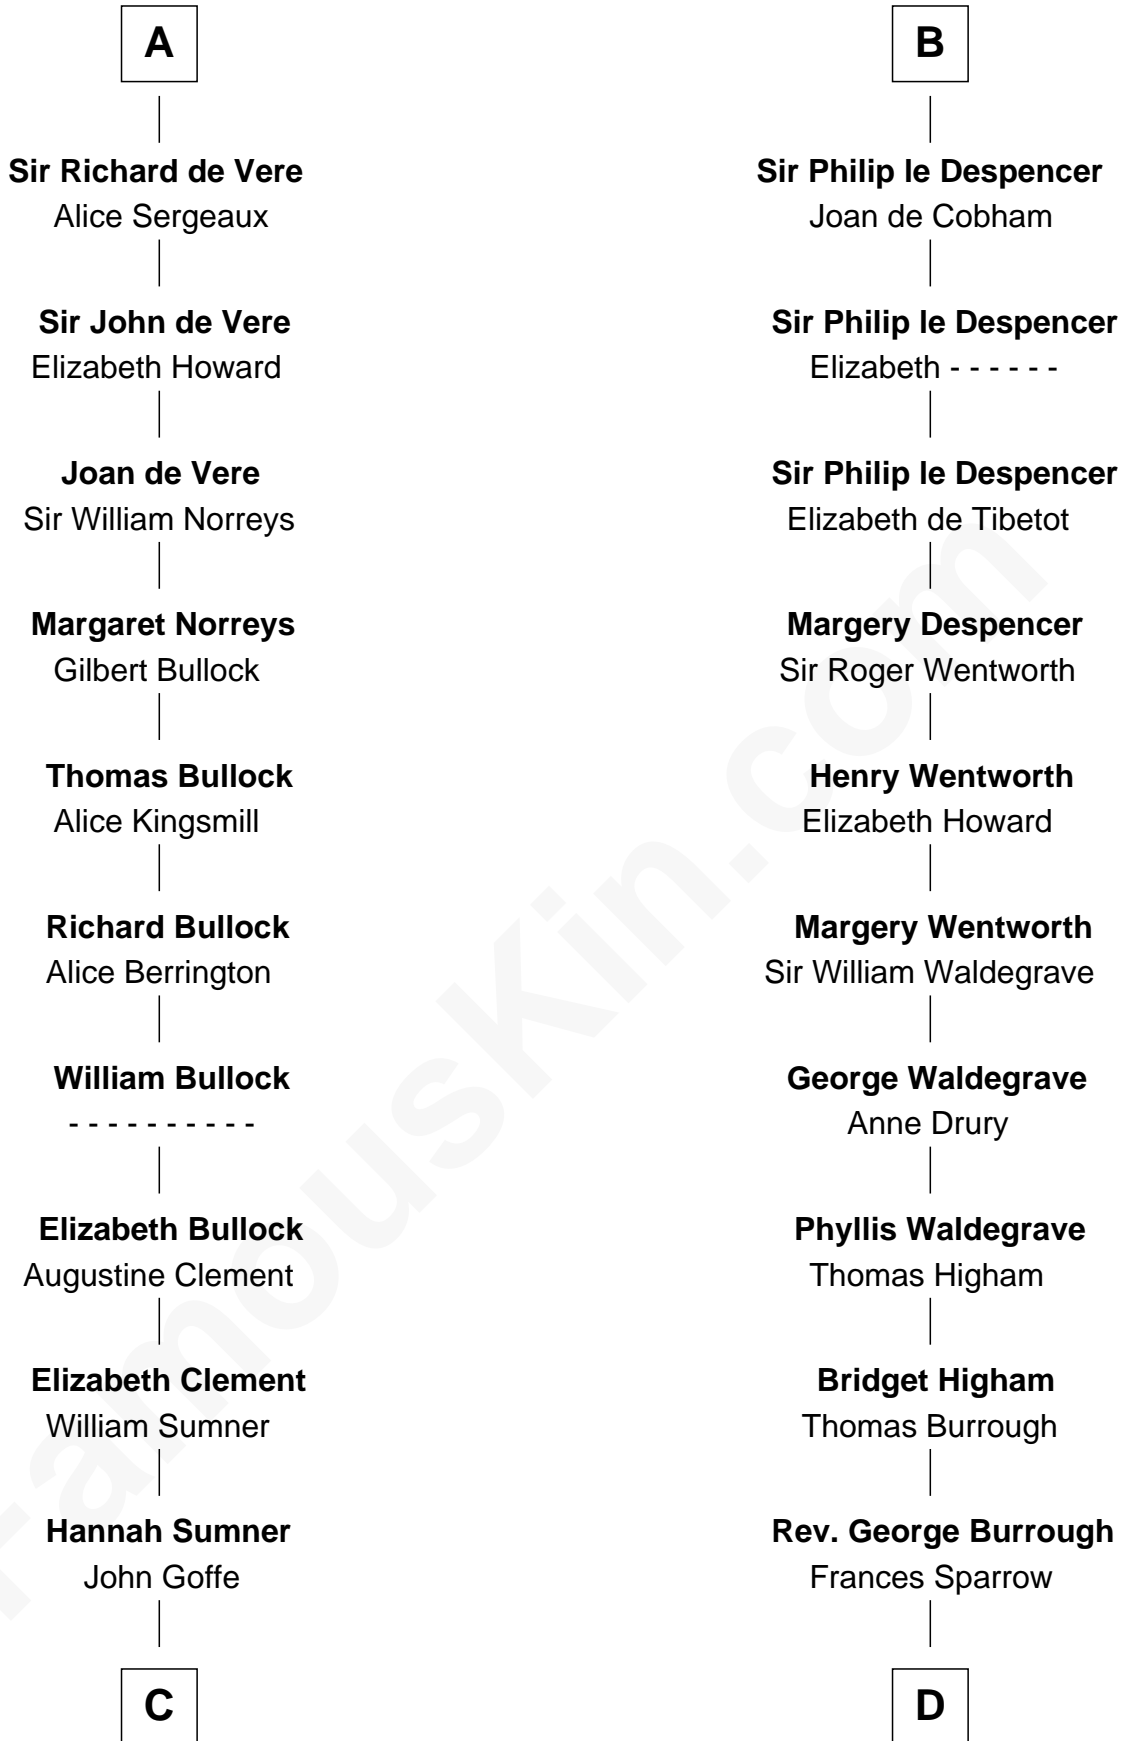

FamousKin.com

Relationship Chart of

Samuel Howard

Boston Tea Party Participant

18th cousin 1 time removed of

Rev. George Burroughs

Executed for Witchcraft, Salem 1692

C

William Goffe
Abigail Richardson

Martha Goffe
Ebenezer Howard

Samuel Howard
Boston Tea Party Participant

D

Nathaniel Burrough
Rebecca Stiles

Rev. George Burroughs
Salem Witch Trials 1692

FamousKin.com