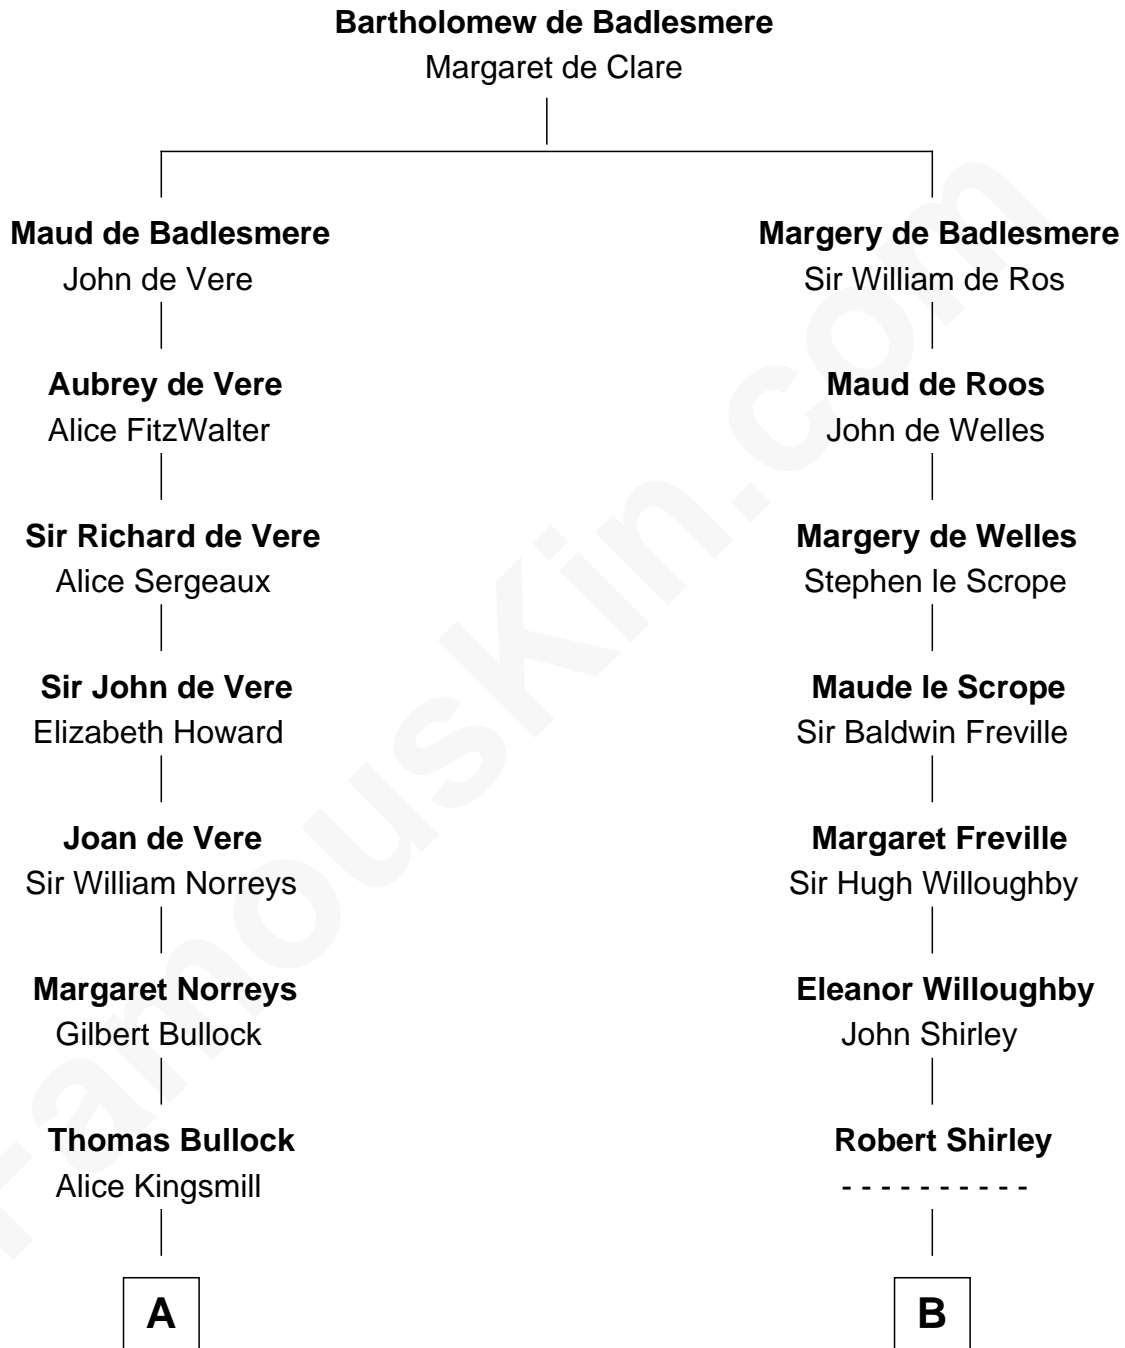

FamousKin.com

Relationship Chart of

Samuel Howard

Boston Tea Party Participant

14th cousin 4 times removed of

William Henry Moore

Co-Founder, U.S. Steel and Nabisco

C

—
Rachael Arvilla Beckwith

Nathaniel Ford Moore

—
William Henry Moore

Co-Founder, U.S. Steel and Nabisco

FamousKin.com