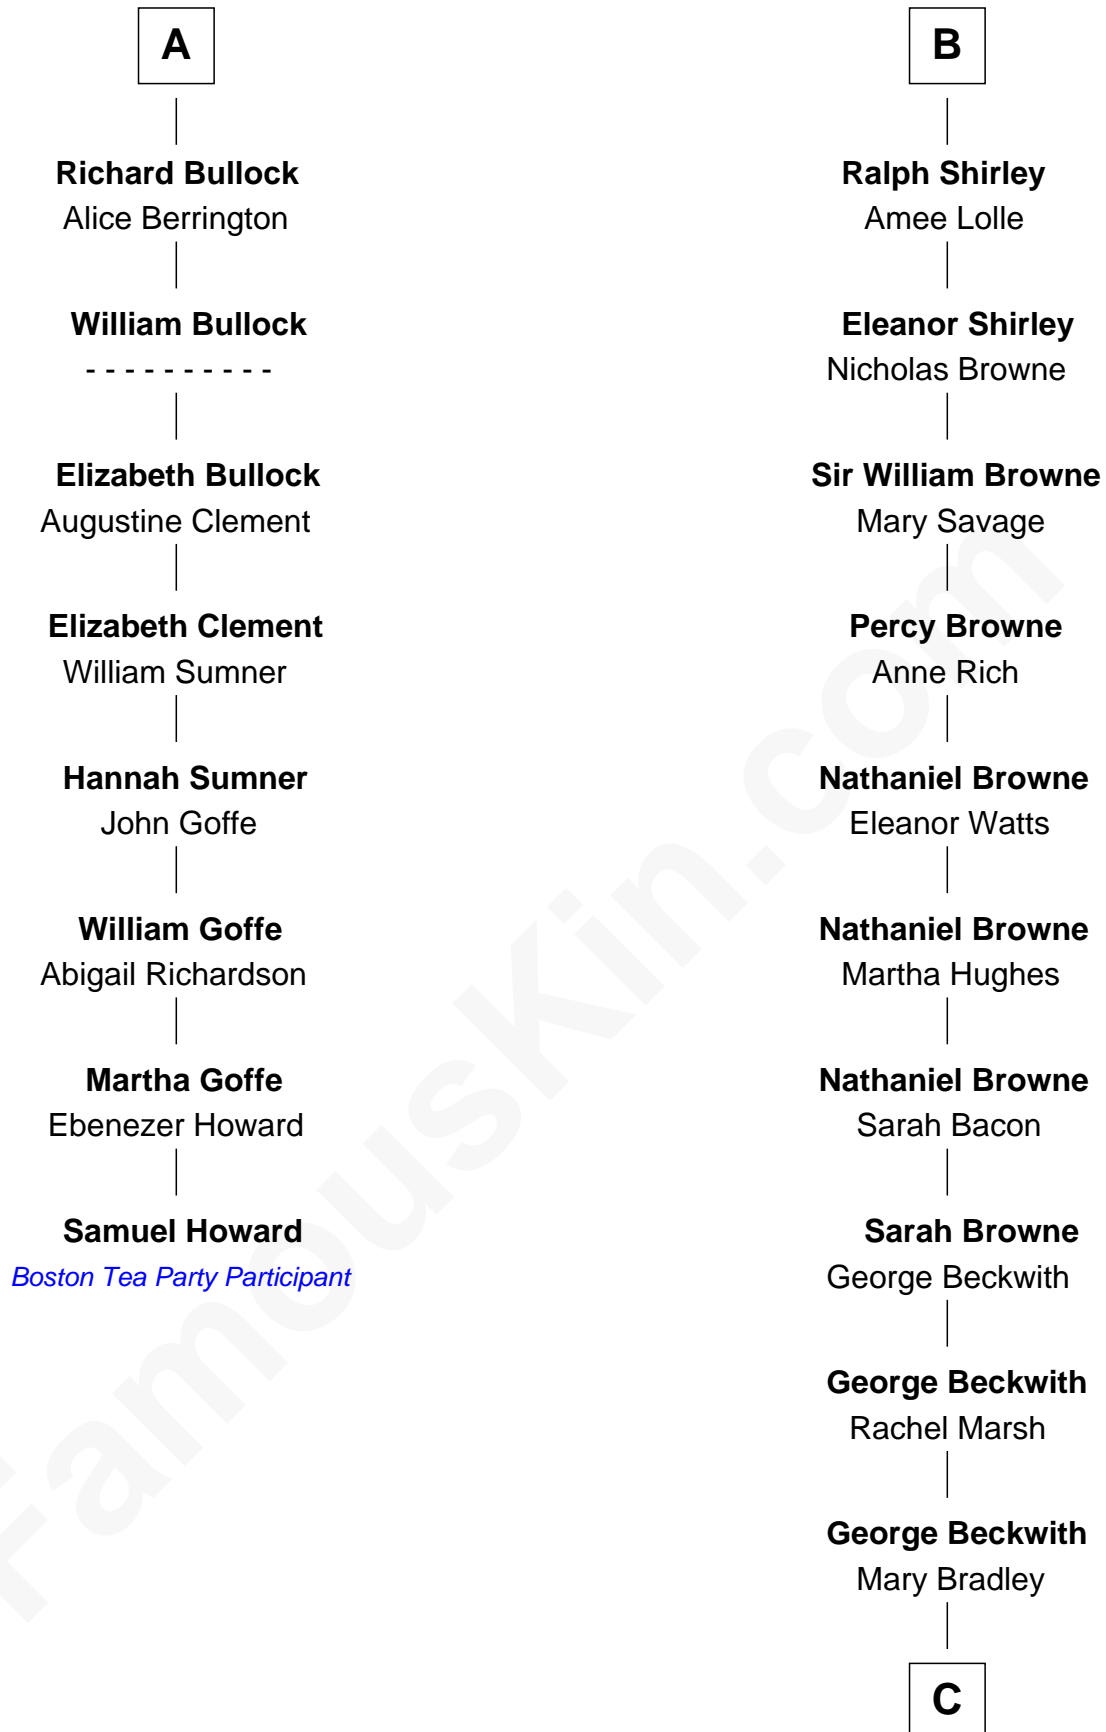

FamousKin.com

Relationship Chart of

Samuel Howard

Boston Tea Party Participant

14th cousin 4 times removed of

William Henry Moore

Co-Founder, U.S. Steel and Nabisco

C

—
Rachael Arvilla Beckwith

Nathaniel Ford Moore

—
William Henry Moore

Co-Founder, U.S. Steel and Nabisco

FamousKin.com