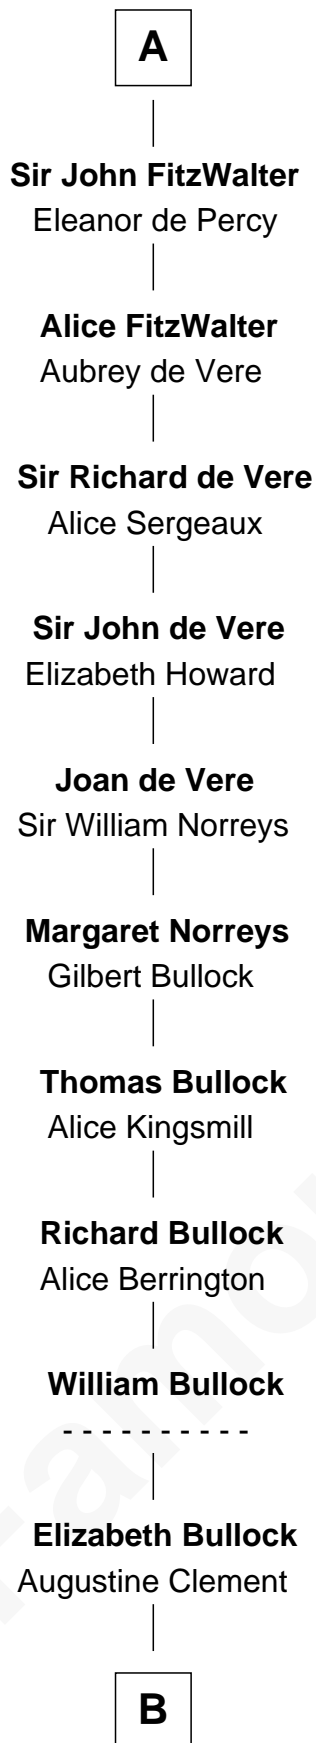

FamousKin.com Relationship Chart of

Samuel Howard

Boston Tea Party Participant

3rd cousin 18 times removed of

Henry de Bohun

Magna Carta Surety

Malcolm III of Scotland

St. Margaret of Scotland

Maud of Scotland
Henry I, King of England

Maud of England
Geoffrey Plantagenet

Henry II, King of England
Ida de Tony

Sir William Longespee
Ela of Salisbury

Ida Longespee
Sir Walter FitzRobert

Sir Robert FitzWalter
Eleanor de Ferrers

Sir Robert FitzWalter
Joan de Multon

A

David I, King of Scotland
Maud of Northumberland

Henry of Huntingdon
Ada de Warenne

Margaret of Scotland
Humphrey IV de Bohun

Henry de Bohun
Magna Carta Surety

B

—
Elizabeth Clement