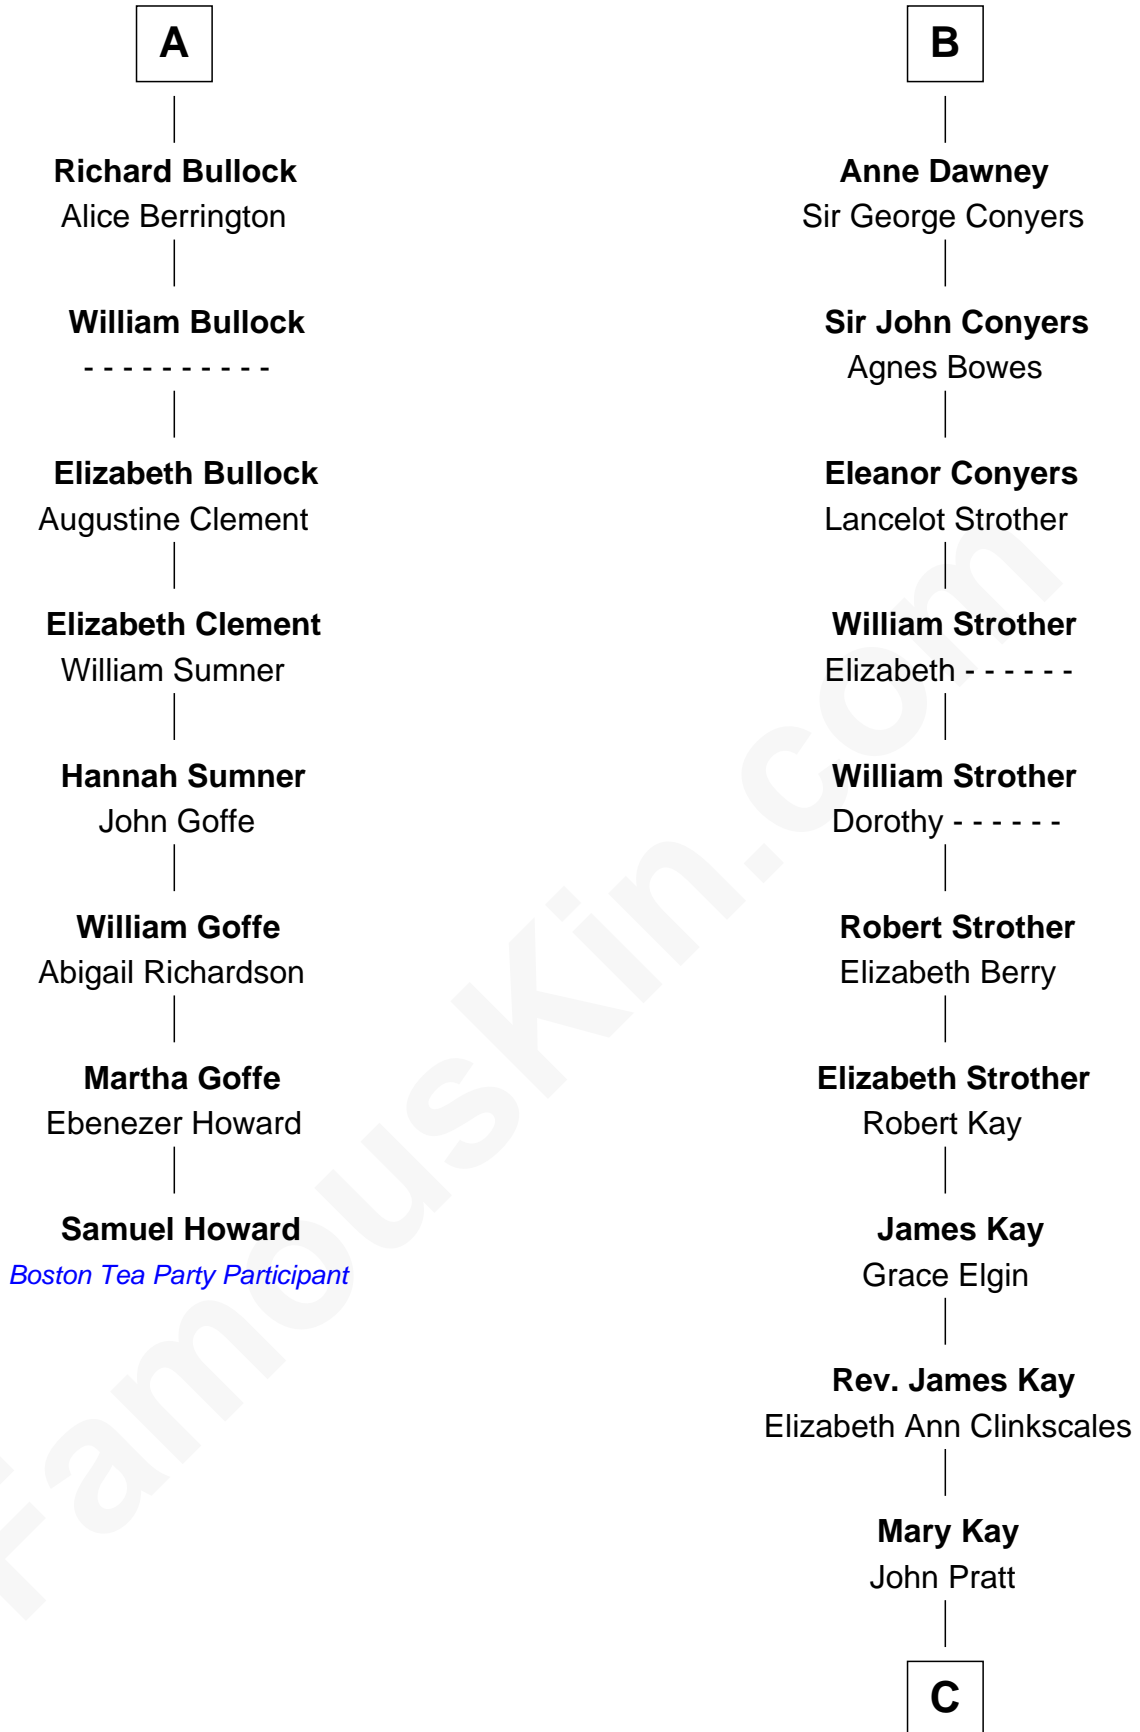

## Relationship Chart of

**Samuel Howard**

*Boston Tea Party Participant*

14th cousin 6 times removed of

**Jimmy Carter**

*39th U.S. President*

**C**

**James E. Pratt**

Sophonra C. Cowan

**Nina Pratt**

William Archibald Carter

**Earl Carter**

Lillian Gordy

**Jimmy Carter**

*39th U.S. President*

FamousKin.com