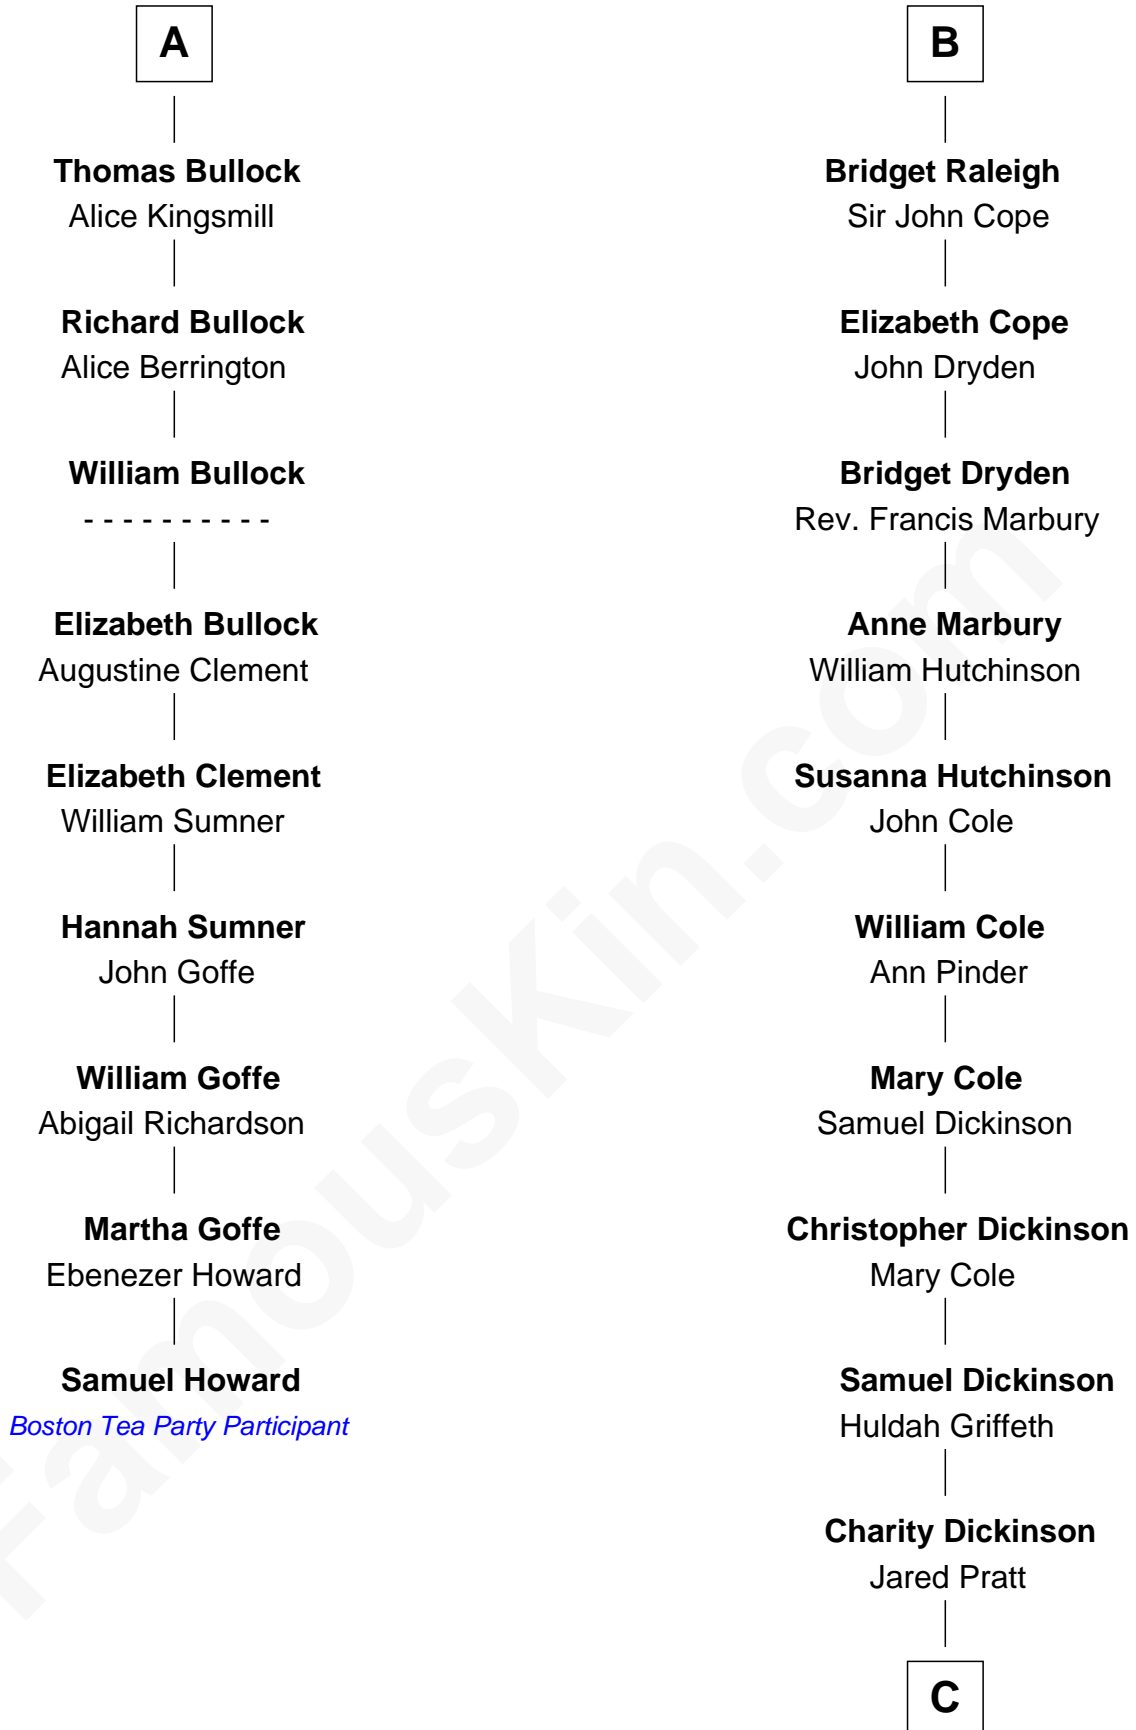

# FamousKin.com Relationship Chart of

**Samuel Howard**

*Boston Tea Party Participant*

15th cousin 6 times removed of

**Mitt Romney**

*70th Governor of Massachusetts*

**Hugh le Despencer**

Eleanor de Clare

Anne de Ferrers

**Edward Despencer**

Elizabeth Burghersh

**Margaret Despencer**

Robert de Ferrers

**Phillippa Ferrers**

Sir Thomas Greene

**Elizabeth Greene**

William Raleigh

**Sir Edward Raleigh**

Margaret Verney

**Sir Edward Raleigh**

Anne Chamberlayne

**B**

**C**

Parley Parker Pratt

Mary Woods

Helaman Pratt

Anna Johanna Dorothy Wilcken

Anna Amelia Pratt

Gaskell Samuel Romney

George Wilcken Romney

Lenore Emily LaFount

**Mitt Romney**