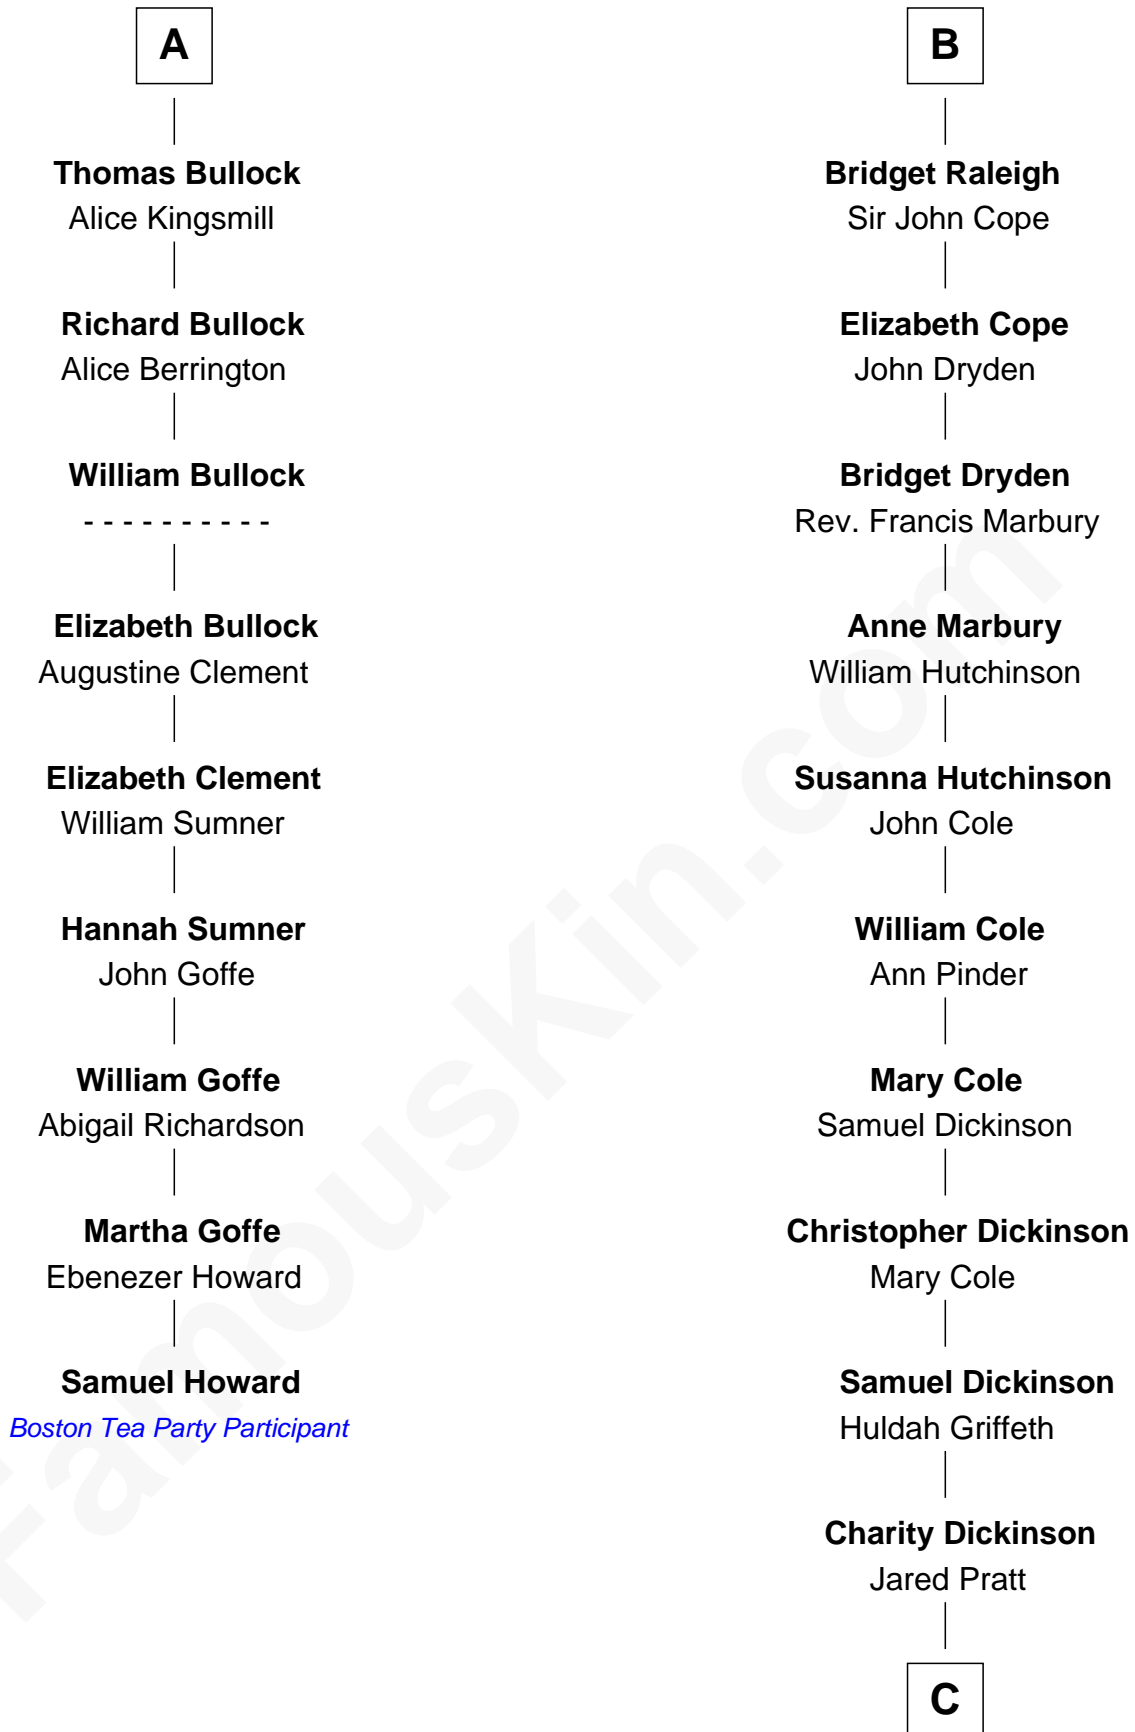

FamousKin.com Relationship Chart of

Samuel Howard

Boston Tea Party Participant

15th cousin 5 times removed of

George Romney

43rd Governor of Michigan

Edmund Fitzalan

Alice de Warenne

C

Parley Parker Pratt

Mary Woods

Helaman Pratt

Anna Johanna Dorothy Wilcken

Anna Amelia Pratt

Gaskell Samuel Romney

George Romney

43rd Governor of Michigan

FamousKin.com