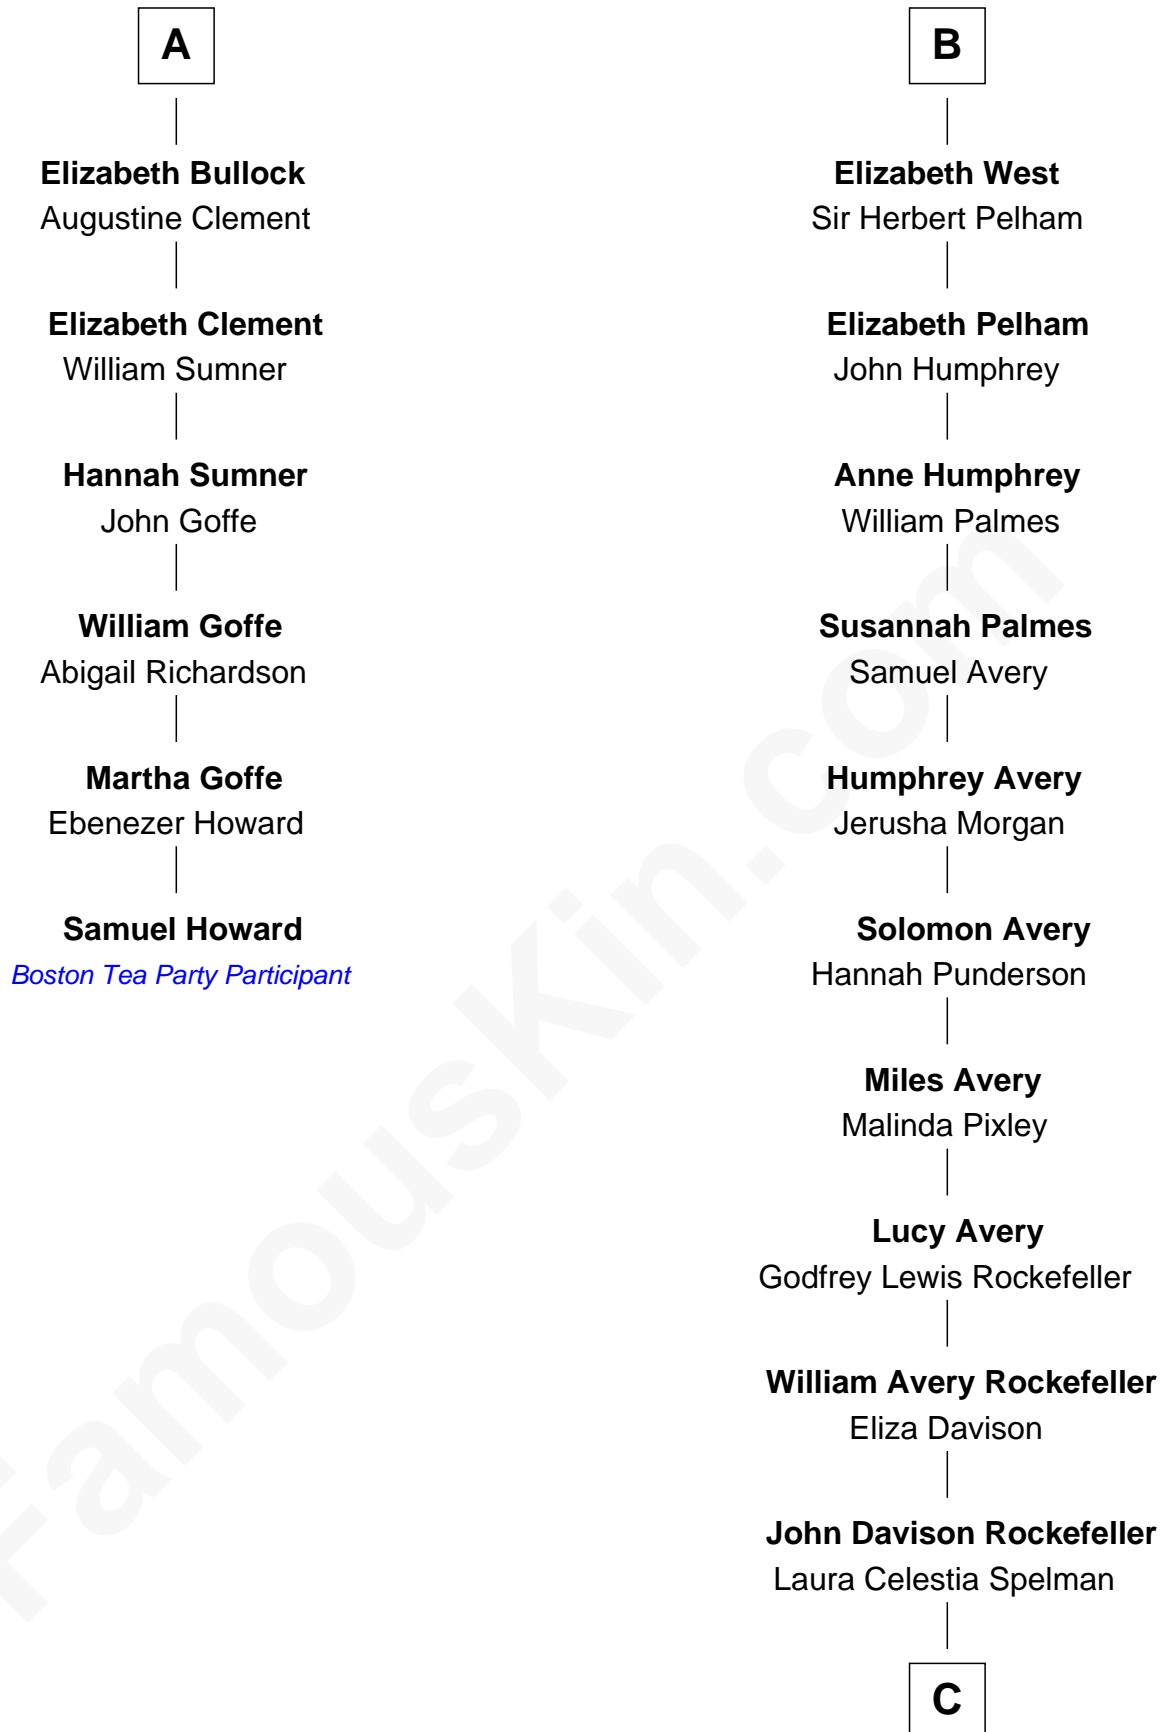

FamousKin.com Relationship Chart of

Samuel Howard

Boston Tea Party Participant

12th cousin 6 times removed of

Nelson Rockefeller

41st U.S. Vice-President

Sir John Howard

*with wife
Margaret de Plaiz*

Thomas Boleyn

Thomas Bullock

Alice Kingsmill

Mary Boleyn

Sir William Carey

Richard Bullock

Alice Berrington

Catherine Carey

Sir Francis Knollys

William Bullock

Anne Knollys

Sir Thomas West

A

B

C

John Davison Rockefeller

Abby Greene Aldrich

Nelson Rockefeller

41st U.S. Vice-President

FamousKin.com