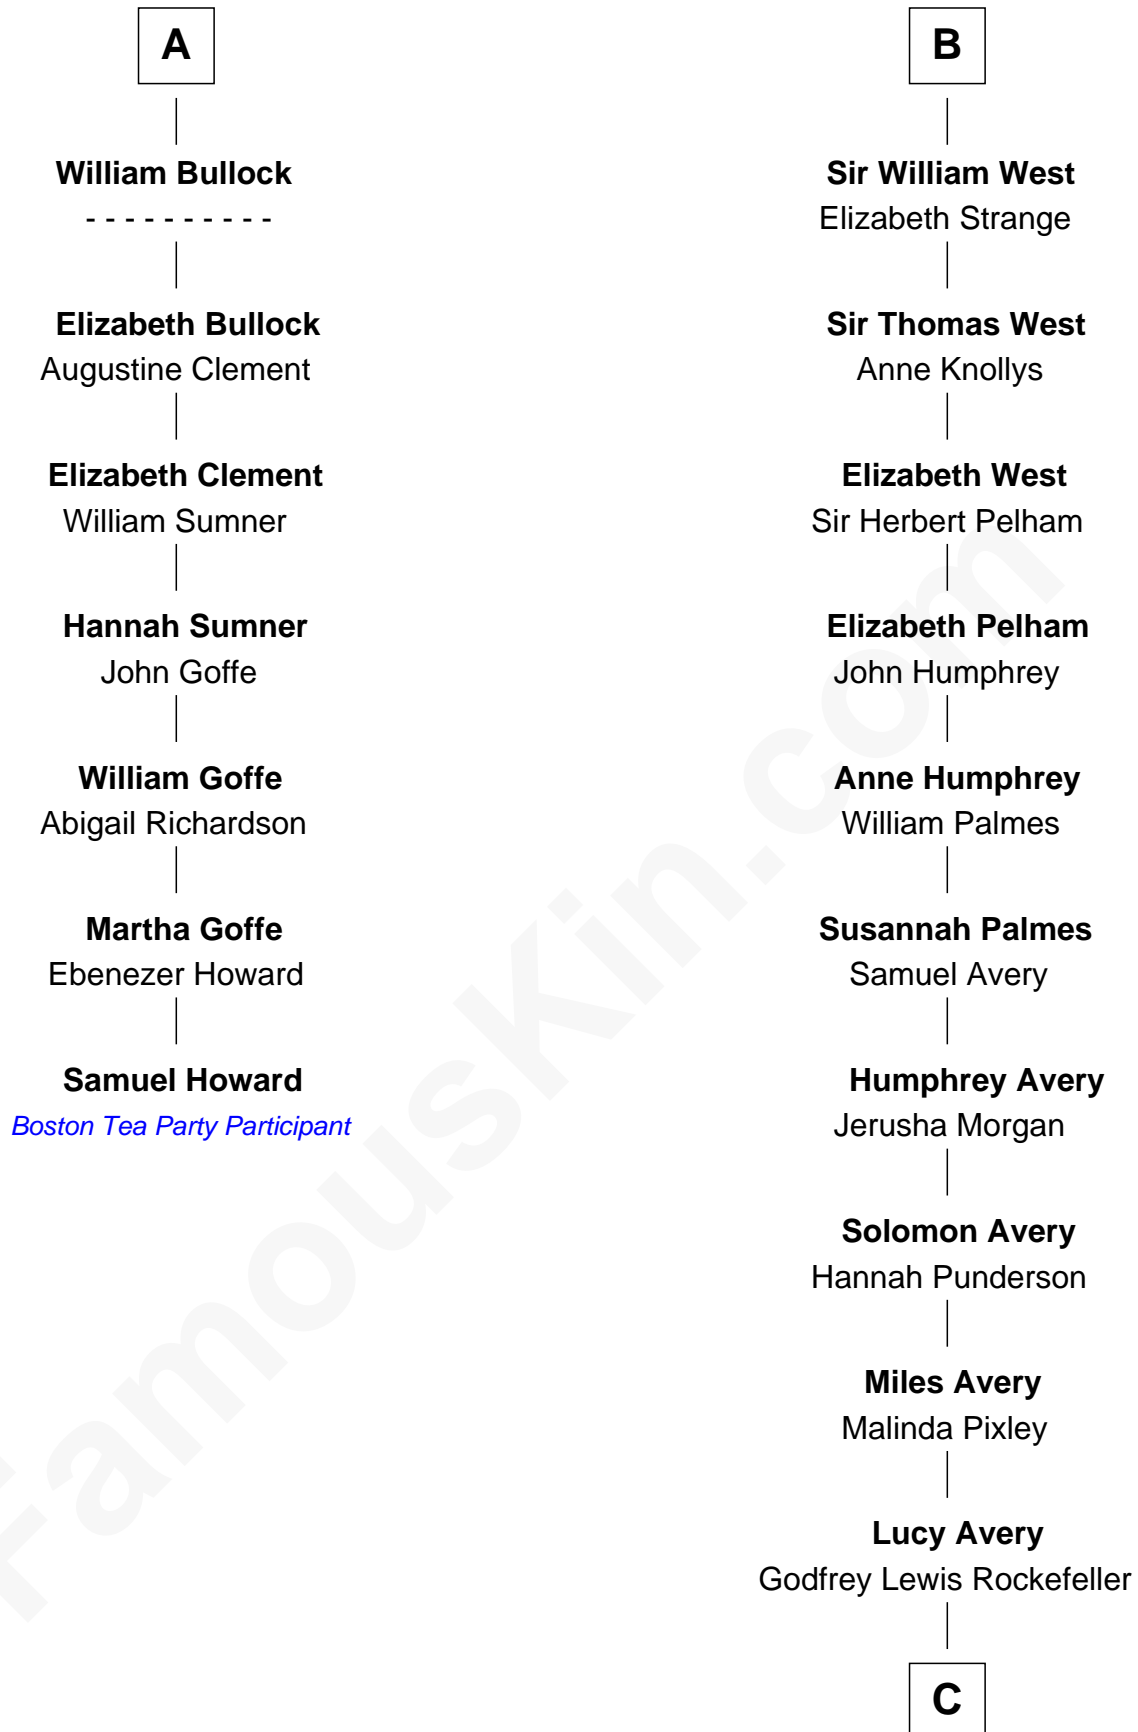

# FamousKin.com Relationship Chart of

**Samuel Howard**

*Boston Tea Party Participant*

13th cousin 7 times removed of

**Nelson Rockefeller**

*41st U.S. Vice-President*

**C**

**William Avery Rockefeller**

Eliza Davison

**John Davison Rockefeller**

Laura Celestia Spelman

**John Davison Rockefeller**

Abby Greene Aldrich

**Nelson Rockefeller**

*41st U.S. Vice-President*

FamousKin.com