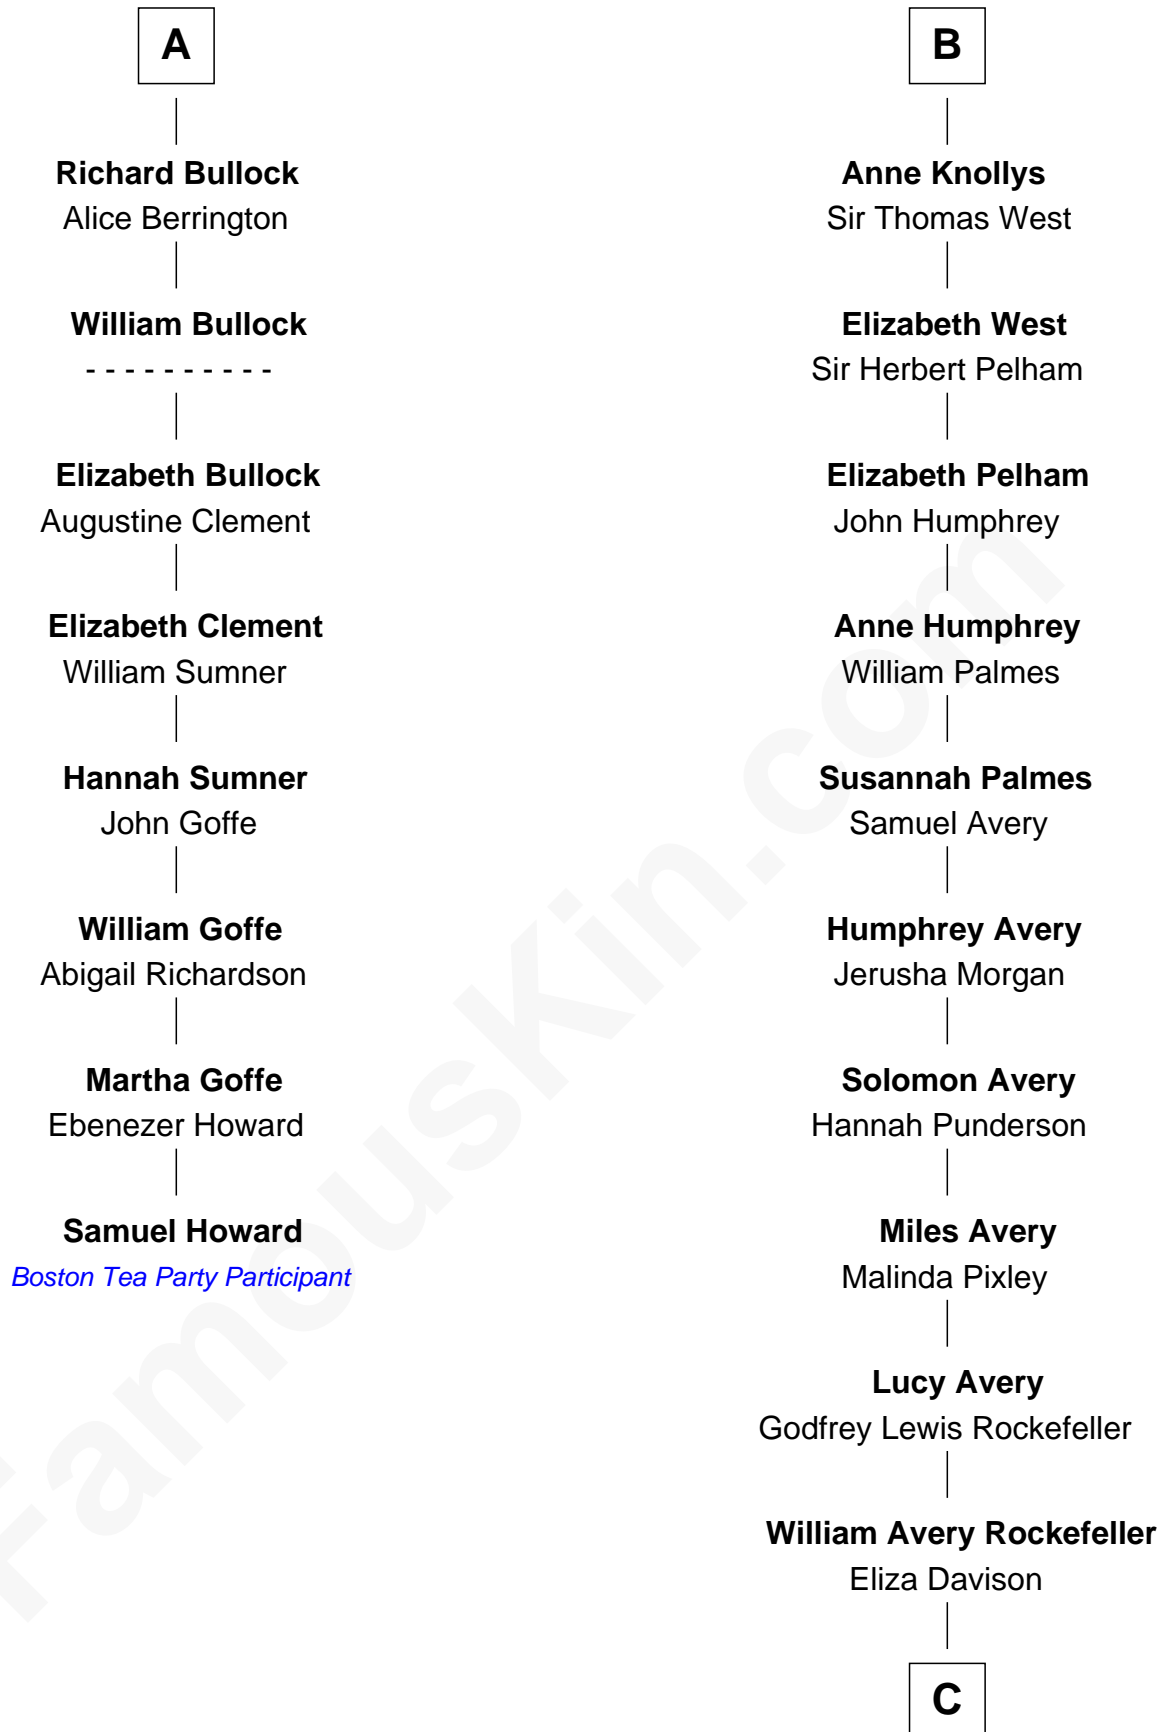

FamousKin.com Relationship Chart of

Samuel Howard

Boston Tea Party Participant

14th cousin 5 times removed of

Nelson Rockefeller

41st U.S. Vice-President

Richard Fitzalan

*with wife
Isabel le Despencer*

Sir Robert Spencer

Joan de Vere

Sir William Norreys

Margaret Spencer

Sir Thomas Carey

Margaret Norreys

Gilbert Bullock

Sir William Carey

Mary Boleyn

Thomas Bullock

Alice Kingsmill

Catherine Carey

Sir Francis Knollys

A

B

C

John Davison Rockefeller

Laura Celestia Spelman

John Davison Rockefeller

Abby Greene Aldrich

Nelson Rockefeller

41st U.S. Vice-President

FamousKin.com