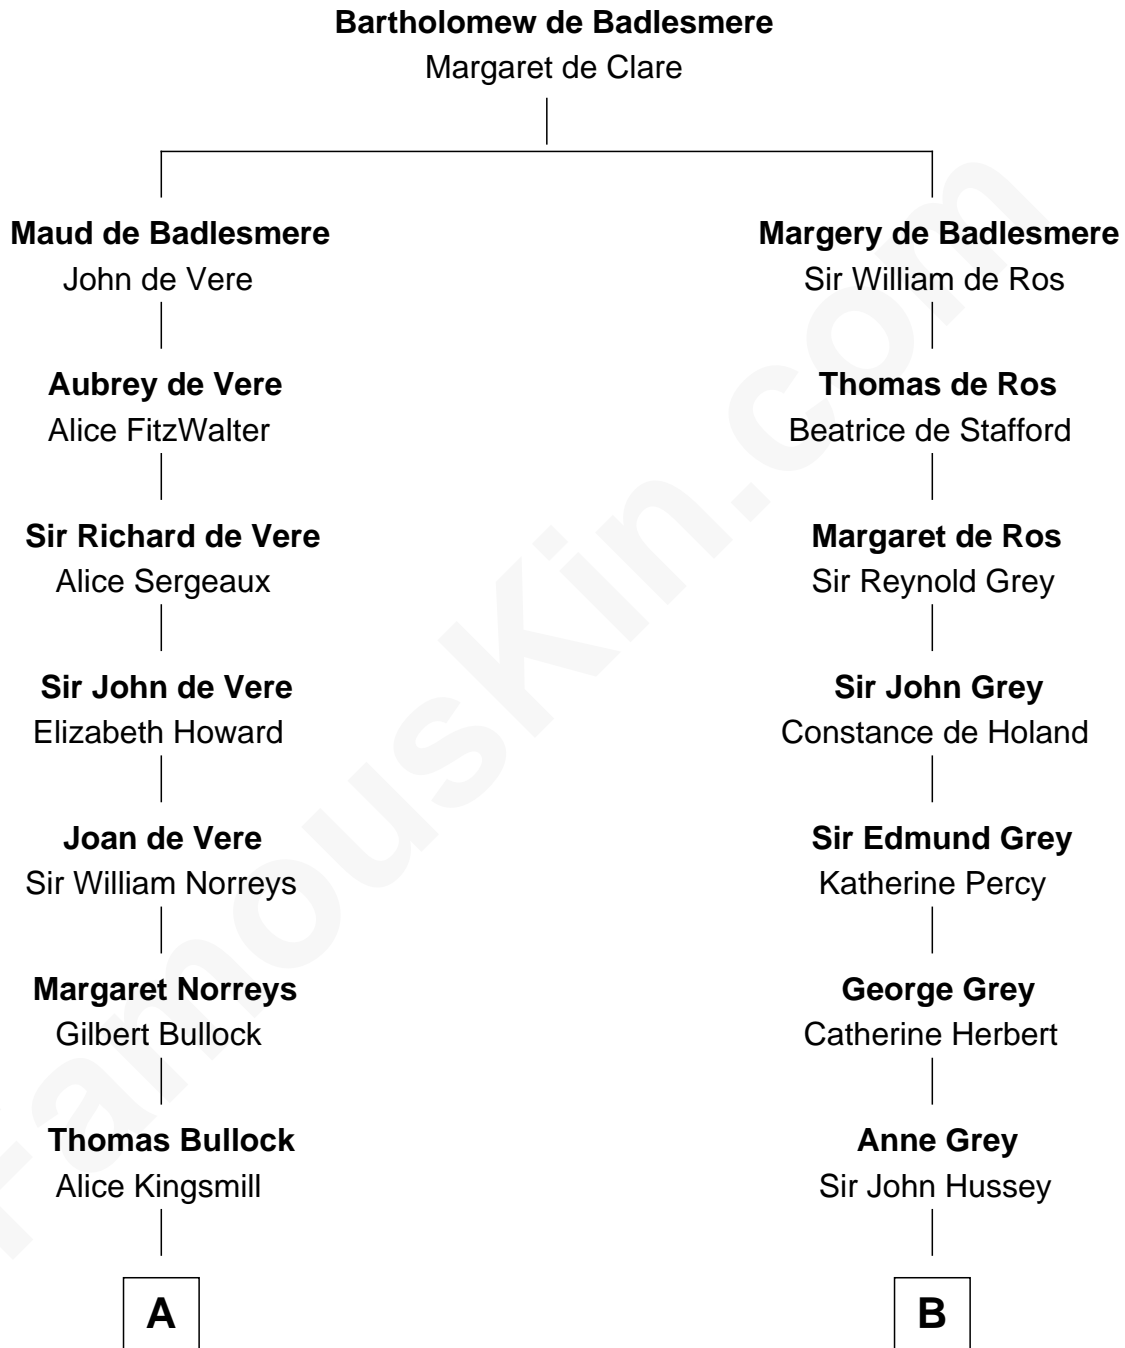

FamousKin.com

Relationship Chart of

Samuel Howard

Boston Tea Party Participant

14th cousin 6 times removed of

Camilla Parker Bowles

Queen Consort of the United Kingdom

C

George Keppel

Alice Frederica Edmonstone

Sonia Rosemary Keppel

Roland Calvert Cubitt

Rosalind Maud Cubitt

Bruce Middleton Hope Shand

Camilla Parker Bowles

Queen Consort