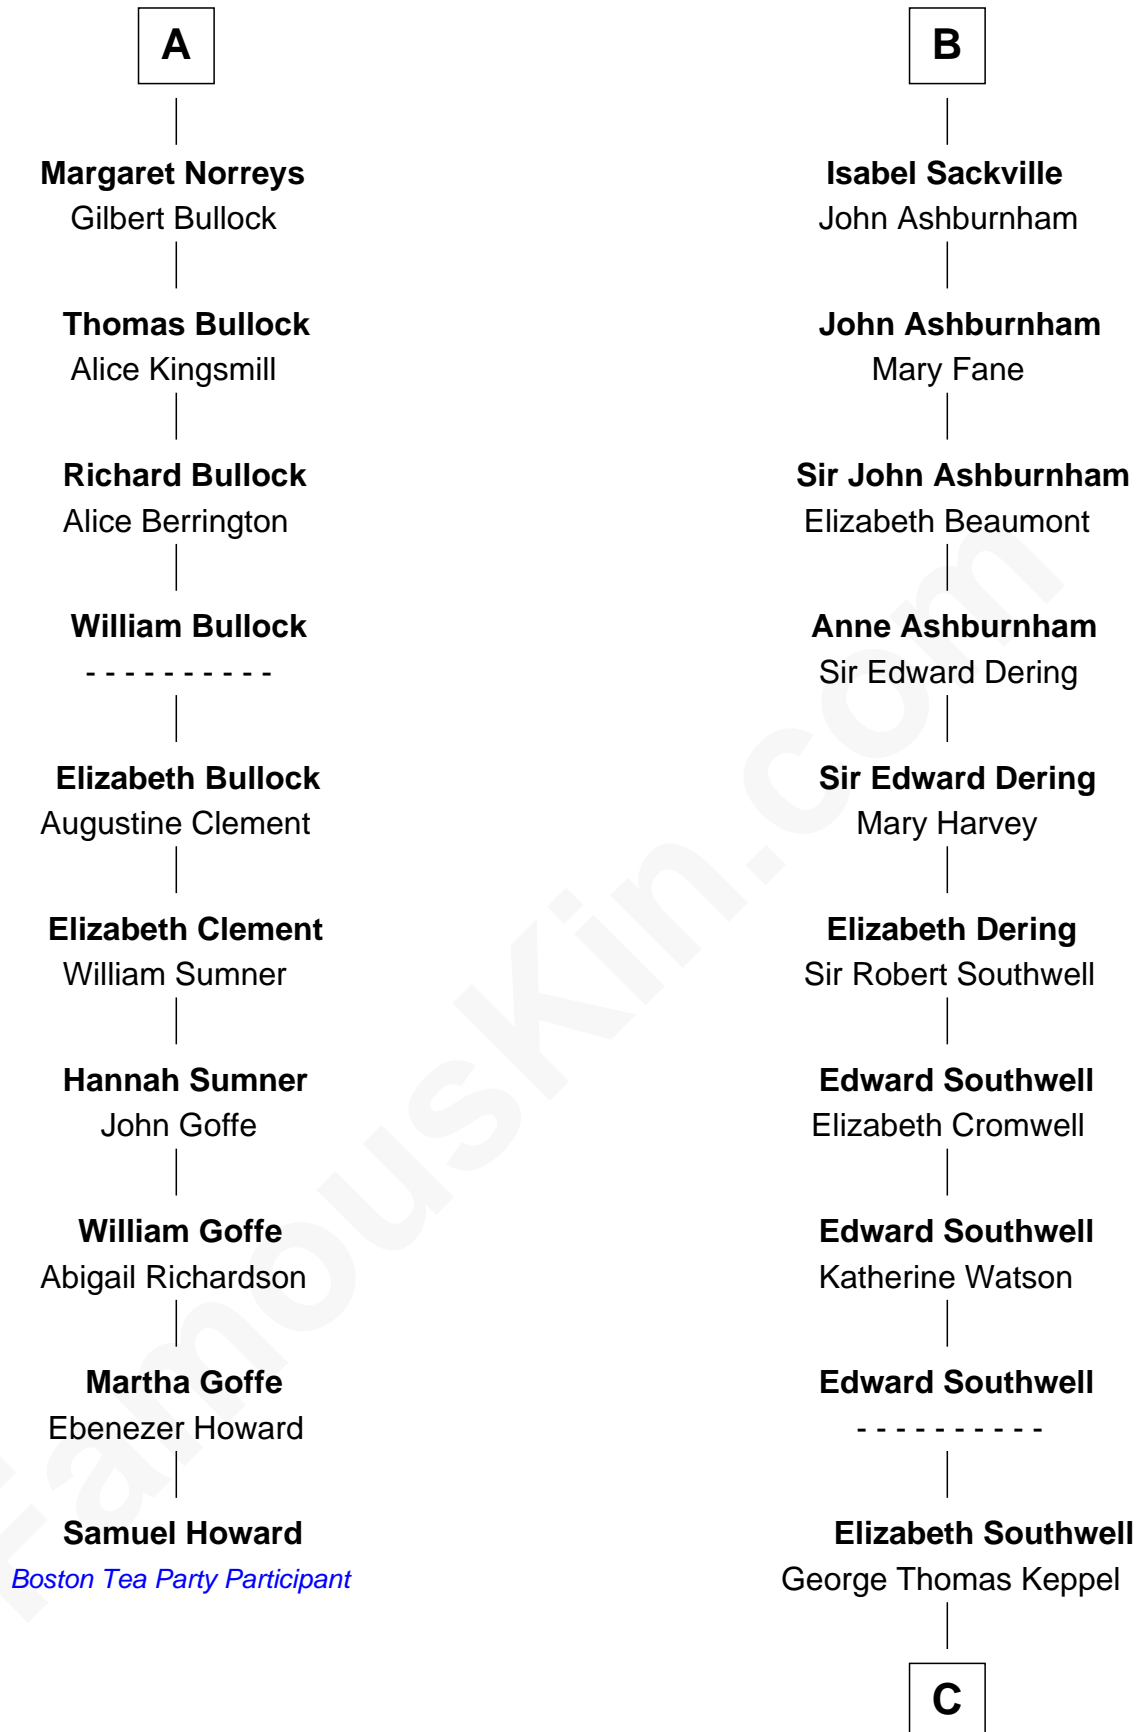

FamousKin.com Relationship Chart of

Samuel Howard

Boston Tea Party Participant

16th cousin 5 times removed of

Camilla Parker Bowles

Queen Consort of the United Kingdom

Sir Richard de Burgh

Margaret - - - - -

C

William Coutts Keppel

Sophia Mary McNab

George Keppel

Alice Frederica Edmonstone

Sonia Rosemary Keppel

Roland Calvert Cubitt

Rosalind Maud Cubitt