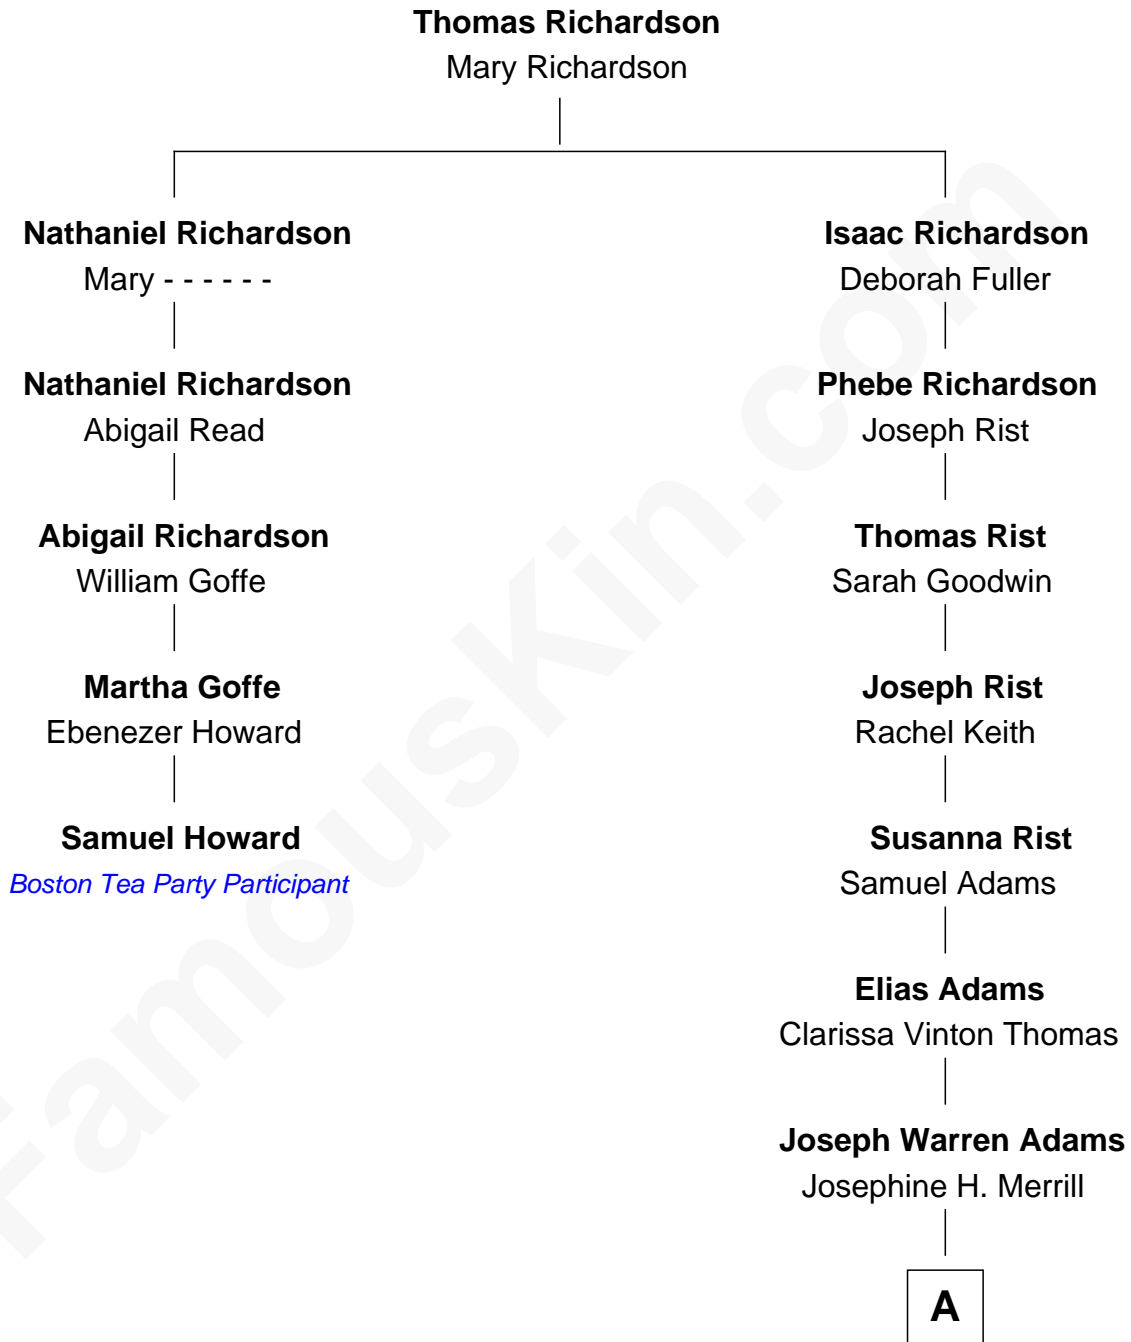

FamousKin.com Relationship Chart of

Samuel Howard

Boston Tea Party Participant

4th cousin 5 times removed of

Raquel Welch

Movie Actress

A

Clara Louise Adams
Emery Stanford Hall

Josephine Sarah Hall
Armando Carlos Tejada

Raquel Welch
aka Raquel Welch