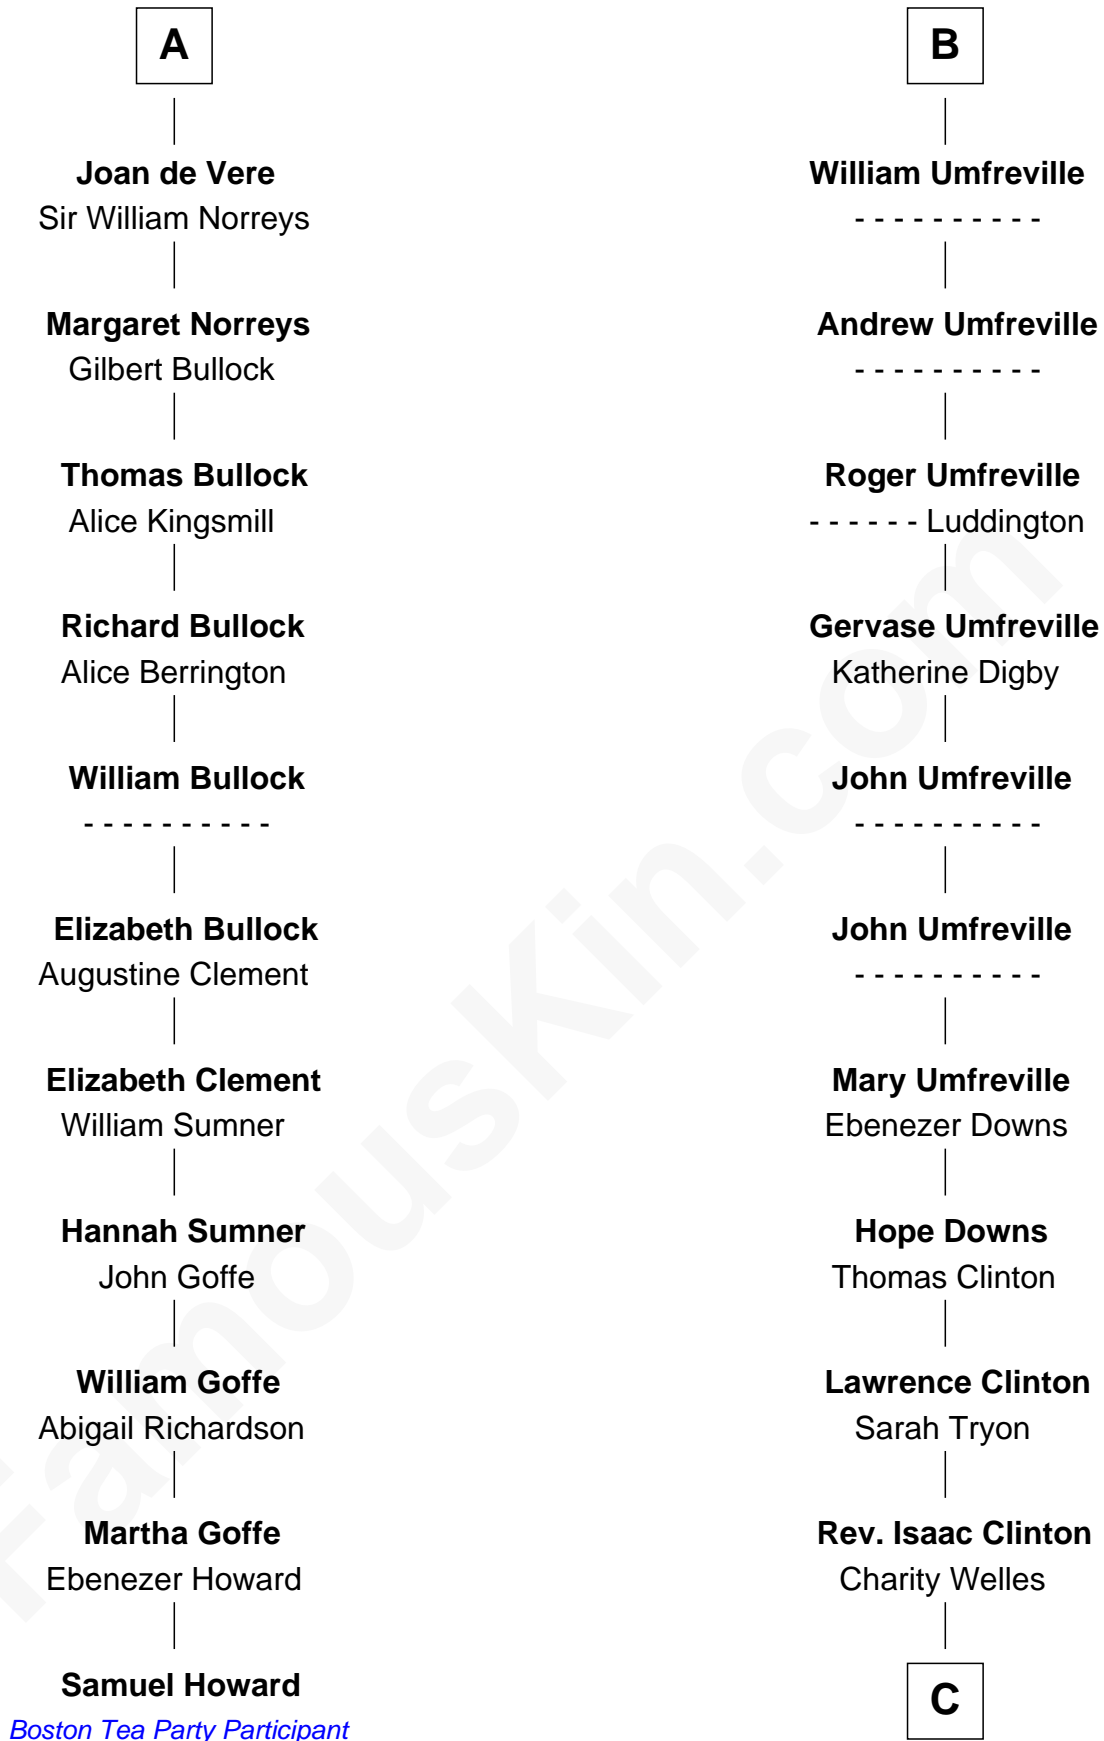

## Relationship Chart of

### Samuel Howard

*Boston Tea Party Participant*

17th cousin 2 times removed of

### Helen (Herron) Taft

*First Lady of President William H. Taft*

**C**

**Maria Clinton**

Ela Collins

**Harriet Anne Collins**

John Williamson Herron

**Helen (Herron) Taft**