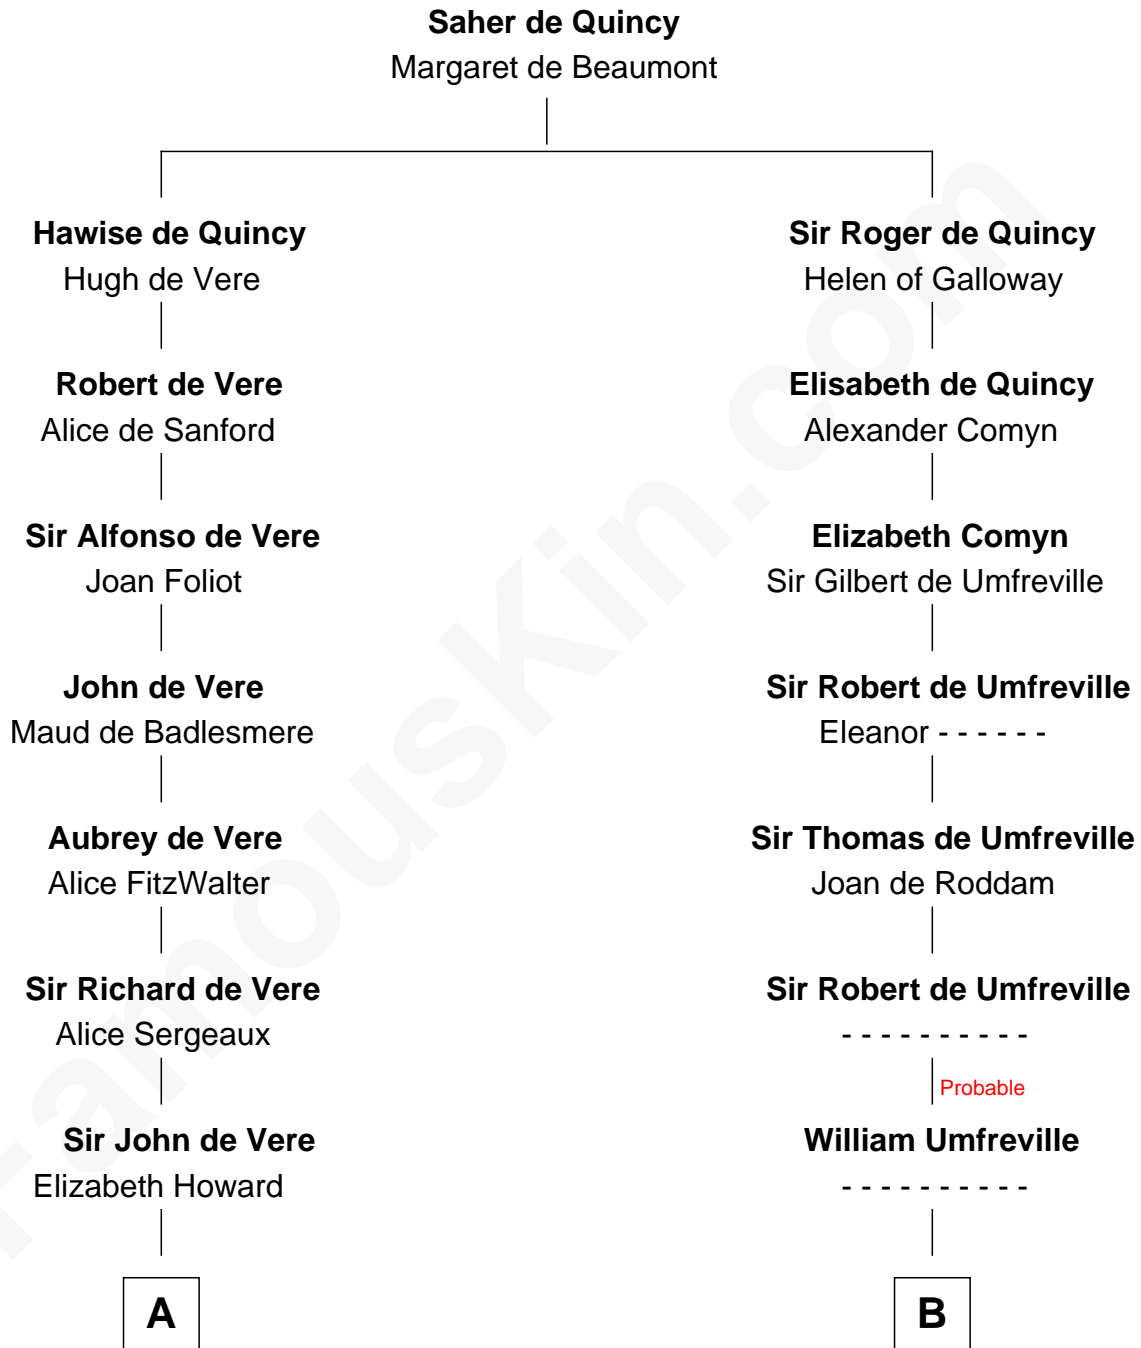

## Relationship Chart of

### Samuel Howard

*Boston Tea Party Participant*

17th cousin 2 times removed of

### Helen (Herron) Taft

*First Lady of President William H. Taft*

**C**

**Maria Clinton**

Ela Collins

**Harriet Anne Collins**

John Williamson Herron

**Helen (Herron) Taft**

*First Lady of William H. Taft*

FamousKin.com