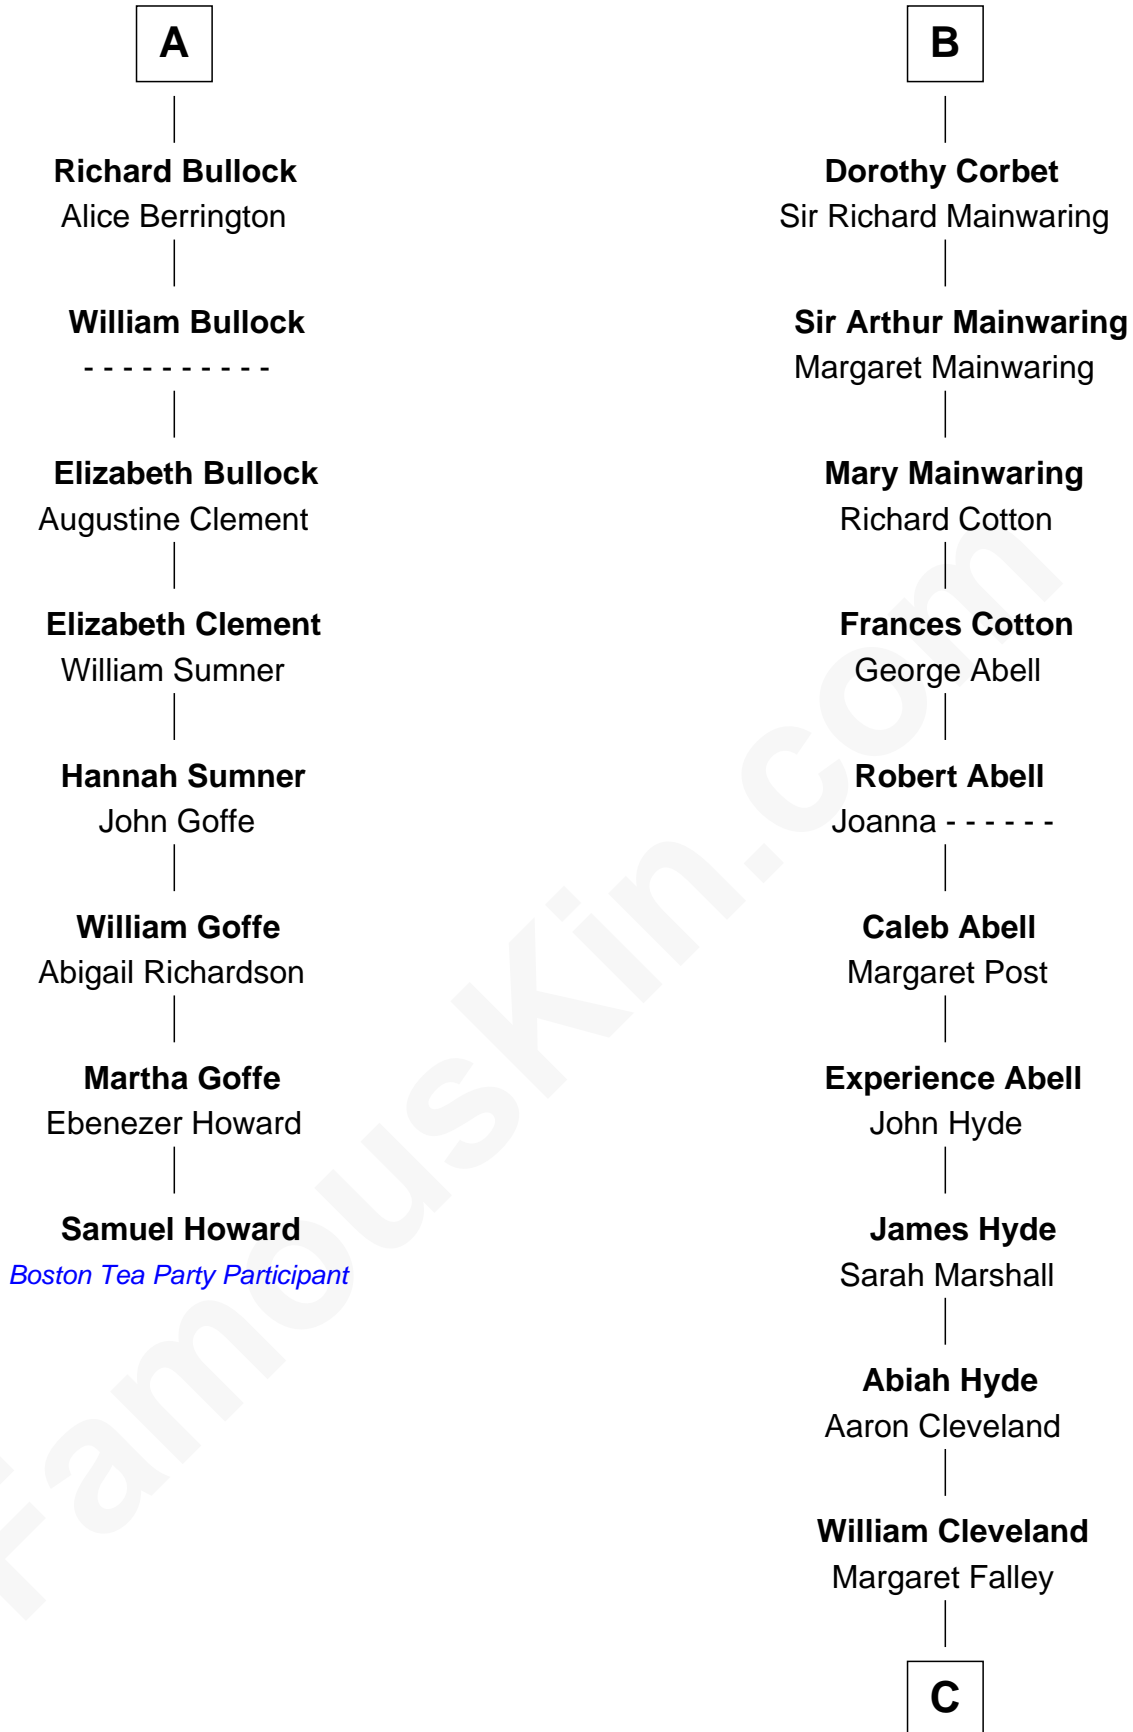

FamousKin.com Relationship Chart of

Samuel Howard

Boston Tea Party Participant

14th cousin 4 times removed of

Grover Cleveland

22nd and 24th U.S. President

Bartholomew de Badlesmere

Margaret de Clare

C

Rev. Richard Falley Cleveland

Ann Neal

Grover Cleveland

22nd and 24th U.S. President

FamousKin.com