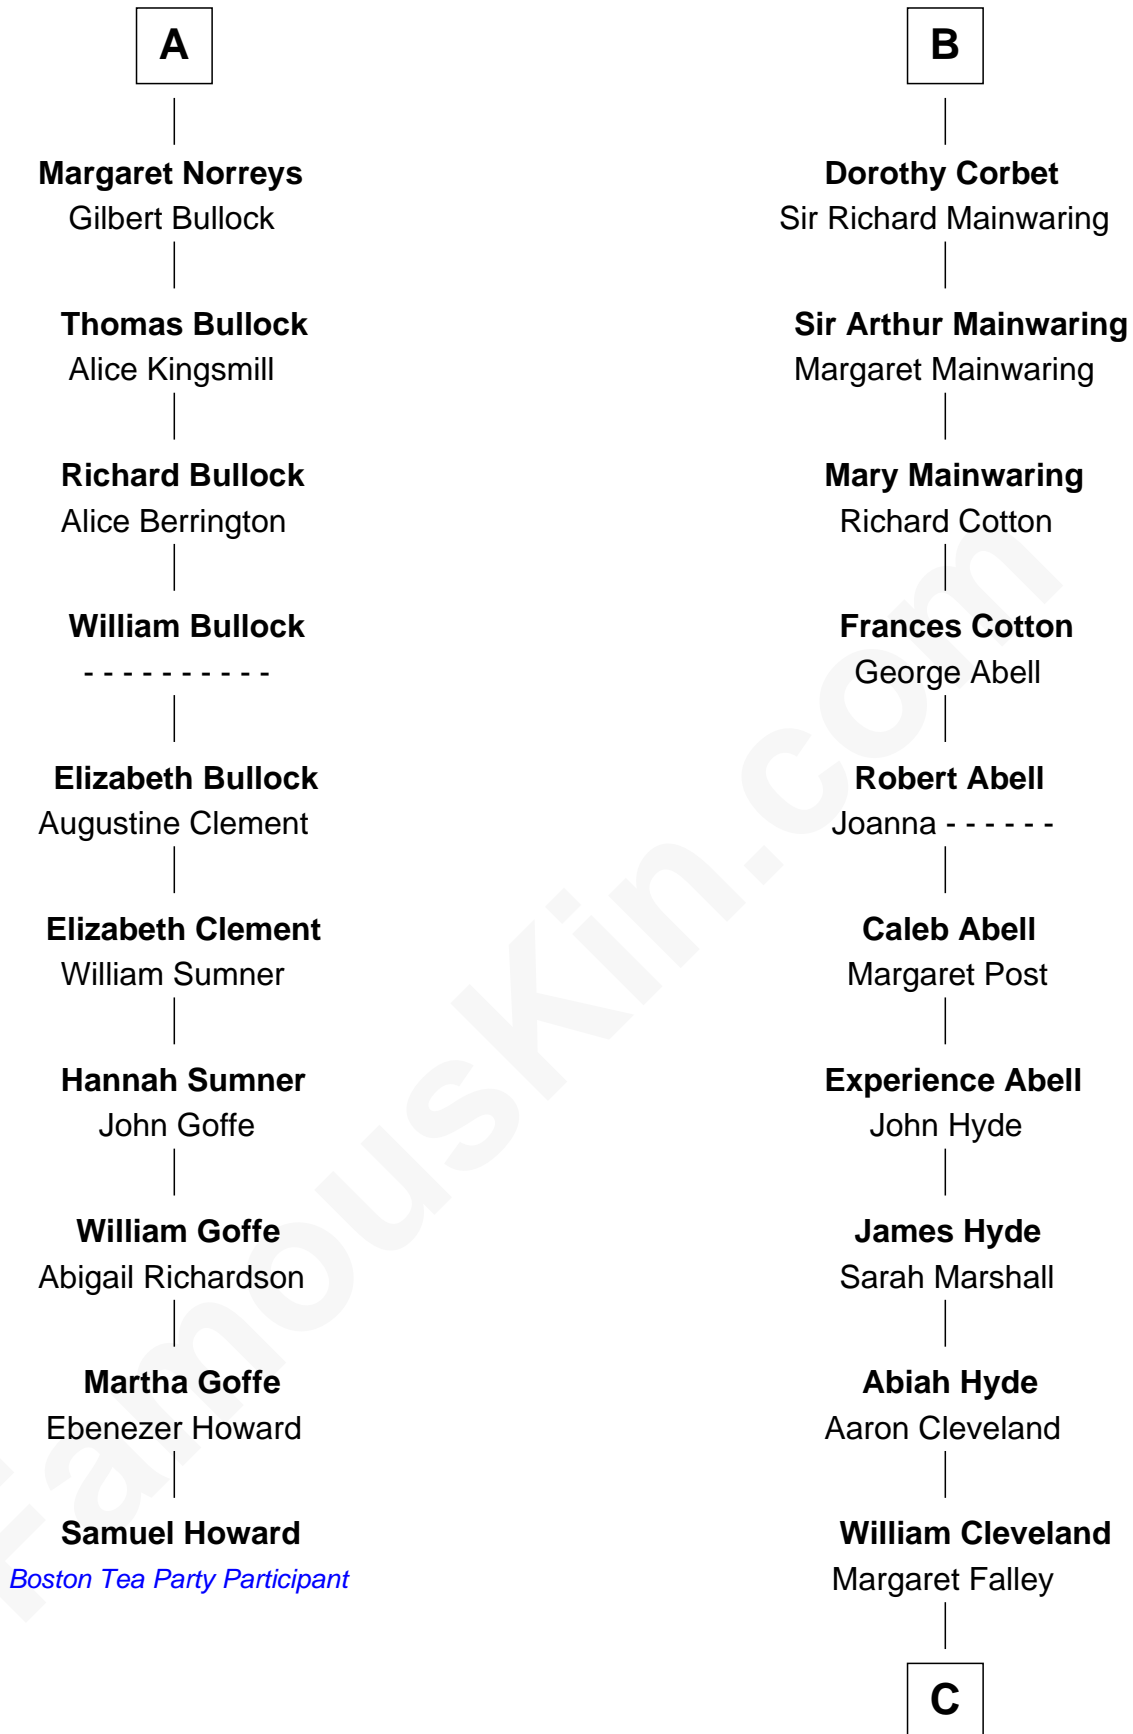

FamousKin.com Relationship Chart of

Samuel Howard

Boston Tea Party Participant

16th cousin 2 times removed of

Grover Cleveland

22nd and 24th U.S. President

Sir Richard de Burgh

Margaret - - - - -

Eleanor de Burgh
Sir Thomas de Multon

Joan de Multon
Sir Robert FitzWalter

Sir John FitzWalter
Eleanor de Percy

Alice FitzWalter
Aubrey de Vere

Sir Richard de Vere
Alice Sergeaux

Sir John de Vere
Elizabeth Howard

Joan de Vere
Sir William Norreys

A

Joan de Burgh
Sir John Darcy

Elizabeth Darcy
James le Boteler

James Butler
Anne de Welles

James Butler
Joan Beauchamp

Elizabeth Butler
John Talbot

Ann Talbot
Sir Henry Vernon

Elizabeth Vernon
Sir Robert Corbet

B

C

Rev. Richard Falley Cleveland

Ann Neal

Grover Cleveland

22nd and 24th U.S. President

FamousKin.com