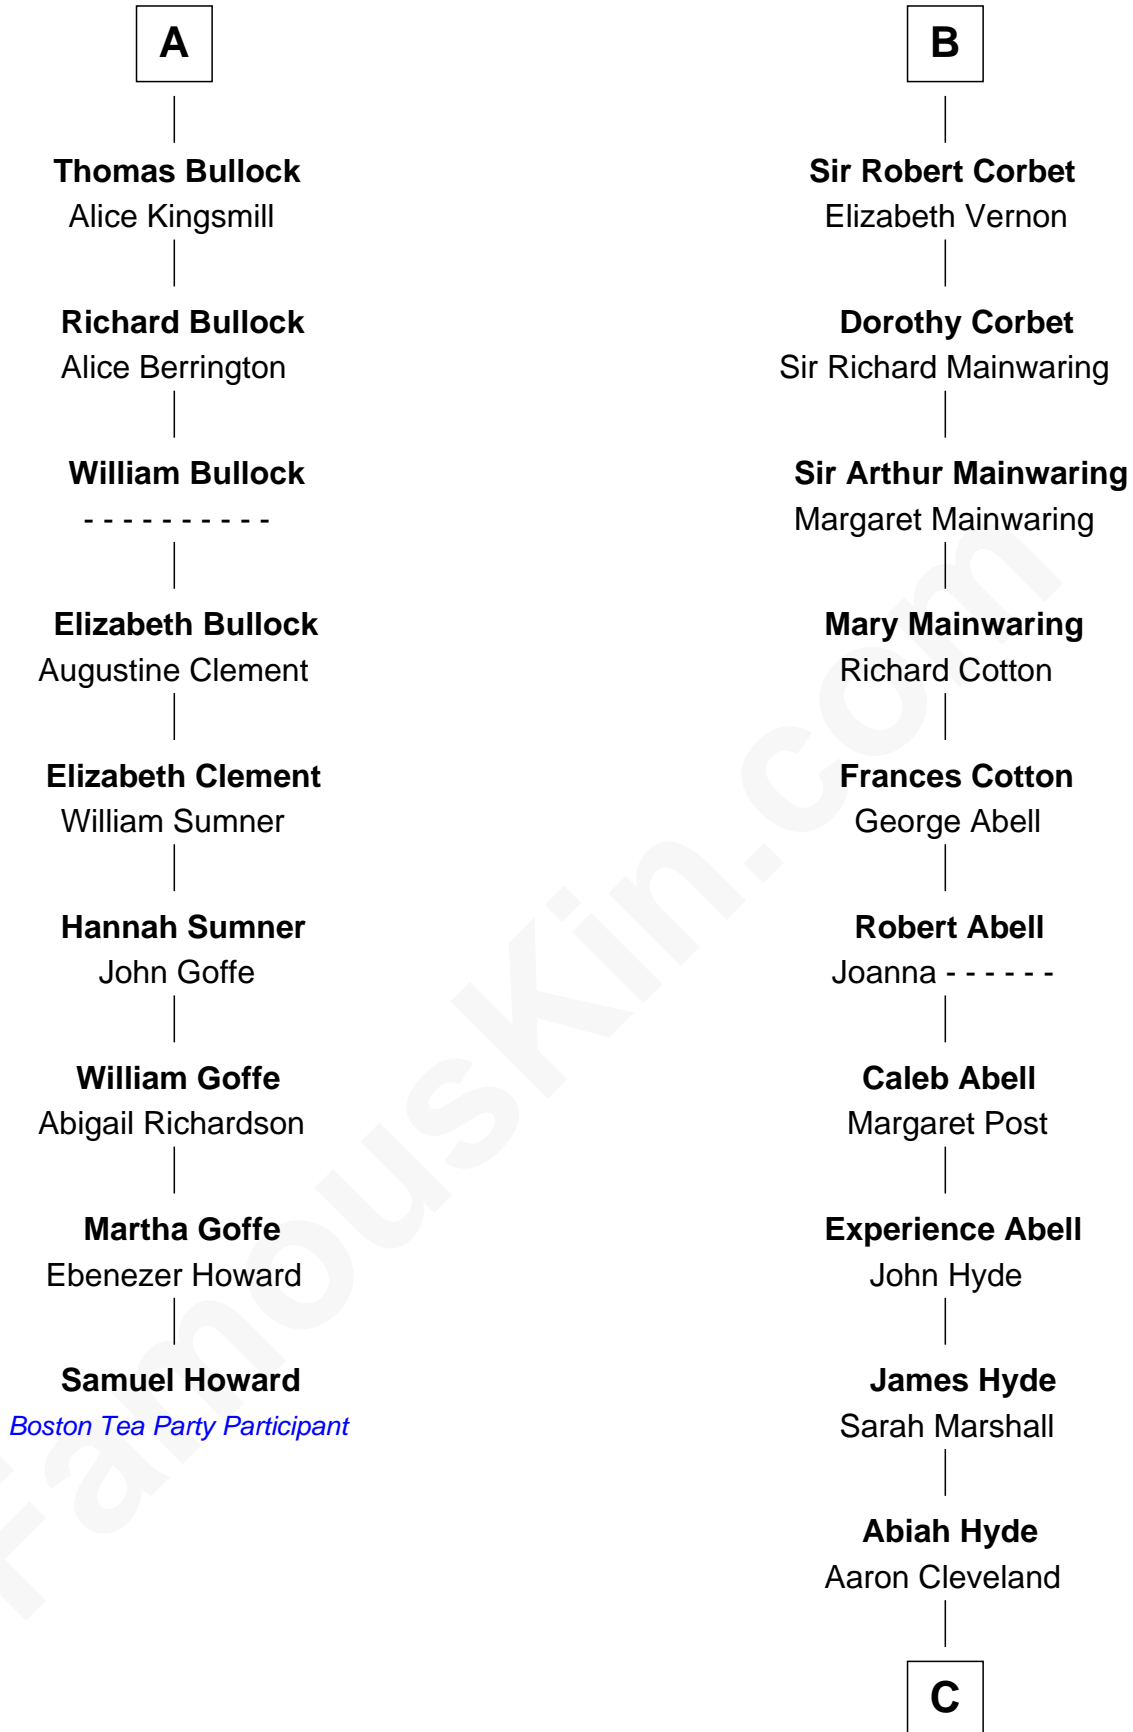

# FamousKin.com Relationship Chart of

**Samuel Howard**

*Boston Tea Party Participant*

15th cousin 4 times removed of

**Grover Cleveland**

*22nd and 24th U.S. President*

**C**

**William Cleveland**

Margaret Falley

**Rev. Richard Falley Cleveland**

Ann Neal

**Grover Cleveland**

*22nd and 24th U.S. President*

FamousKin.com