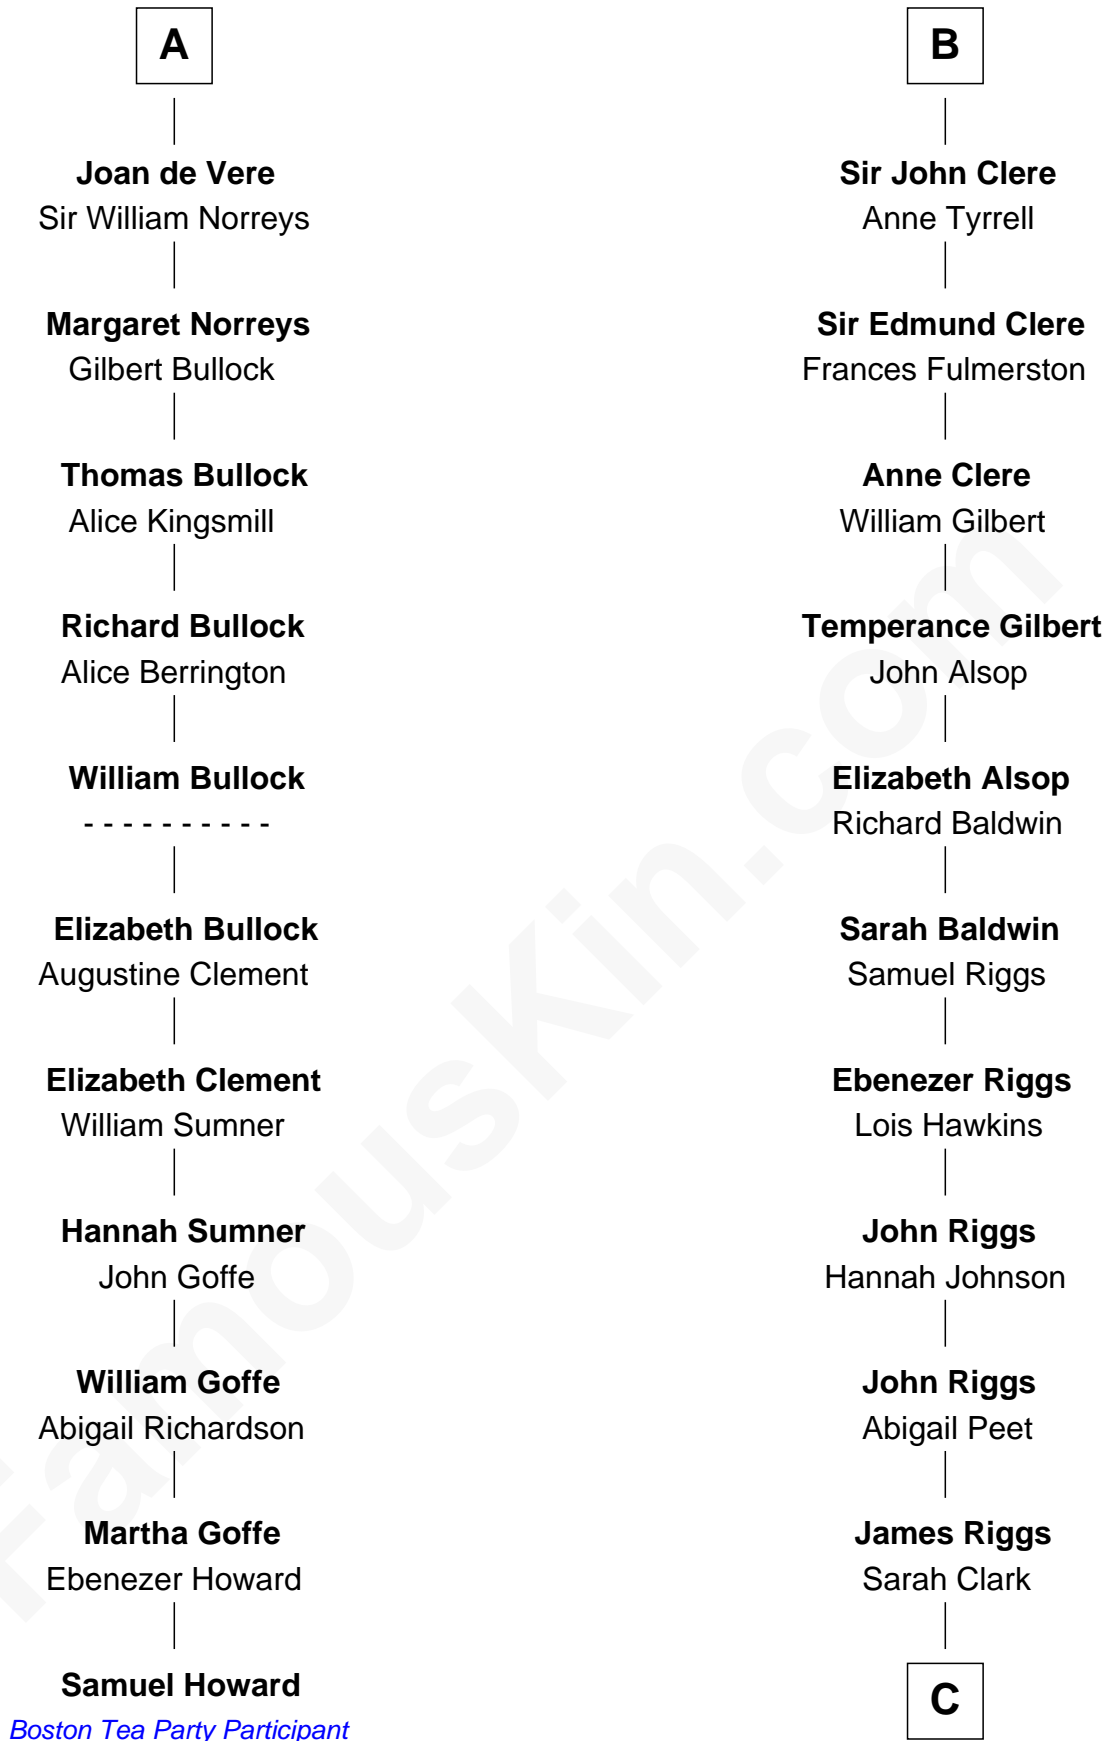

FamousKin.com

Relationship Chart of

Samuel Howard

Boston Tea Party Participant

17th cousin 4 times removed of

Mamie (Doud) Eisenhower

First Lady of President Dwight Eisenhower

C

George Riggs

Phebe Caniff

Maria Riggs

Eli Doud

Royal Houghton Doud

Mary Cornelia Sheldon

John Sheldon Doud

Elivera Mathilda Carlson

Mamie (Doud) Eisenhower

First Lady of Dwight Eisenhower