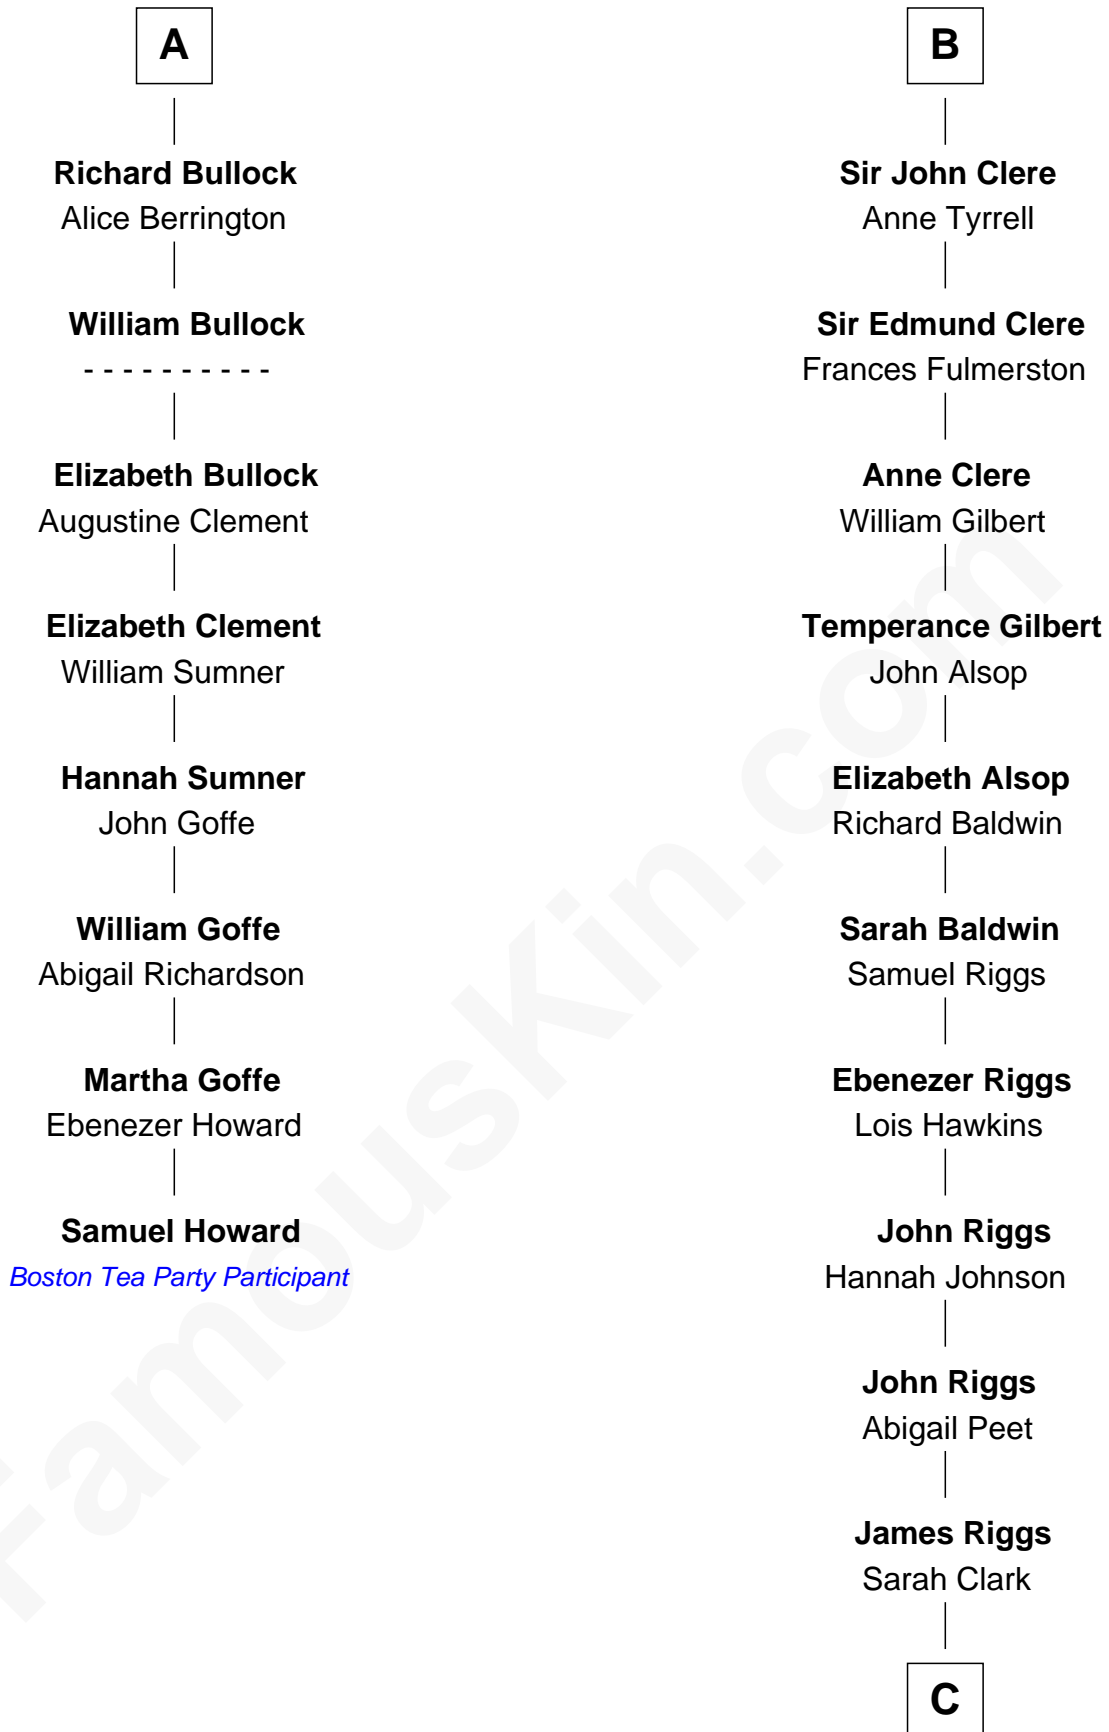

FamousKin.com

Relationship Chart of

Samuel Howard

Boston Tea Party Participant

14th cousin 7 times removed of

Mamie (Doud) Eisenhower

First Lady of President Dwight Eisenhower

Bartholomew de Badlesmere

Sir Thomas Butler

Anne Hankeford

Margaret Butler

Sir William Boleyn

Alice Boleyn

Sir Robert Clere

B

C