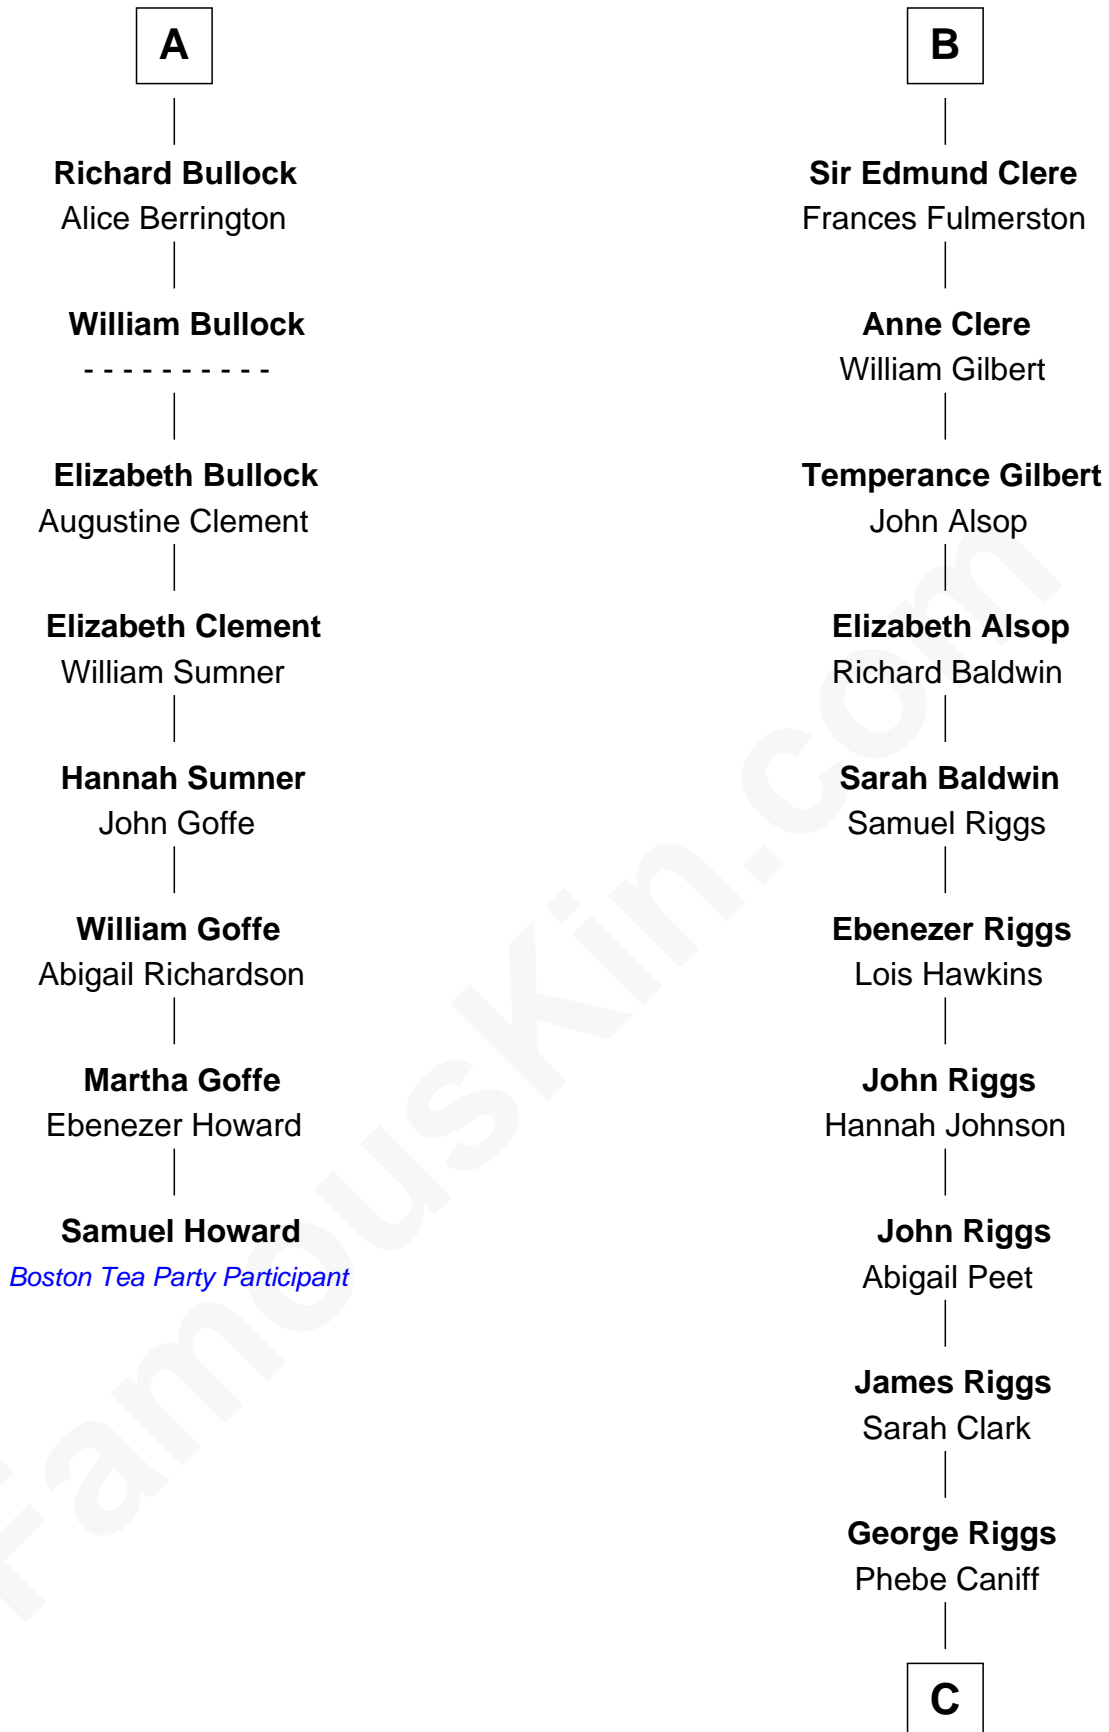

## Relationship Chart of

### Samuel Howard

*Boston Tea Party Participant*

14th cousin 6 times removed of

### Mamie (Doud) Eisenhower

*First Lady of President Dwight Eisenhower*

C

—  
**Maria Riggs**

Eli Doud  
—

—  
**Royal Houghton Doud**

Mary Cornelia Sheldon  
—

—  
**John Sheldon Doud**