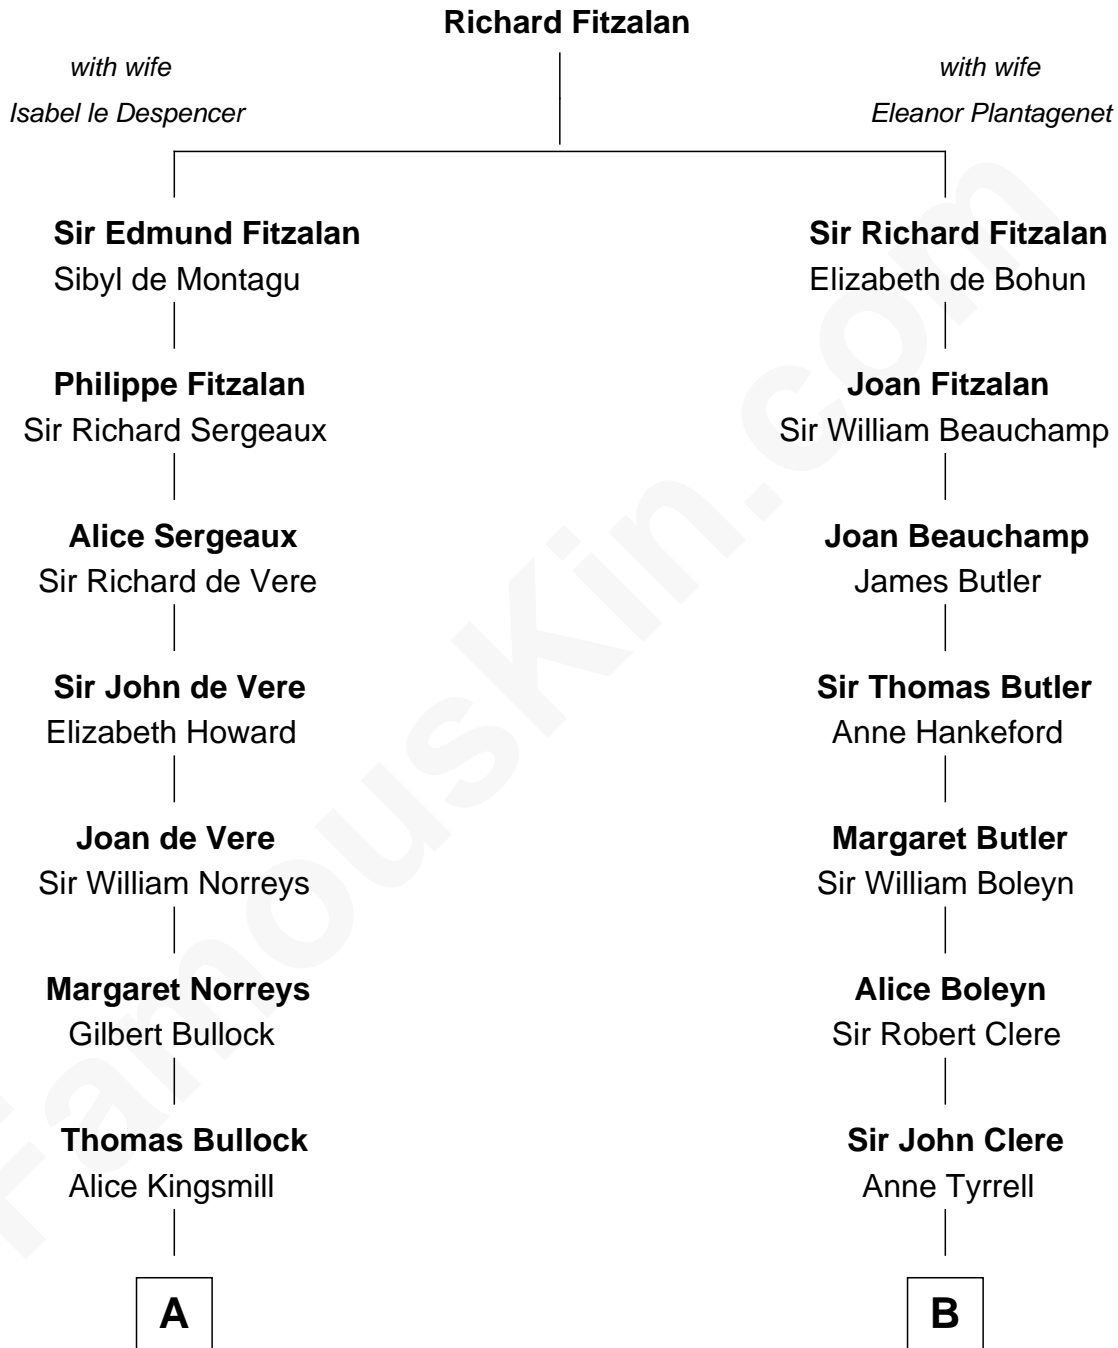

FamousKin.com

Relationship Chart of

Samuel Howard

Boston Tea Party Participant

14th cousin 6 times removed of

Mamie (Doud) Eisenhower

First Lady of President Dwight Eisenhower