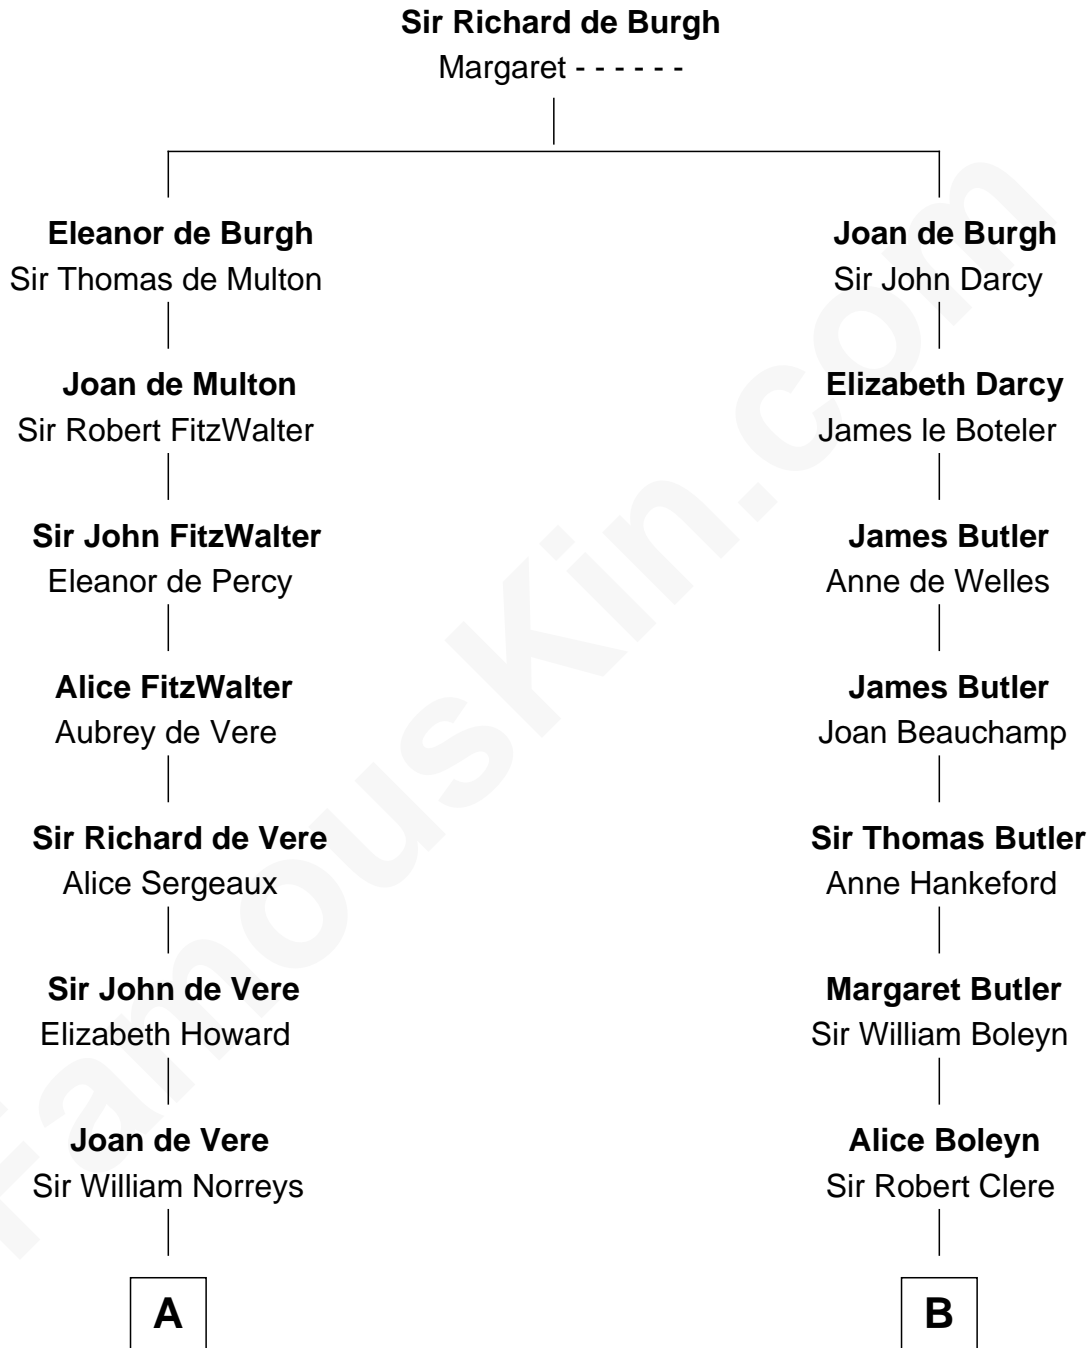

FamousKin.com

Relationship Chart of

Samuel Howard

Boston Tea Party Participant

16th cousin 5 times removed of

Mamie (Doud) Eisenhower

First Lady of President Dwight Eisenhower

C

George Riggs

Phebe Caniff

Maria Riggs

Eli Doud

Royal Houghton Doud

Mary Cornelia Sheldon

John Sheldon Doud

Elivera Mathilda Carlson

Mamie (Doud) Eisenhower

First Lady of Dwight Eisenhower

FamousKin.com