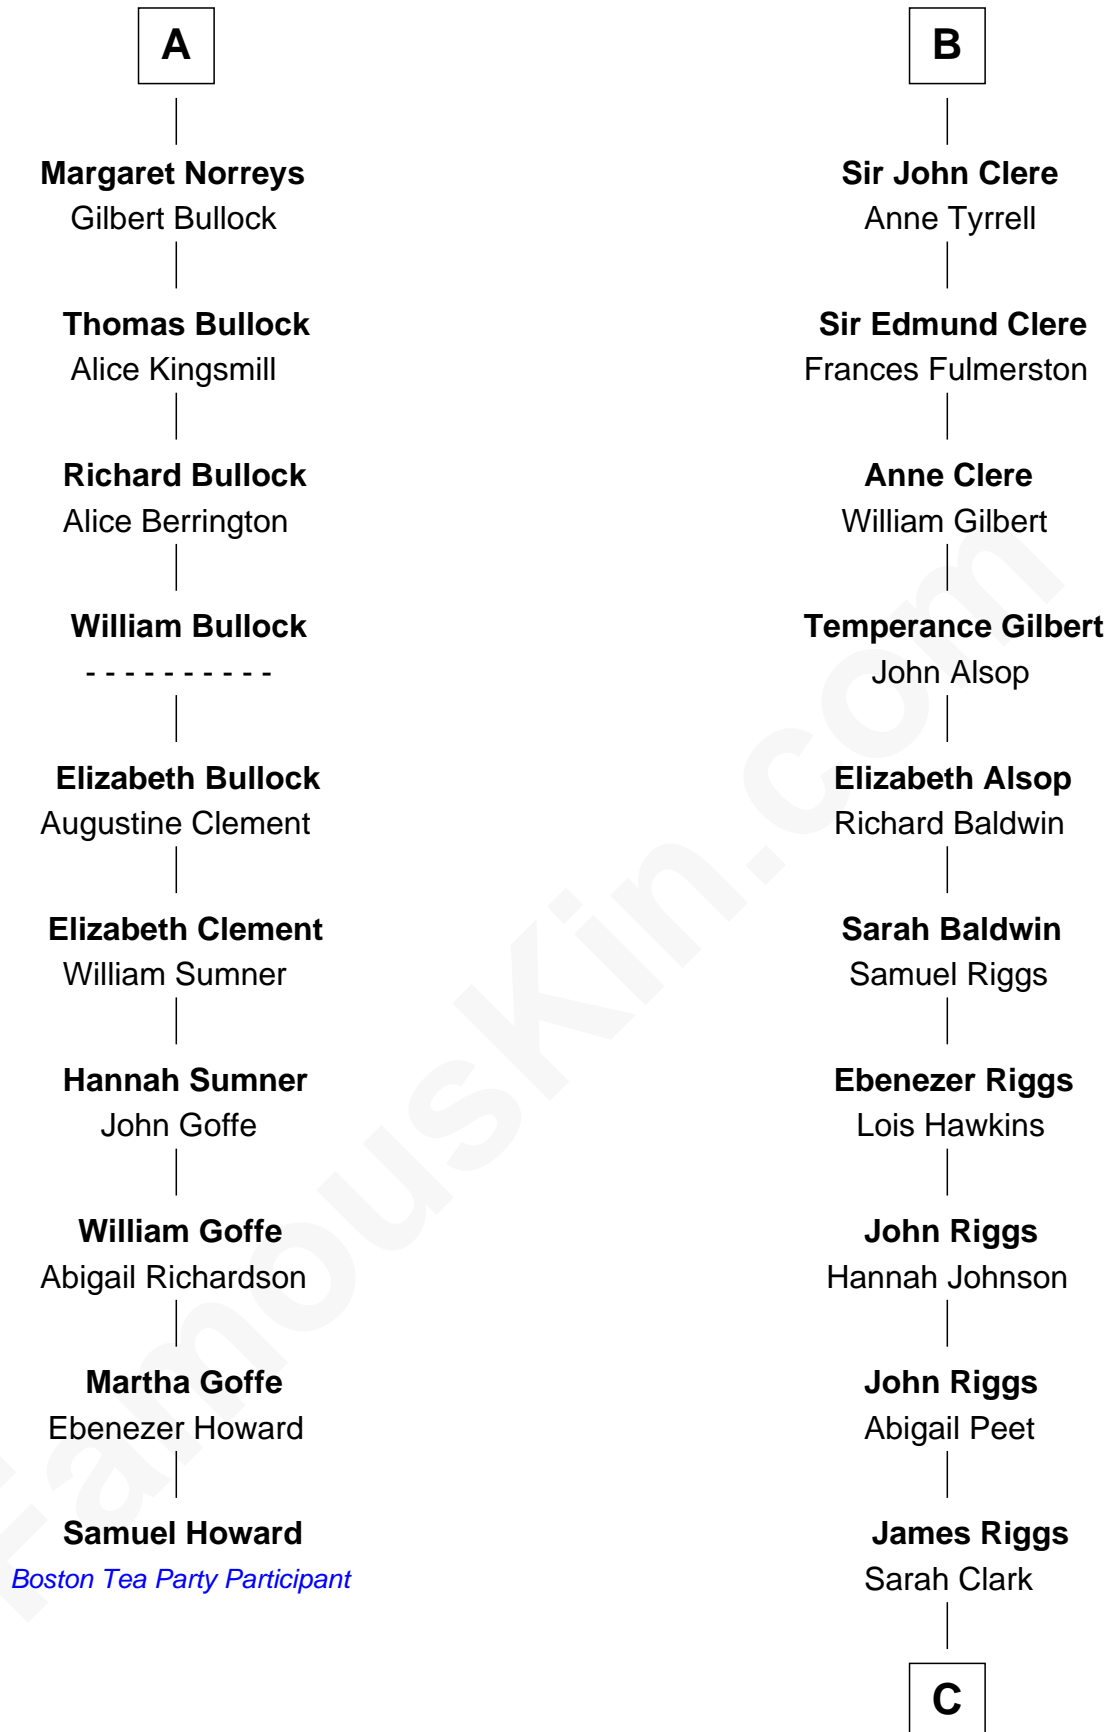

FamousKin.com

Relationship Chart of

Samuel Howard

Boston Tea Party Participant

16th cousin 5 times removed of

Mamie (Doud) Eisenhower

First Lady of President Dwight Eisenhower

C

George Riggs

Phebe Caniff

Maria Riggs

Eli Doud

Royal Houghton Doud

Mary Cornelia Sheldon

John Sheldon Doud

Elivera Mathilda Carlson