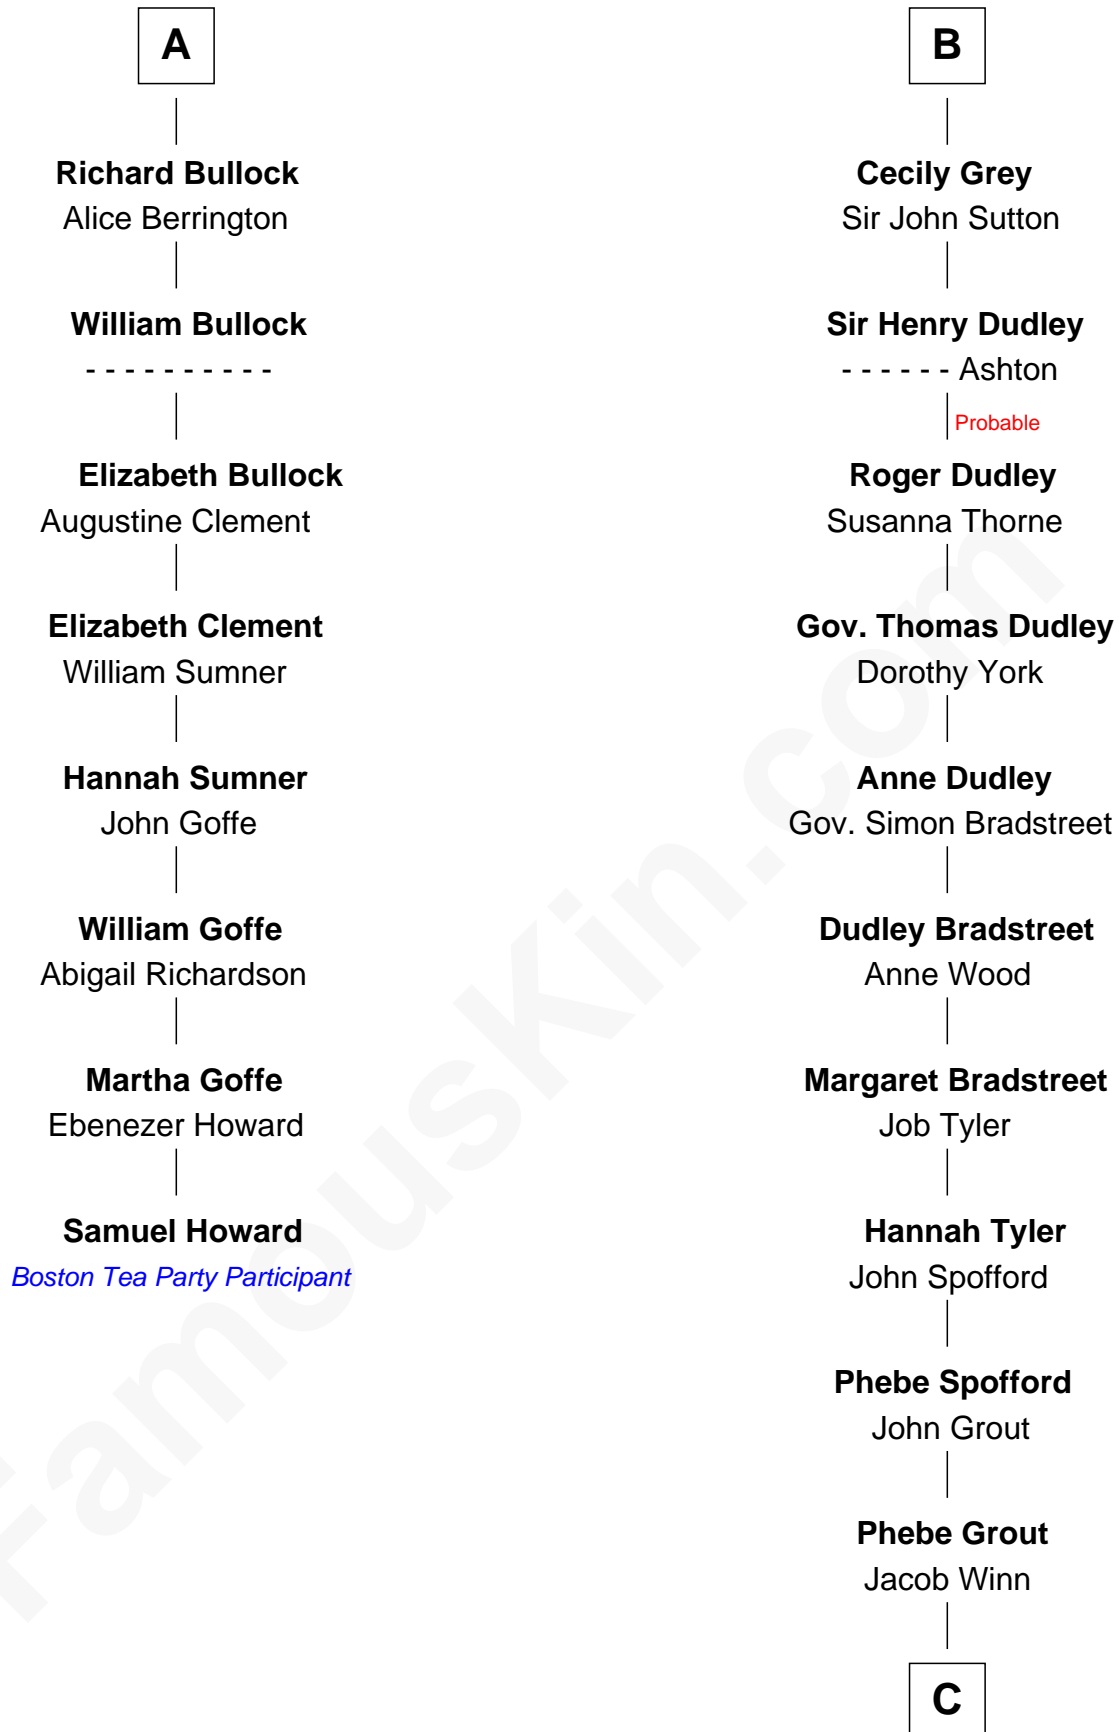

FamousKin.com Relationship Chart of

Samuel Howard

Boston Tea Party Participant

14th cousin 7 times removed of

Herbert Hoover

31st U.S. President

Bartholomew de Badlesmere

Margaret de Clare

C

—
Endymia Winn

Thomas Sherwood

—
Lucinda Sherwood

John Minthorn

—
Theodore Minthorn

Mary Wasley

—
Hulda Randall Minthorn

Jessie Clark Hoover

—
Herbert Hoover

31st U.S. President

FamousKin.com