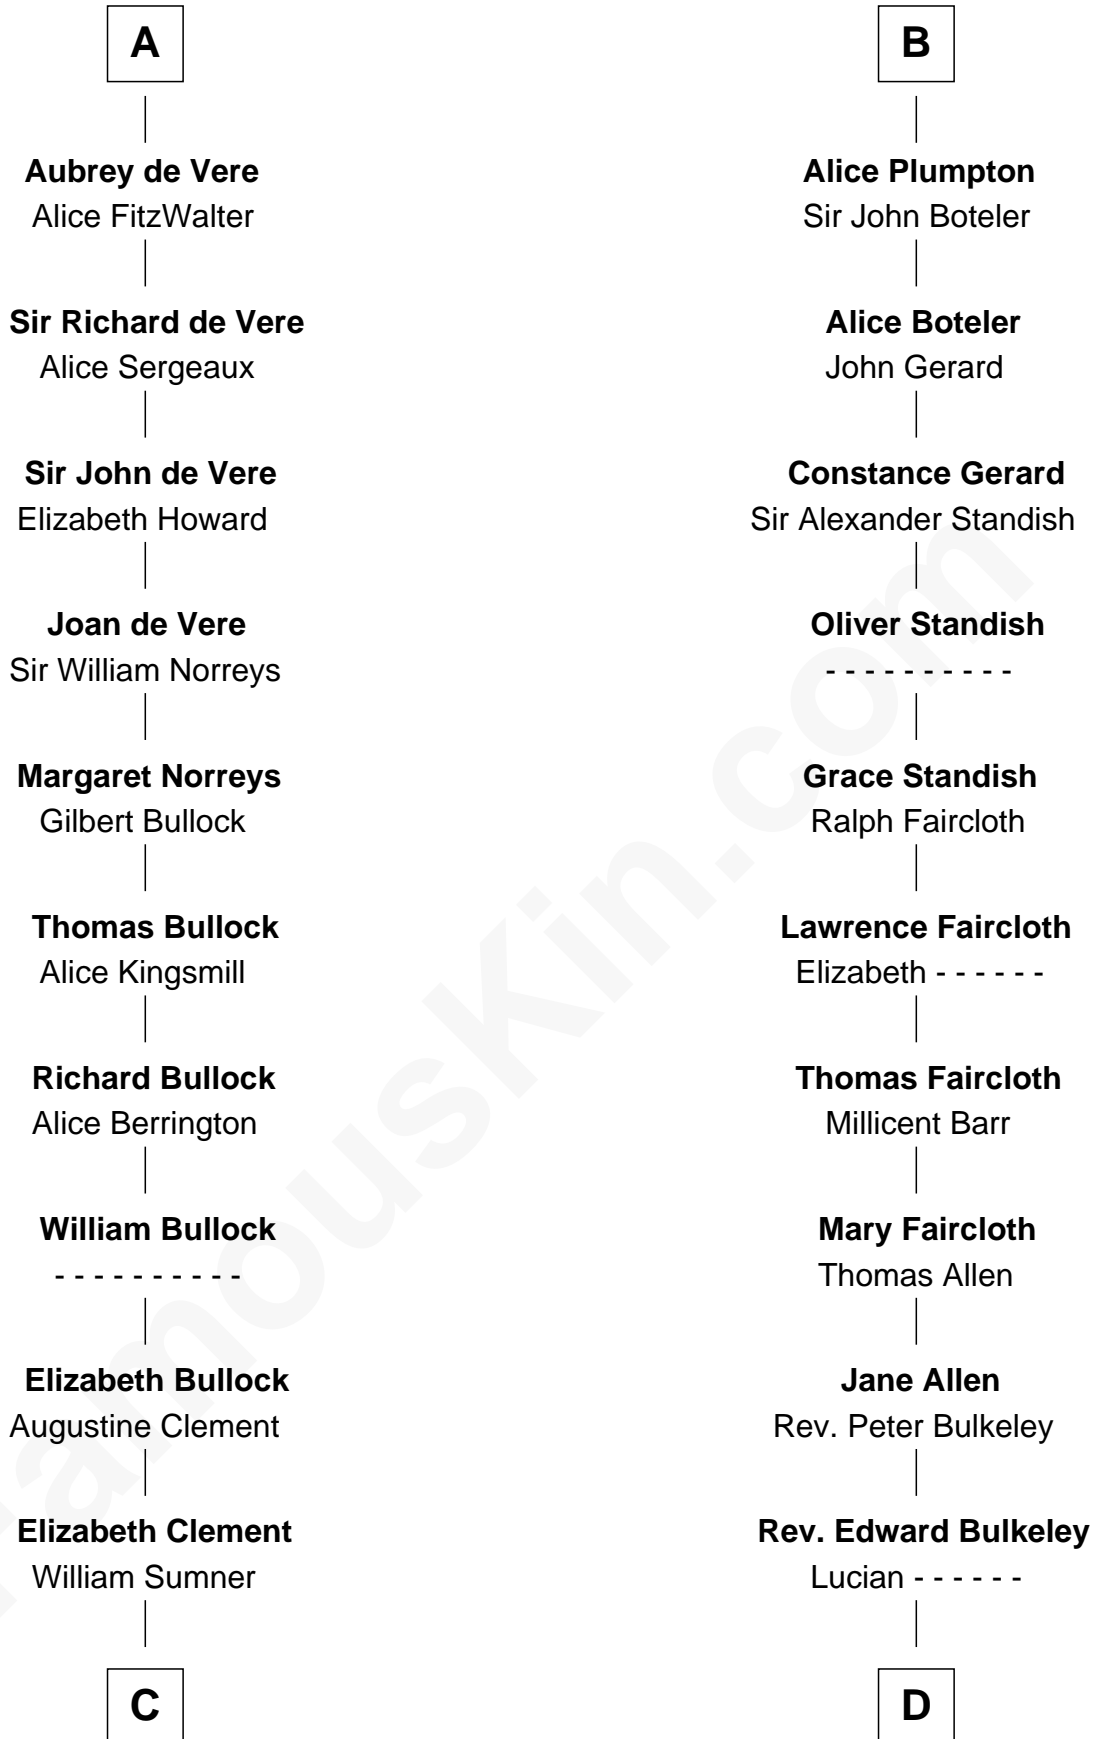

FamousKin.com Relationship Chart of

Samuel Howard

Boston Tea Party Participant

20th cousin of

Samuel Prescott

Completed Paul Revere's Midnight Ride

C

Hannah Sumner

John Goffe

William Goffe

Abigail Richardson

Martha Goffe

Ebenezer Howard

Samuel Howard

Boston Tea Party Participant

D