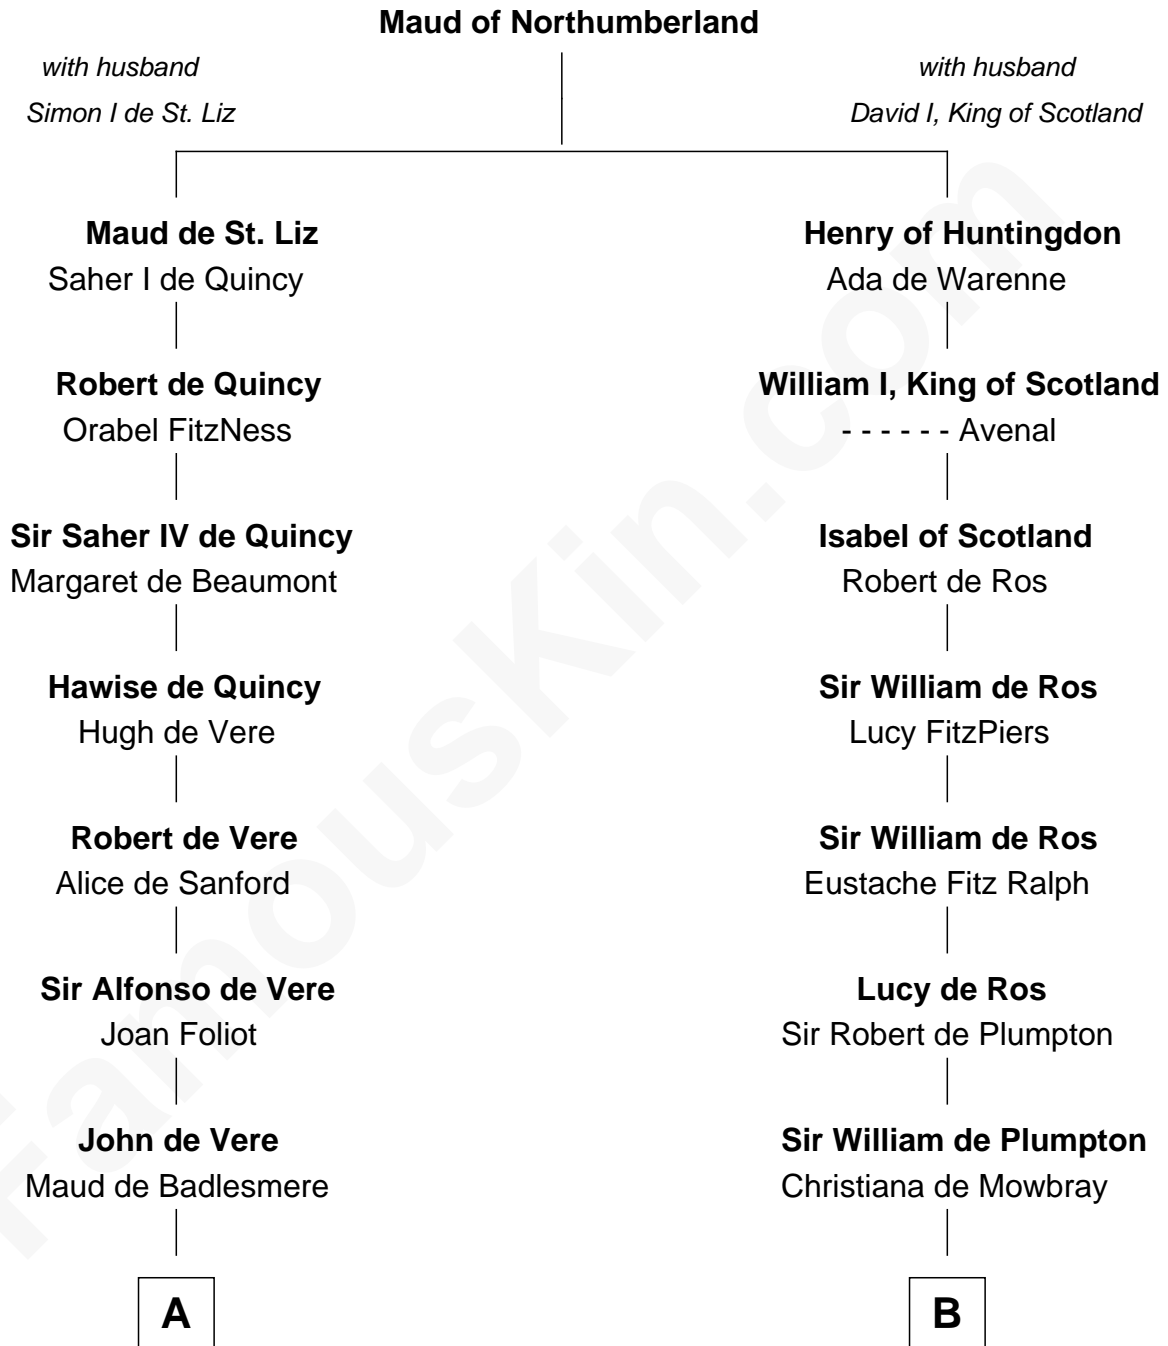

FamousKin.com Relationship Chart of

Samuel Howard

Boston Tea Party Participant

20th cousin of

Samuel Prescott

Completed Paul Revere's Midnight Ride

C

Hannah Sumner

John Goffe

William Goffe

Abigail Richardson

Martha Goffe

Ebenezer Howard

Samuel Howard

Boston Tea Party Participant

D