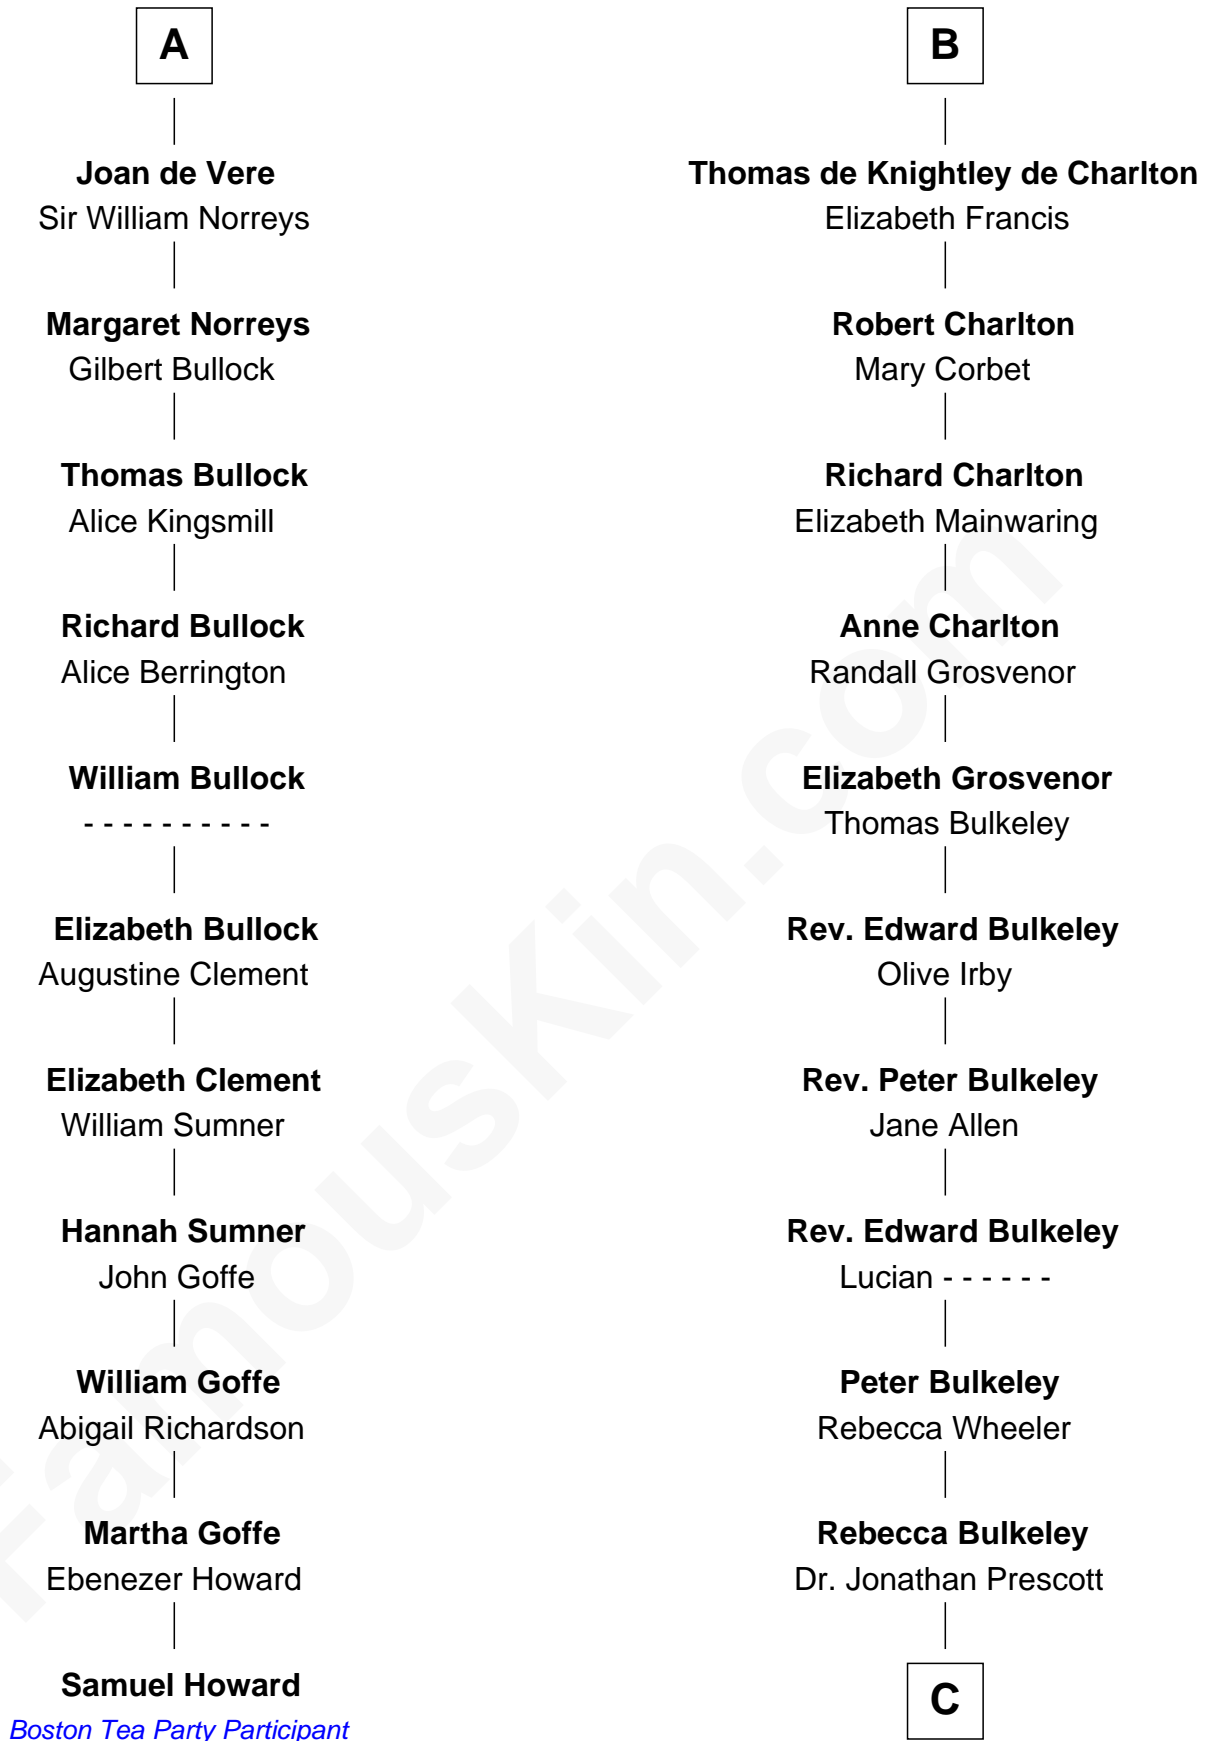

# FamousKin.com Relationship Chart of

**Samuel Howard**

*Boston Tea Party Participant*

17th cousin 1 time removed of

**Samuel Prescott**

*Completed Paul Revere's Midnight Ride*

**Sir William Longespee**

Ela of Salisbury

**C**

—  
**Dr. Abel Prescott**

Abigail Brigham

—  
**Samuel Prescott**

*Completed Paul Revere's Ride*

FamousKin.com