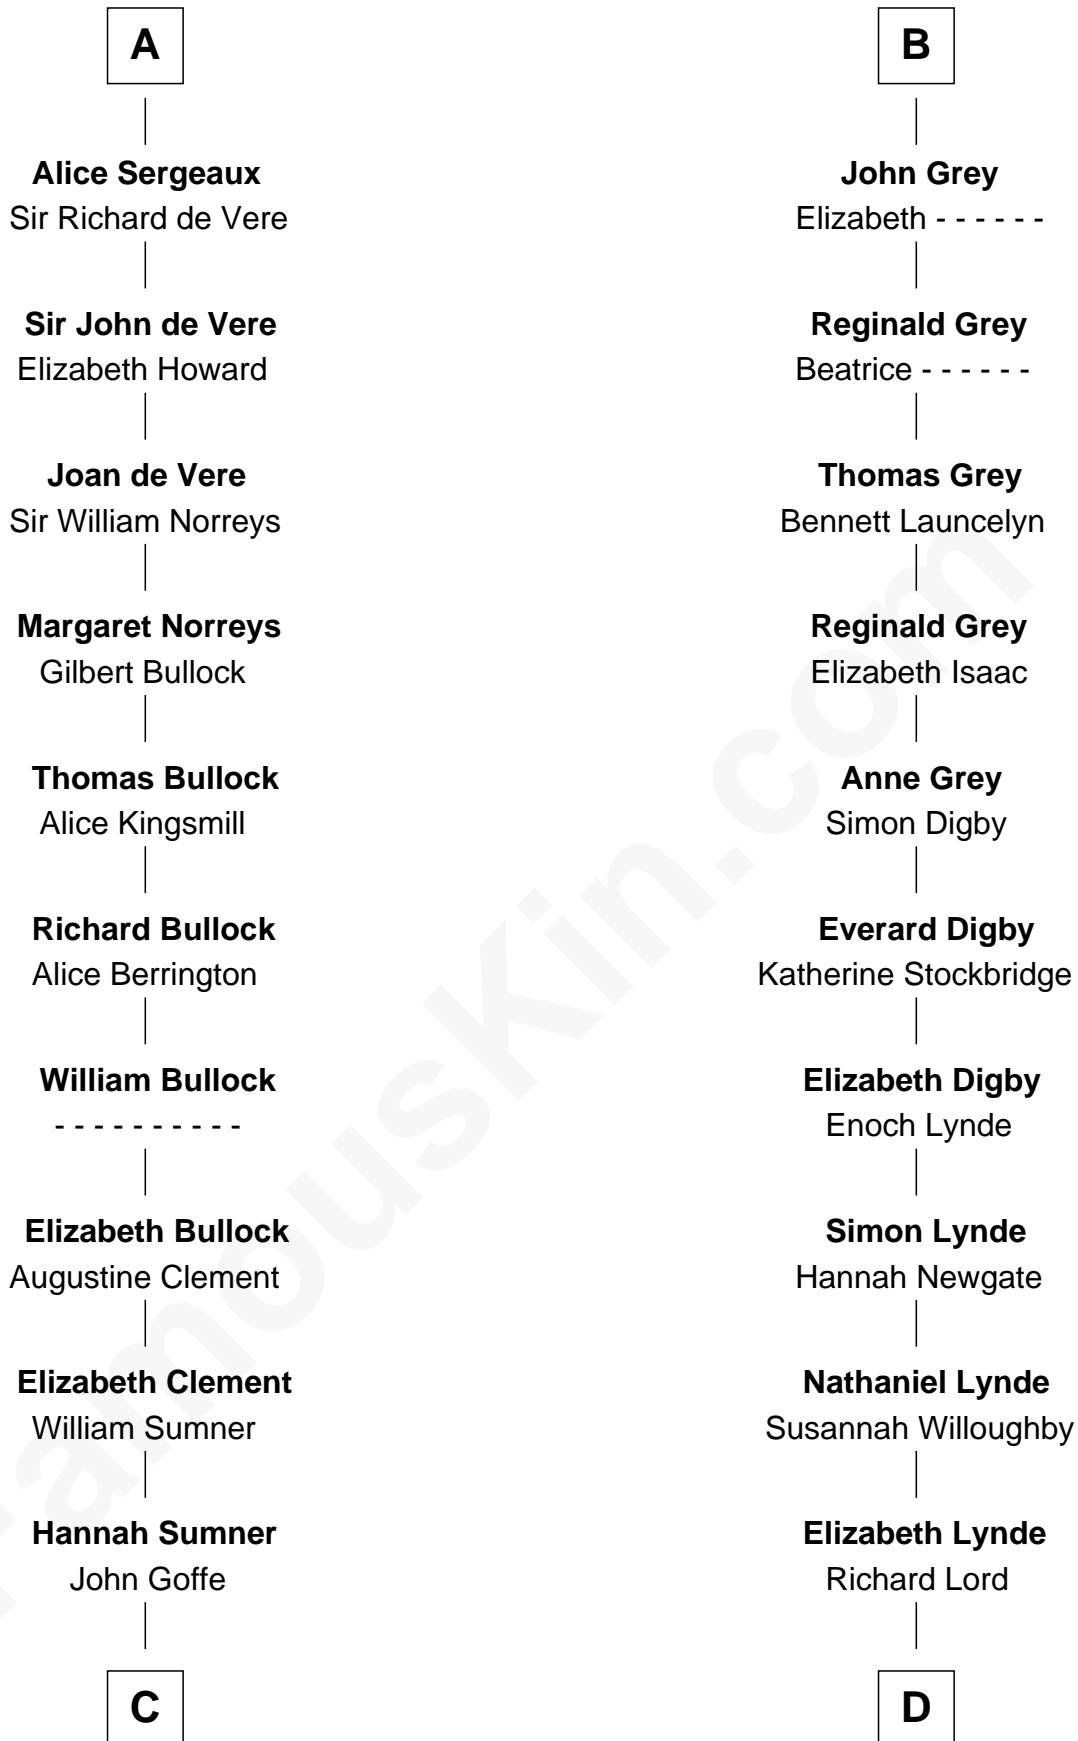

FamousKin.com

Relationship Chart of

Samuel Howard

Boston Tea Party Participant

19th cousin 2 times removed of

J.P. Morgan

American Banker and Art Collector

C

William Goffe
Abigail Richardson

Martha Goffe
Ebenezer Howard

Samuel Howard
Boston Tea Party Participant

D

Lynde Lord
Lois Sheldon

Lynde Lord
Mary Lyman

Mary Sheldon Lord
John Pierpont

Juliet Pierpont
Junius Spencer Morgan