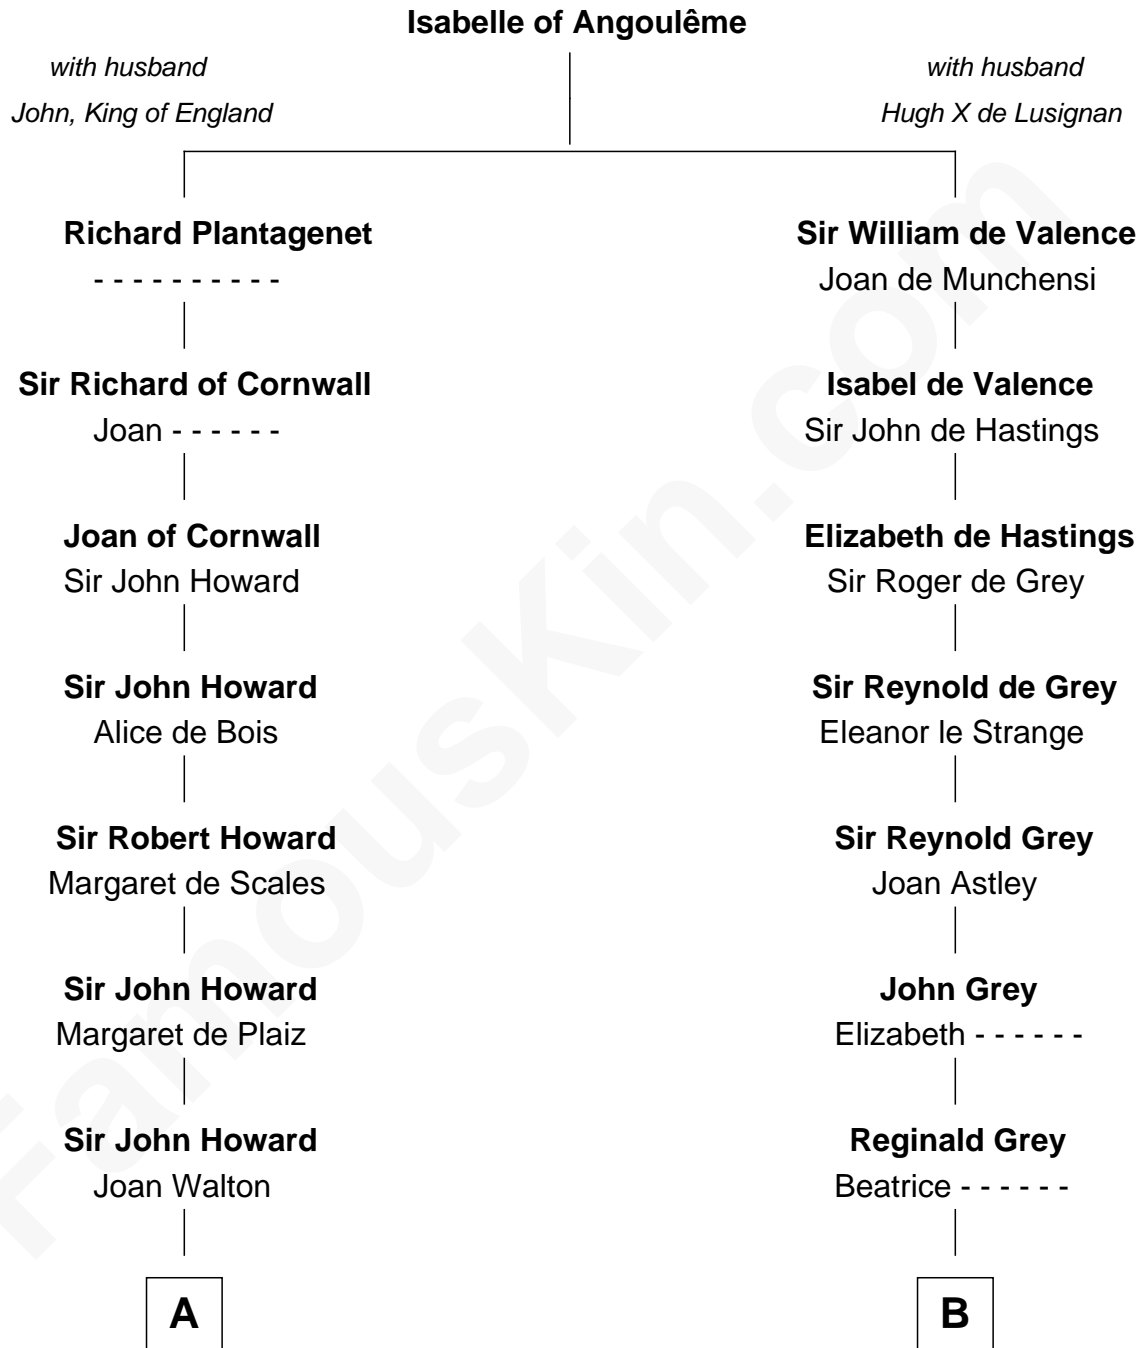

FamousKin.com Relationship Chart of

Samuel Howard

Boston Tea Party Participant

18th cousin 1 time removed of

J.P. Morgan

American Banker and Art Collector

C

Martha Goffe
Ebenezer Howard

Samuel Howard
Boston Tea Party Participant

D

Mary Sheldon Lord
John Pierpont

Juliet Pierpont
Junius Spencer Morgan

J.P. Morgan
American Banker and Art Collector

FamousKin.com