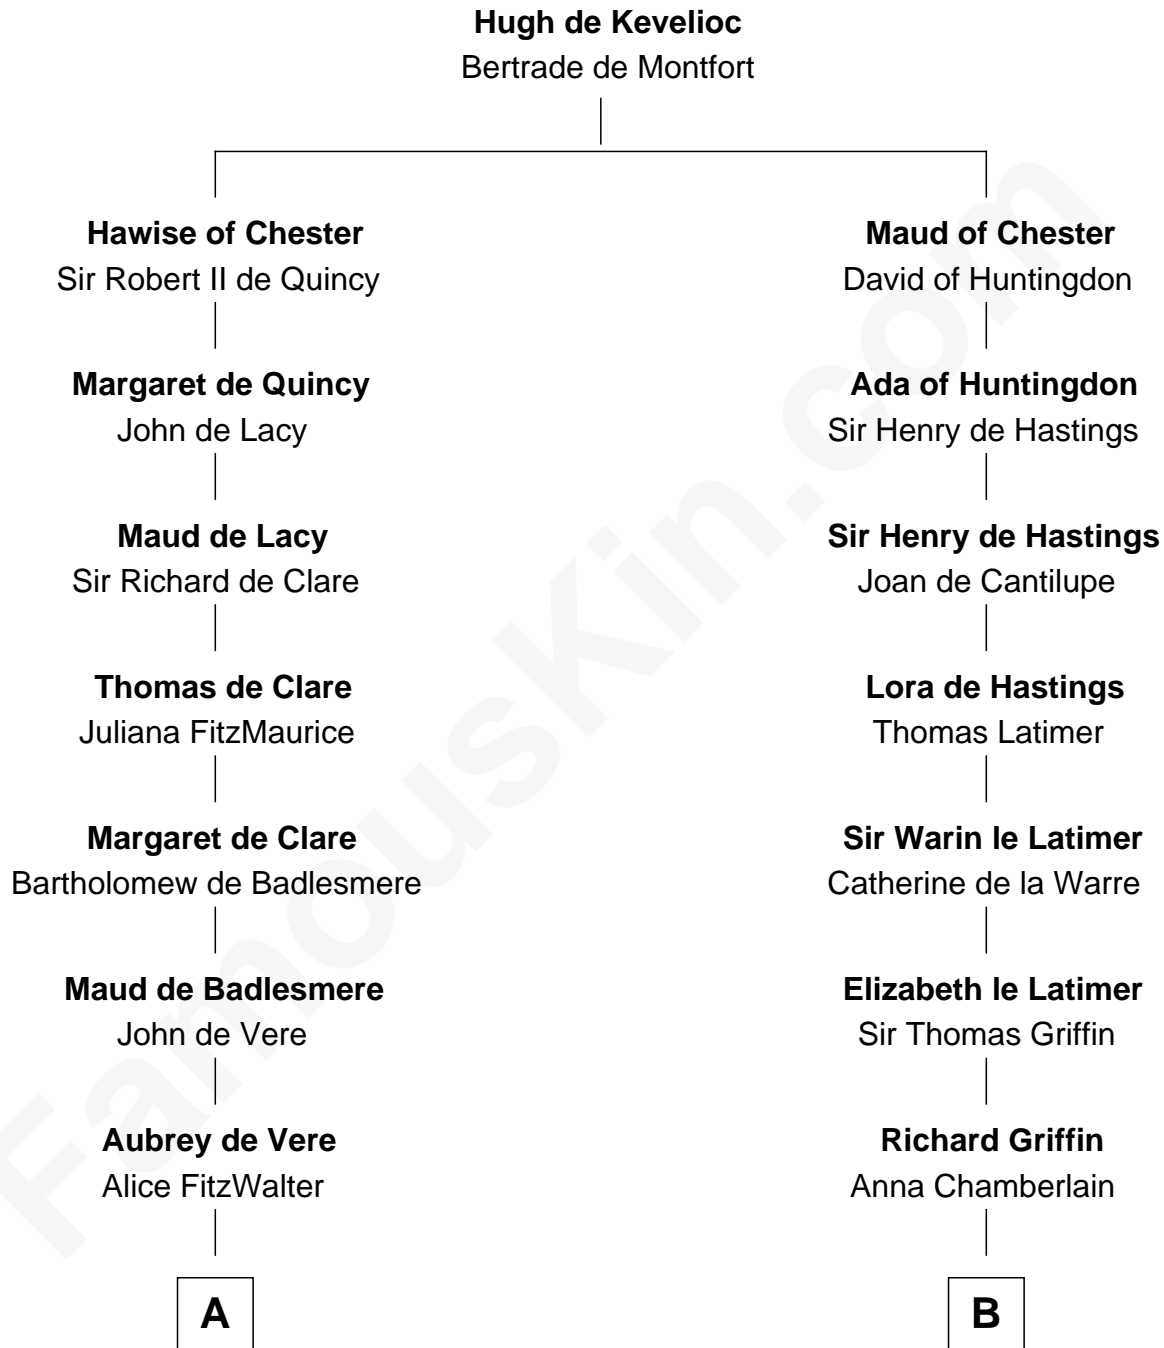

## Relationship Chart of

**Samuel Howard**

*Boston Tea Party Participant*

19th cousin 2 times removed of

**J.P. Morgan**

*American Banker and Art Collector*

**C**

**William Goffe**  
Abigail Richardson

**Martha Goffe**  
Ebenezer Howard

**Samuel Howard**  
*Boston Tea Party Participant*

**D**

**Lynde Lord**  
Lois Sheldon

**Lynde Lord**  
Mary Lyman

**Mary Sheldon Lord**  
John Pierpont

**Juliet Pierpont**  
Junius Spencer Morgan