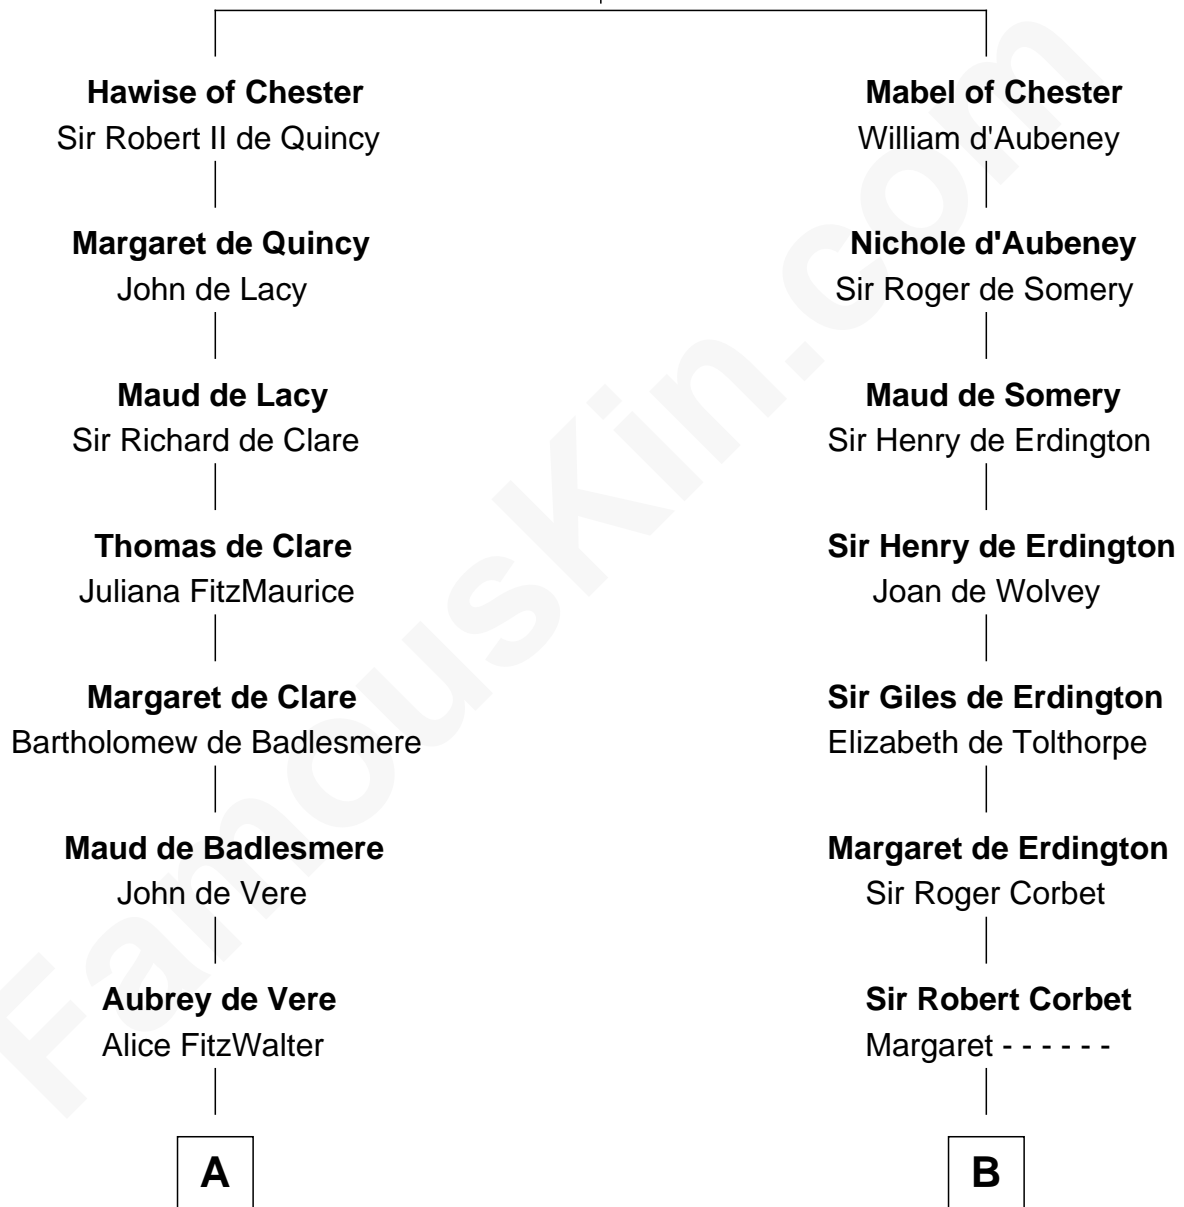

FamousKin.com Relationship Chart of

Samuel Howard

Boston Tea Party Participant

19th cousin 2 times removed of

John Davis Long

32nd Governor of Massachusetts

Hugh de Kevelioc
Bertrade de Montfort

C

William Goffe
Abigail Richardson

Martha Goffe
Ebenezer Howard

Samuel Howard
Boston Tea Party Participant

D

Simon Davis
Hannah Gates

David Davis
Abigail Brown

Simon Davis
Persis Temple

Julia Temple Davis
Zadoc Long