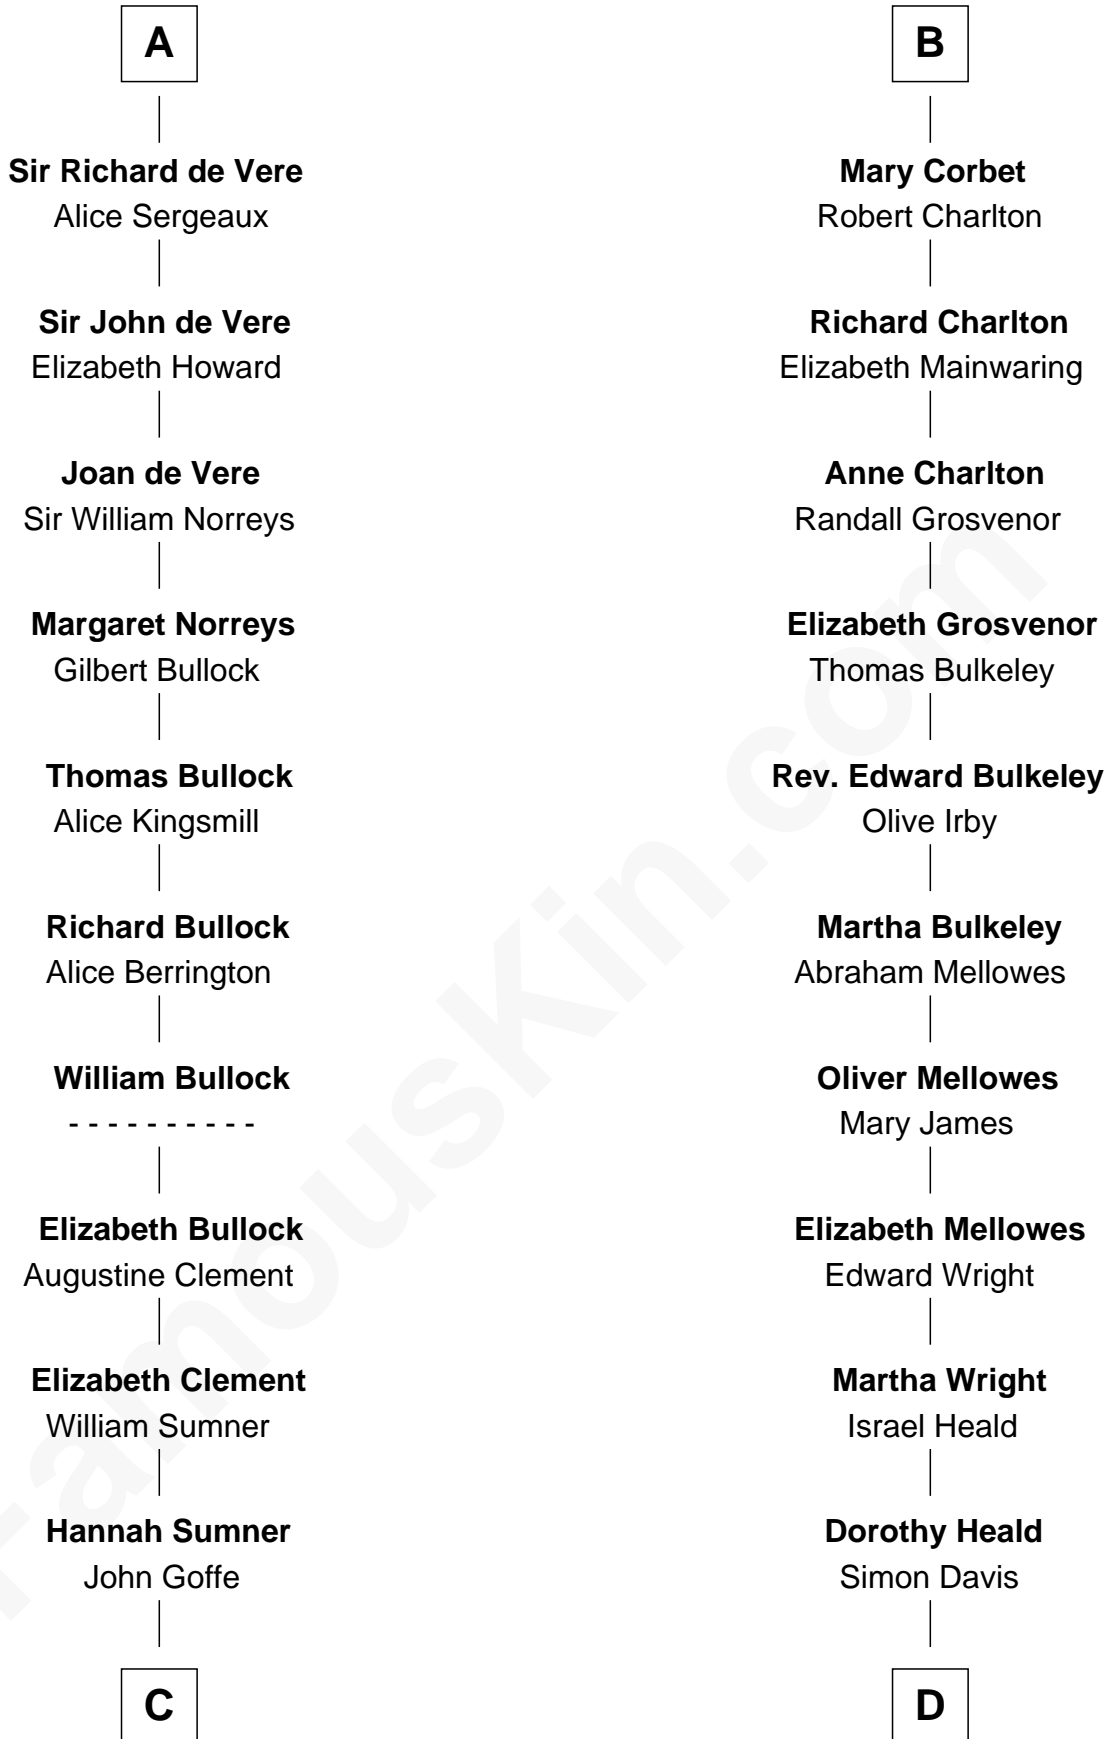

FamousKin.com Relationship Chart of

Samuel Howard

Boston Tea Party Participant

19th cousin 2 times removed of

John Davis Long

32nd Governor of Massachusetts

Hugh de Kevelioc
Bertrade de Montfort

C

William Goffe
Abigail Richardson

Martha Goffe
Ebenezer Howard

Samuel Howard
Boston Tea Party Participant

D

Simon Davis
Hannah Gates

David Davis
Abigail Brown

Simon Davis
Persis Temple

Julia Temple Davis
Zadoc Long