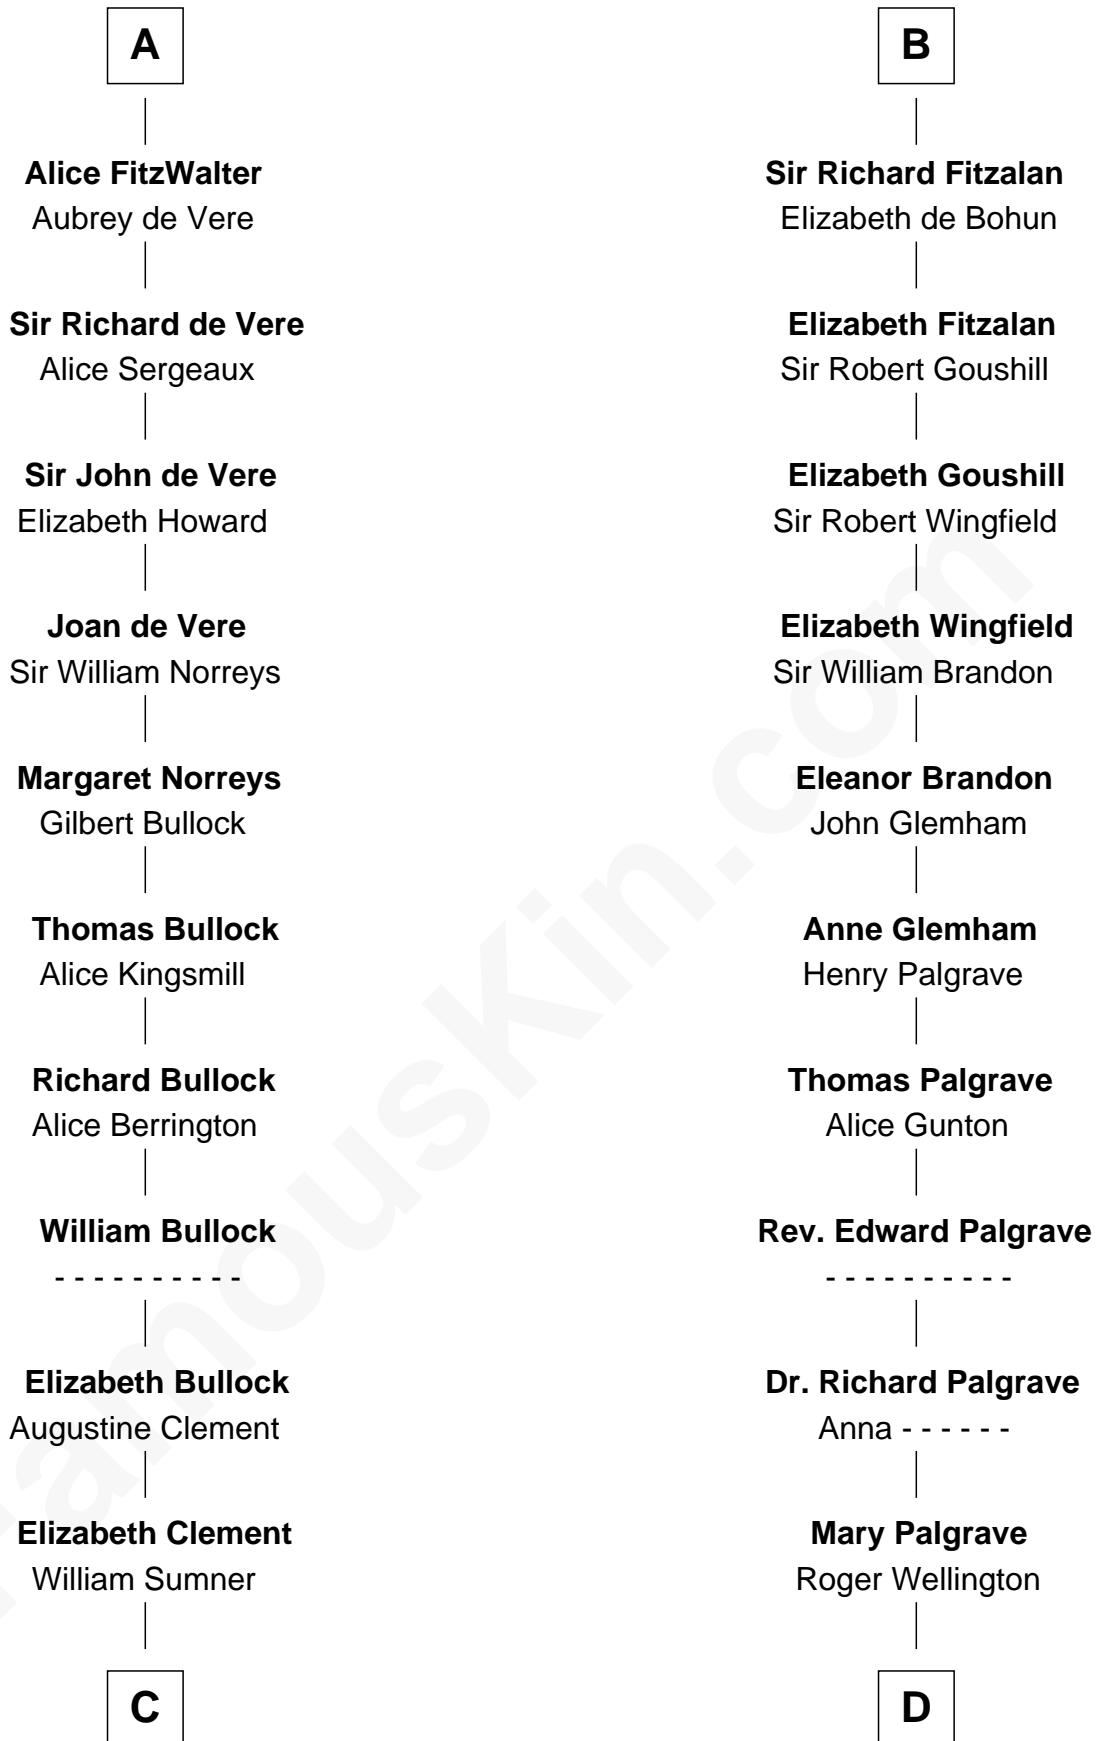

# FamousKin.com Relationship Chart of

**Samuel Howard**

*Boston Tea Party Participant*

19th cousin 1 time removed of

**Roger Sherman**

*Signer of the Declaration of Independence*

**C**

**Hannah Sumner**

John Goffe

**William Goffe**

Abigail Richardson

**Martha Goffe**

Ebenezer Howard

**Samuel Howard**

*Boston Tea Party Participant*

**D**

**Benjamin Wellington**

Elizabeth Sweetman

**Mehetable Wellington**

William Sherman

**Roger Sherman**

*Signer of Declaration of Independence*

FamousKin.com