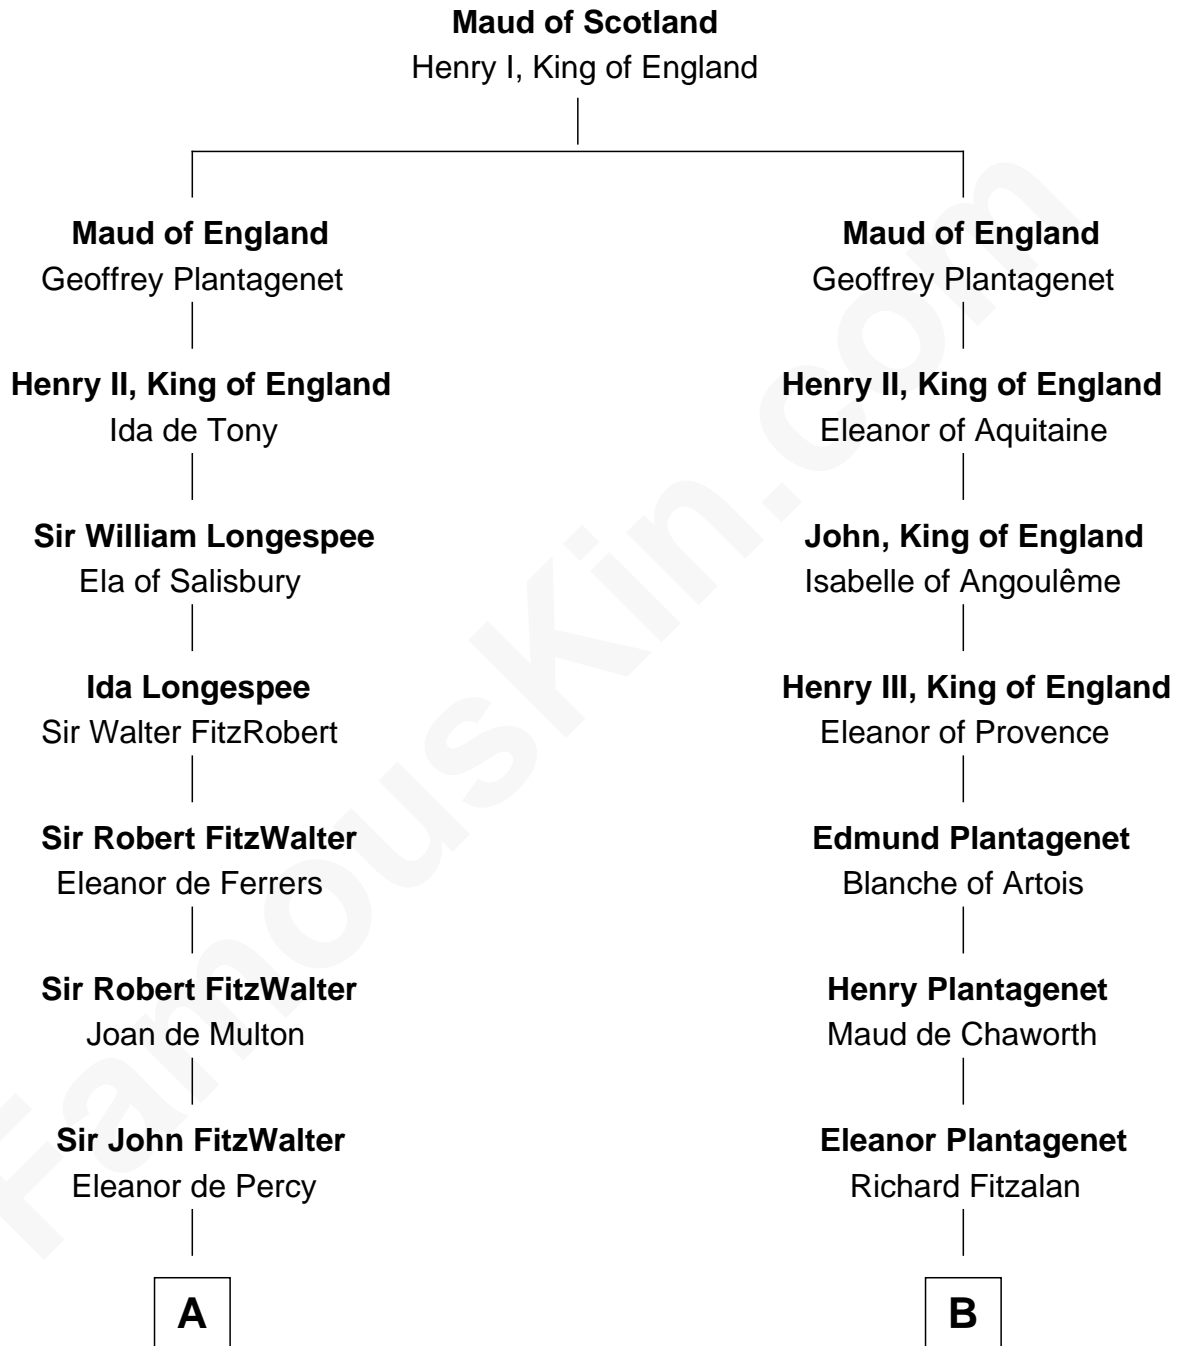

# FamousKin.com Relationship Chart of

**Samuel Howard**

*Boston Tea Party Participant*

19th cousin 1 time removed of

**Roger Sherman**

*Signer of the Declaration of Independence*

**C**

**Hannah Sumner**

John Goffe

**William Goffe**

Abigail Richardson

**Martha Goffe**

Ebenezer Howard

**Samuel Howard**

*Boston Tea Party Participant*

**D**

**Benjamin Wellington**

Elizabeth Sweetman

**Mehetable Wellington**

William Sherman

**Roger Sherman**

*Signer of Declaration of Independence*

FamousKin.com