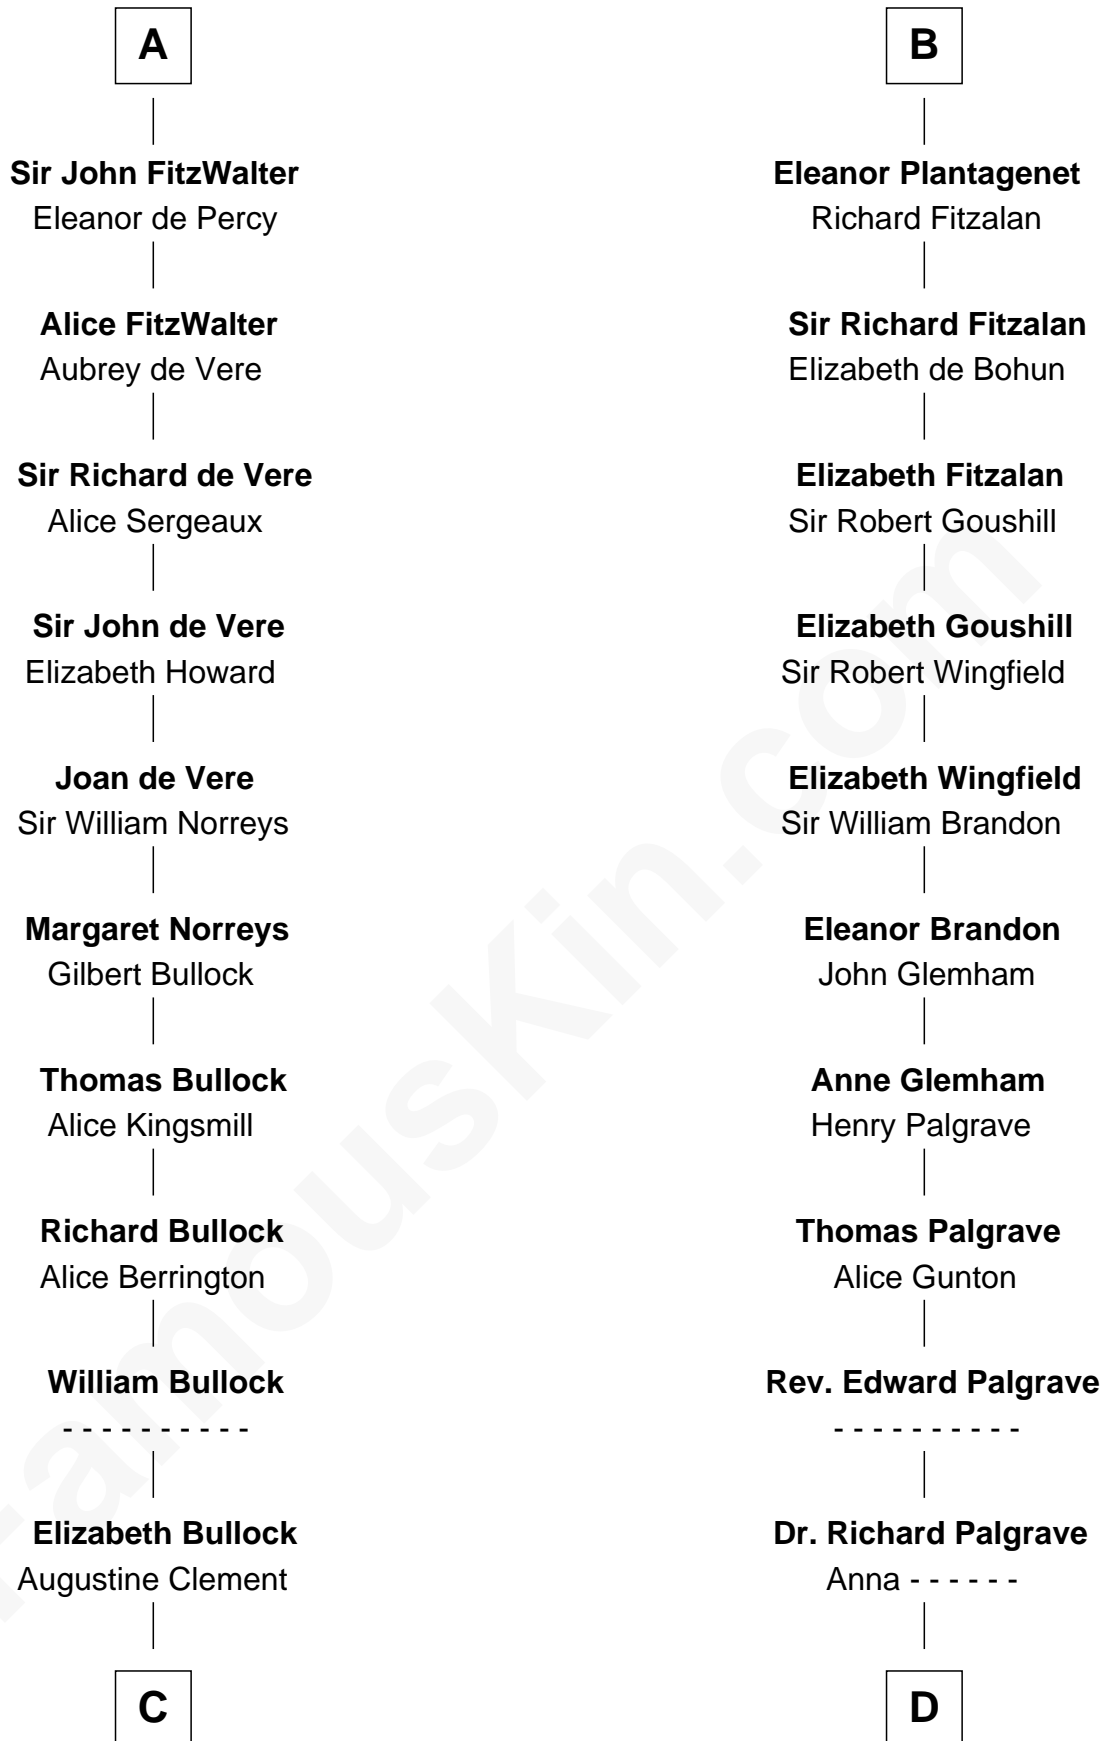

FamousKin.com

Relationship Chart of

Samuel Howard

Boston Tea Party Participant

20th cousin 1 time removed of

Roger Sherman

Signer of the Declaration of Independence

C

Elizabeth Clement

William Sumner

Hannah Sumner

John Goffe

William Goffe

Abigail Richardson

Martha Goffe

Ebenezer Howard

Samuel Howard

Boston Tea Party Participant

D

Mary Palgrave

Roger Wellington

Benjamin Wellington

Elizabeth Sweetman

Mehetable Wellington