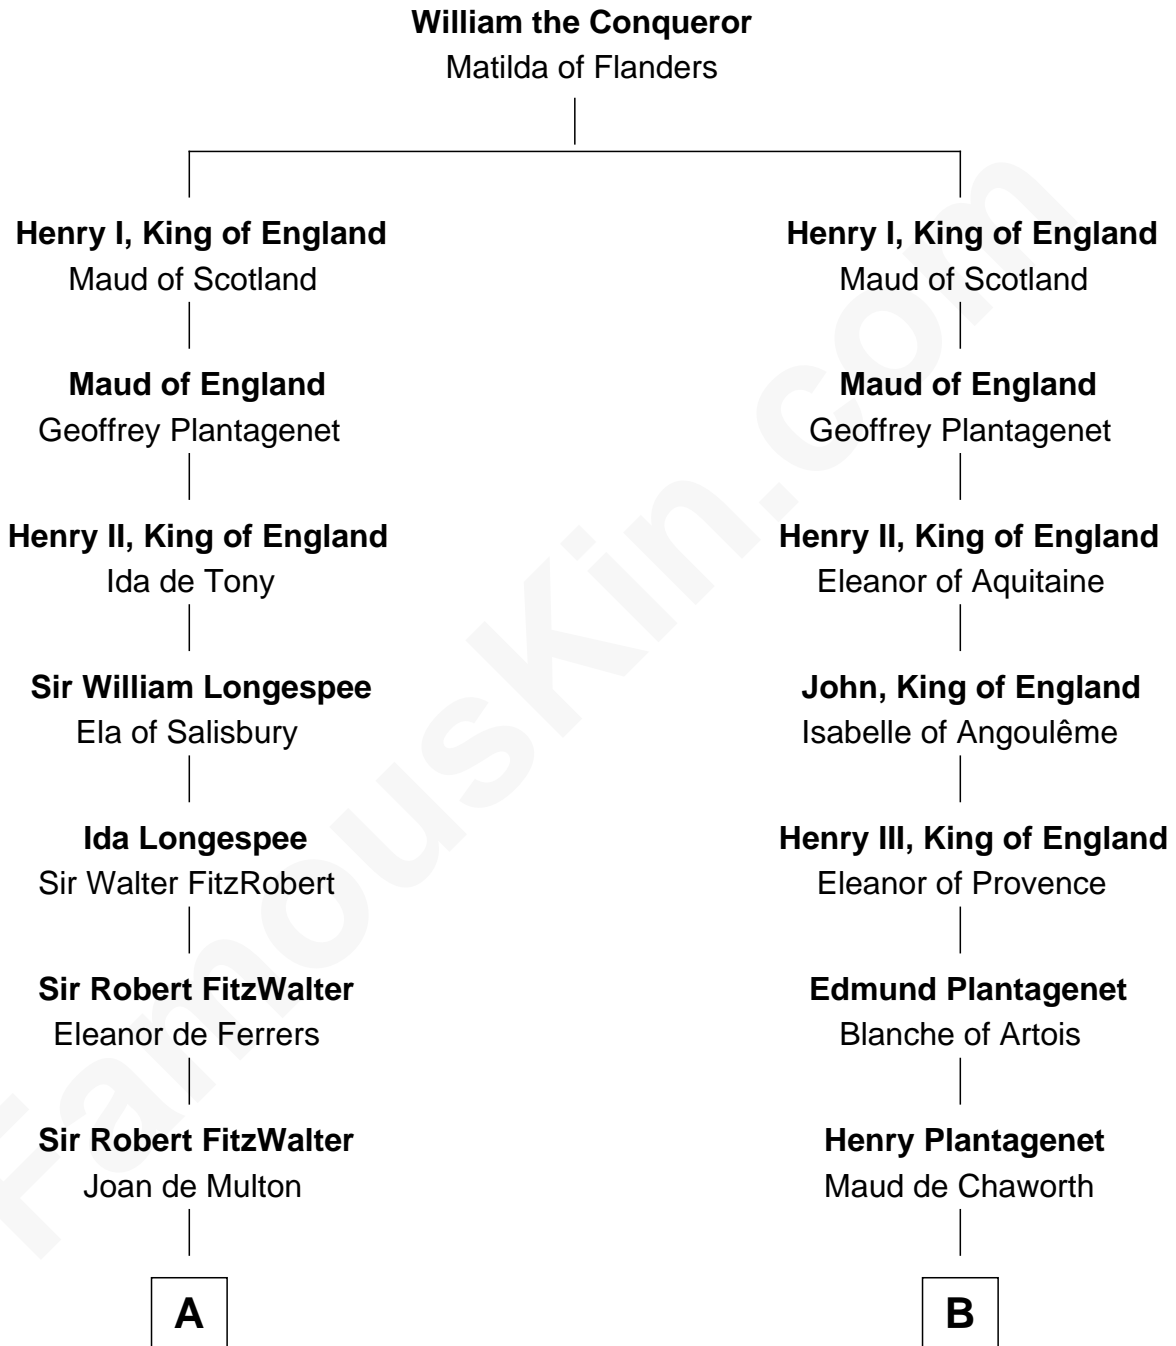

FamousKin.com

Relationship Chart of

Samuel Howard

Boston Tea Party Participant

20th cousin 1 time removed of

Roger Sherman

Signer of the Declaration of Independence

C

Samuel Howard

Boston Tea Party Participant

D

Mary Palgrave

Roger Wellington

Benjamin Wellington

Elizabeth Sweetman

Mehetable Wellington