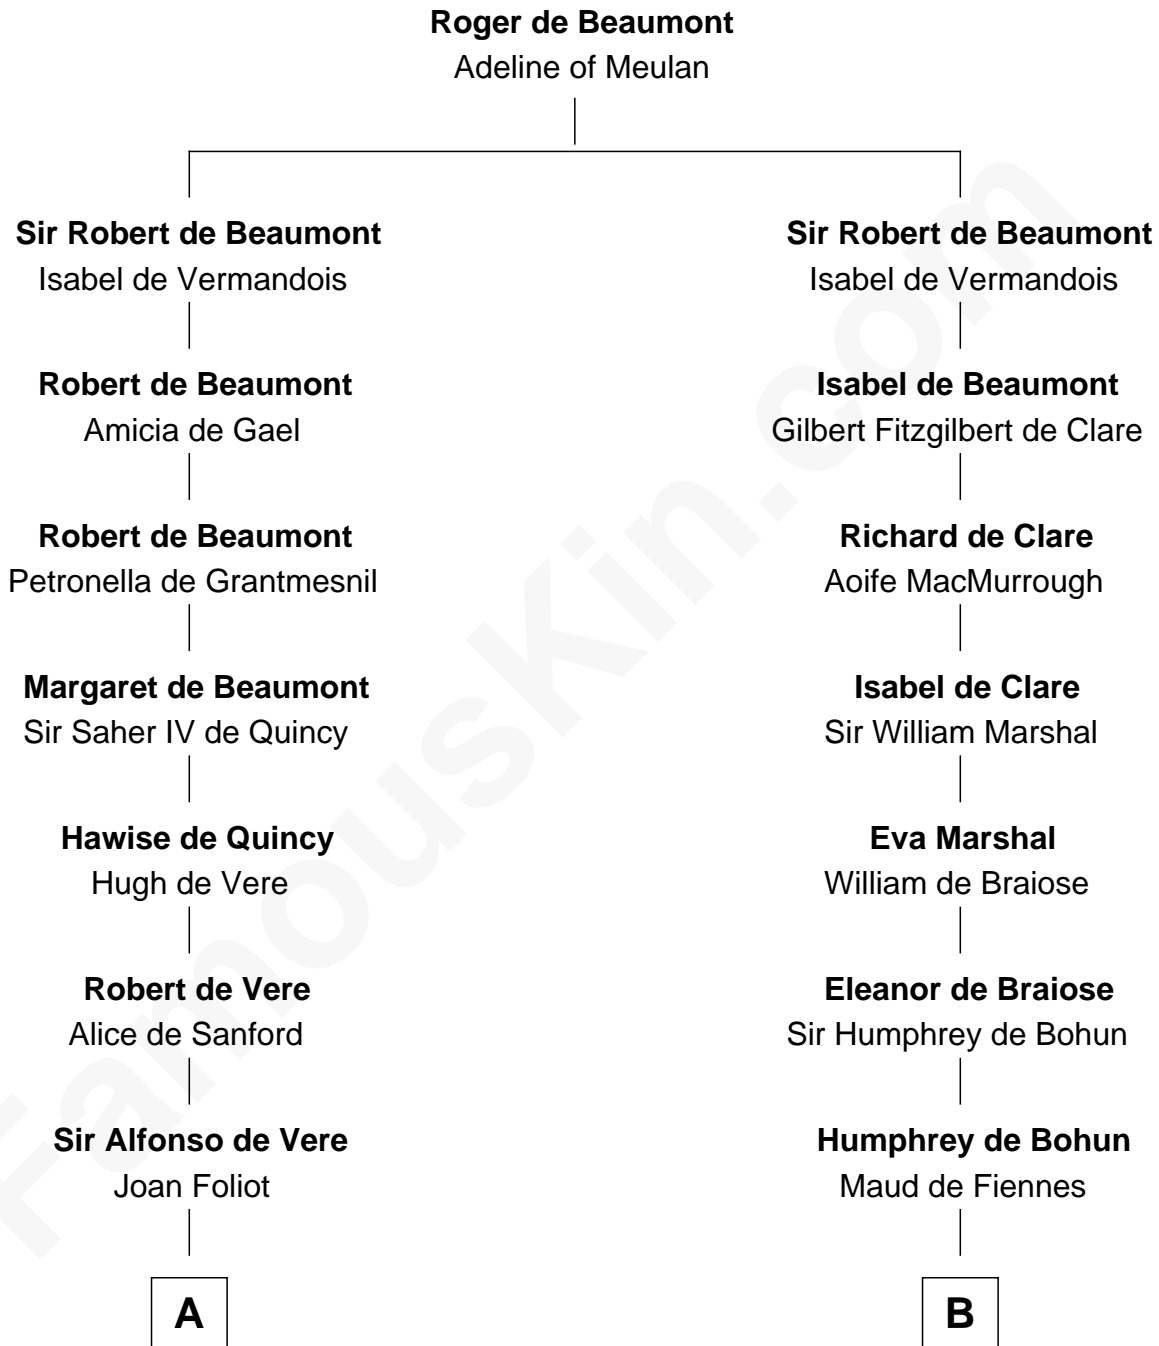

FamousKin.com

Relationship Chart of

Samuel Howard

Boston Tea Party Participant

21st cousin of

Roger Sherman

Signer of the Declaration of Independence

C

Elizabeth Clement

William Sumner

Hannah Sumner

John Goffe

William Goffe

Abigail Richardson

Martha Goffe

Ebenezer Howard

Samuel Howard

Boston Tea Party Participant

D

Dr. Richard Palgrave

Anna - - - - -

Mary Palgrave

Roger Wellington

Benjamin Wellington