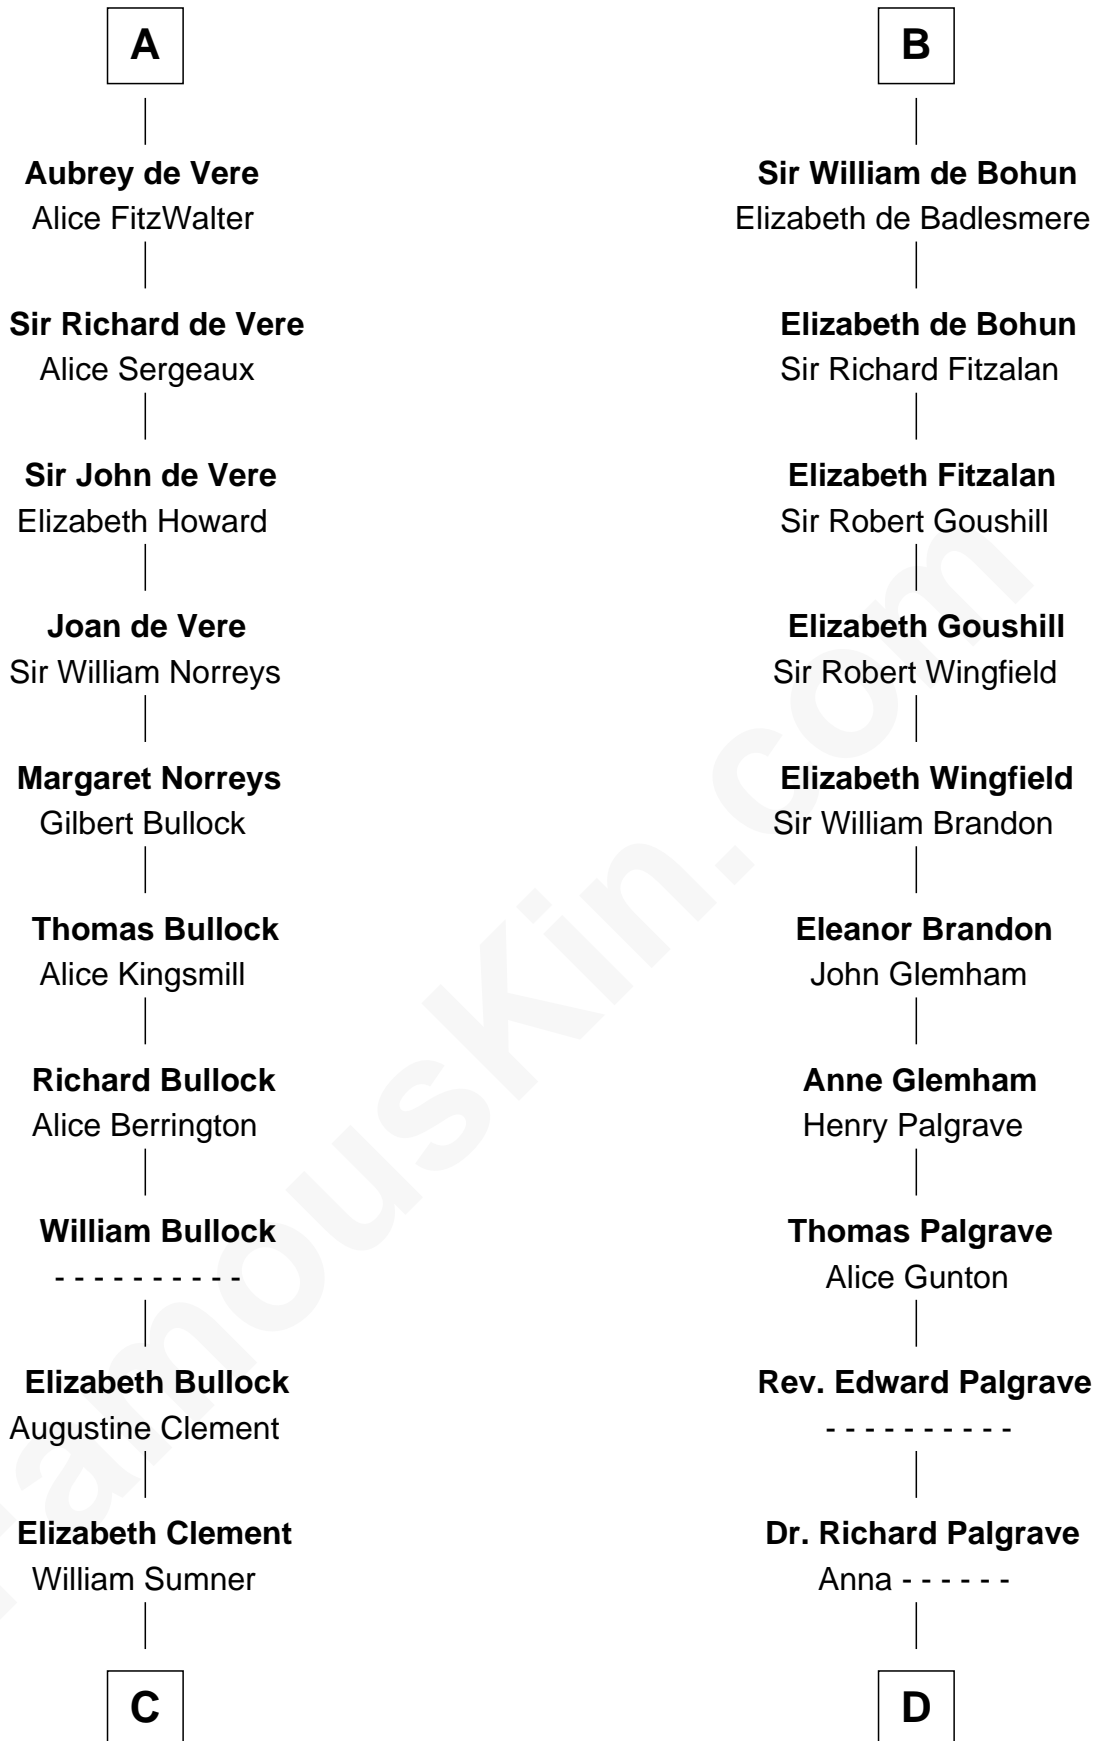

FamousKin.com Relationship Chart of

Samuel Howard

Boston Tea Party Participant

20th cousin of

Roger Sherman

Signer of the Declaration of Independence

C

Hannah Sumner

John Goffe

William Goffe

Abigail Richardson

Martha Goffe

Ebenezer Howard

Samuel Howard

Boston Tea Party Participant

D

Mary Palgrave

Roger Wellington

Benjamin Wellington

Elizabeth Sweetman

Mehetable Wellington

William Sherman

Roger Sherman

Signer of Declaration of Independence