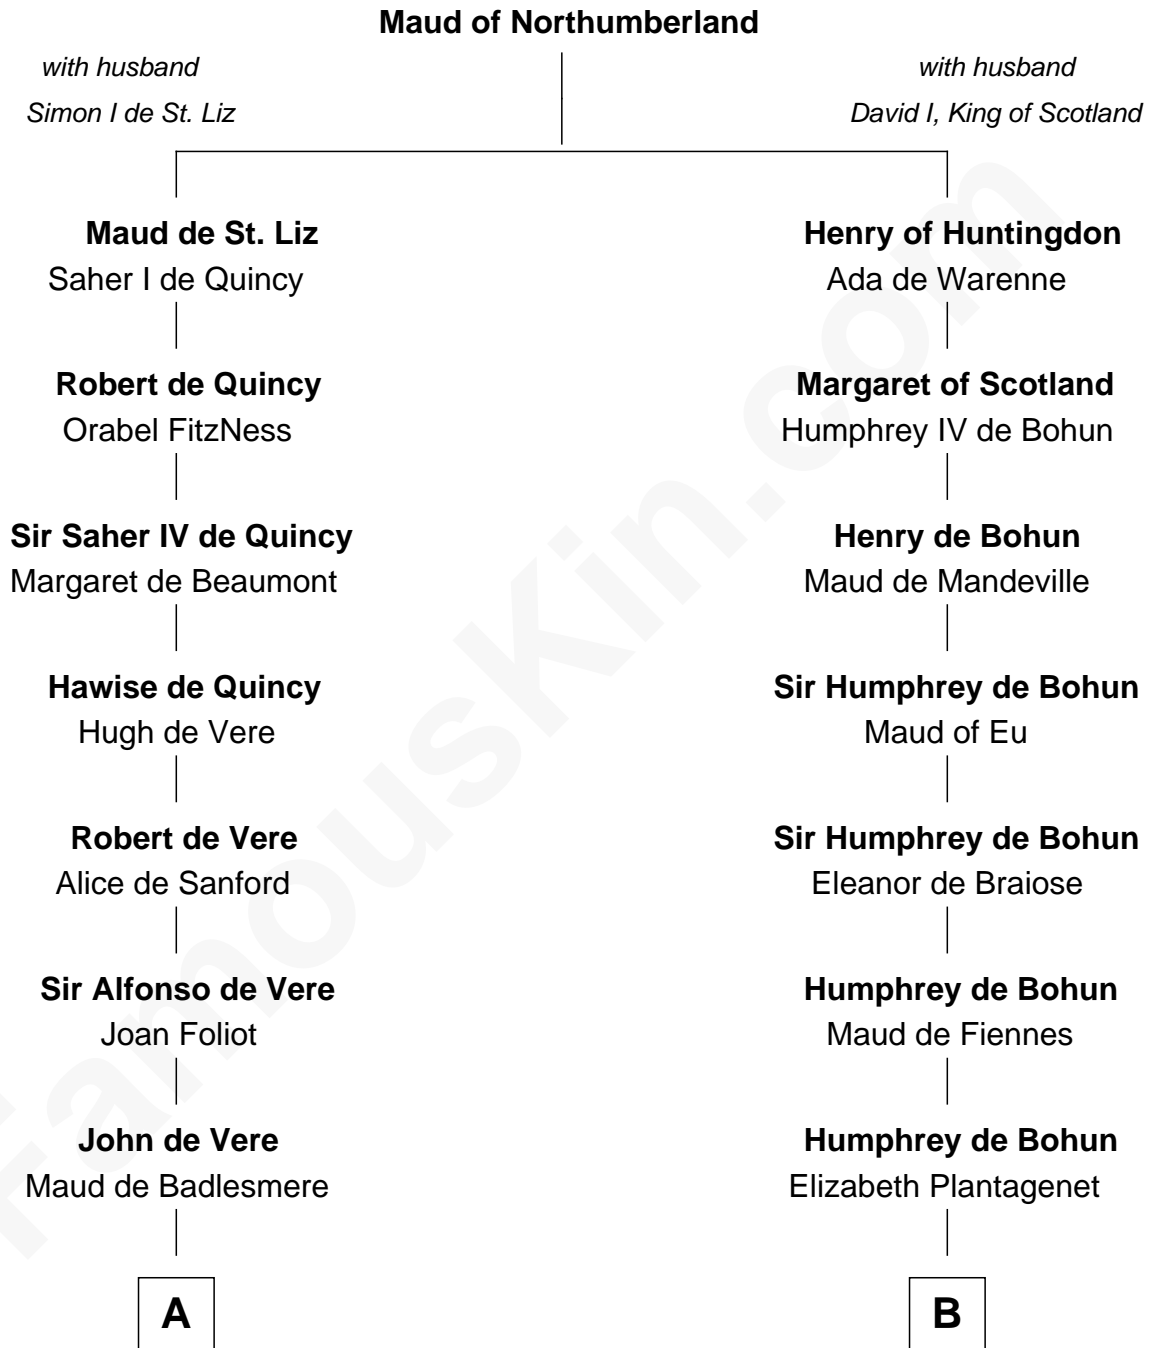

FamousKin.com Relationship Chart of

Samuel Howard

Boston Tea Party Participant

20th cousin of

Roger Sherman

Signer of the Declaration of Independence

C

Hannah Sumner

John Goffe

William Goffe

Abigail Richardson

Martha Goffe

Ebenezer Howard

Samuel Howard

Boston Tea Party Participant

D