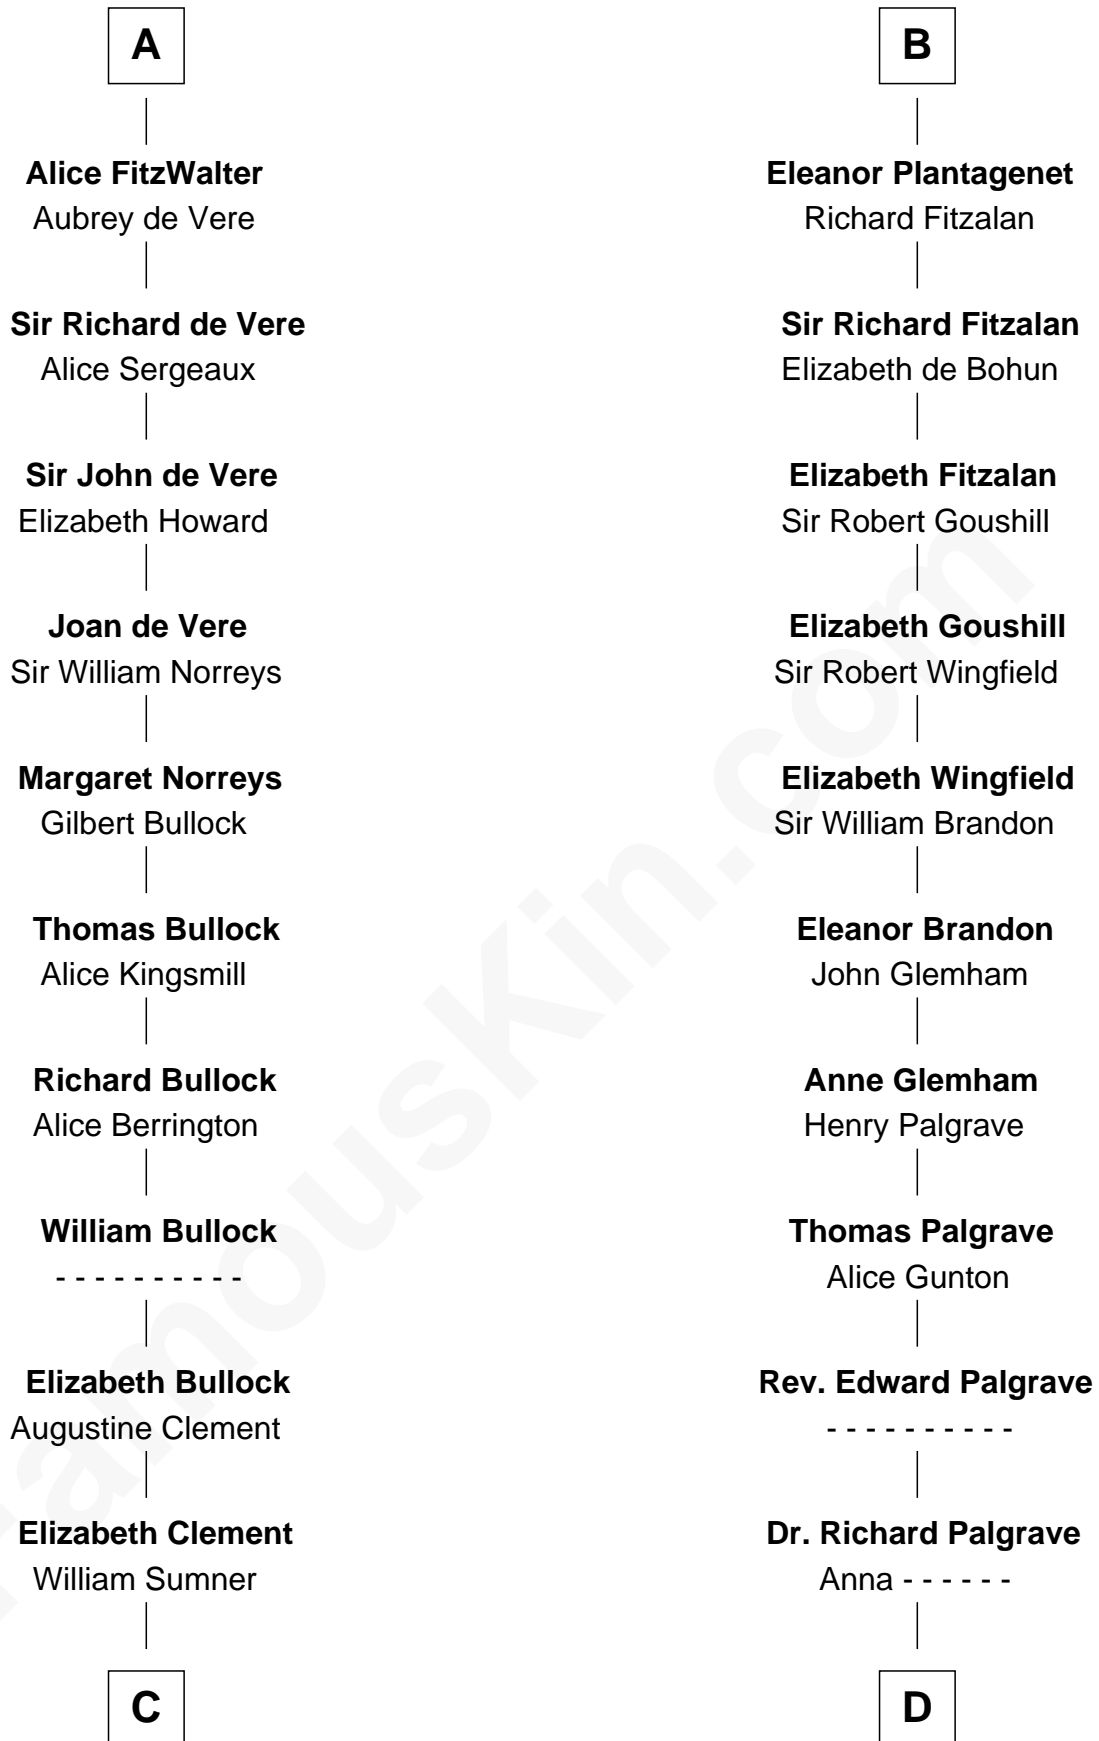

FamousKin.com

Relationship Chart of

Samuel Howard

Boston Tea Party Participant

20th cousin of

Roger Sherman

Signer of the Declaration of Independence

Roger de Tony

Ida of Hainault

C

Hannah Sumner

John Goffe

William Goffe

Abigail Richardson

Martha Goffe

Ebenezer Howard

Samuel Howard

Boston Tea Party Participant

D

Mary Palgrave

Roger Wellington

Benjamin Wellington

Elizabeth Sweetman

Mehetable Wellington