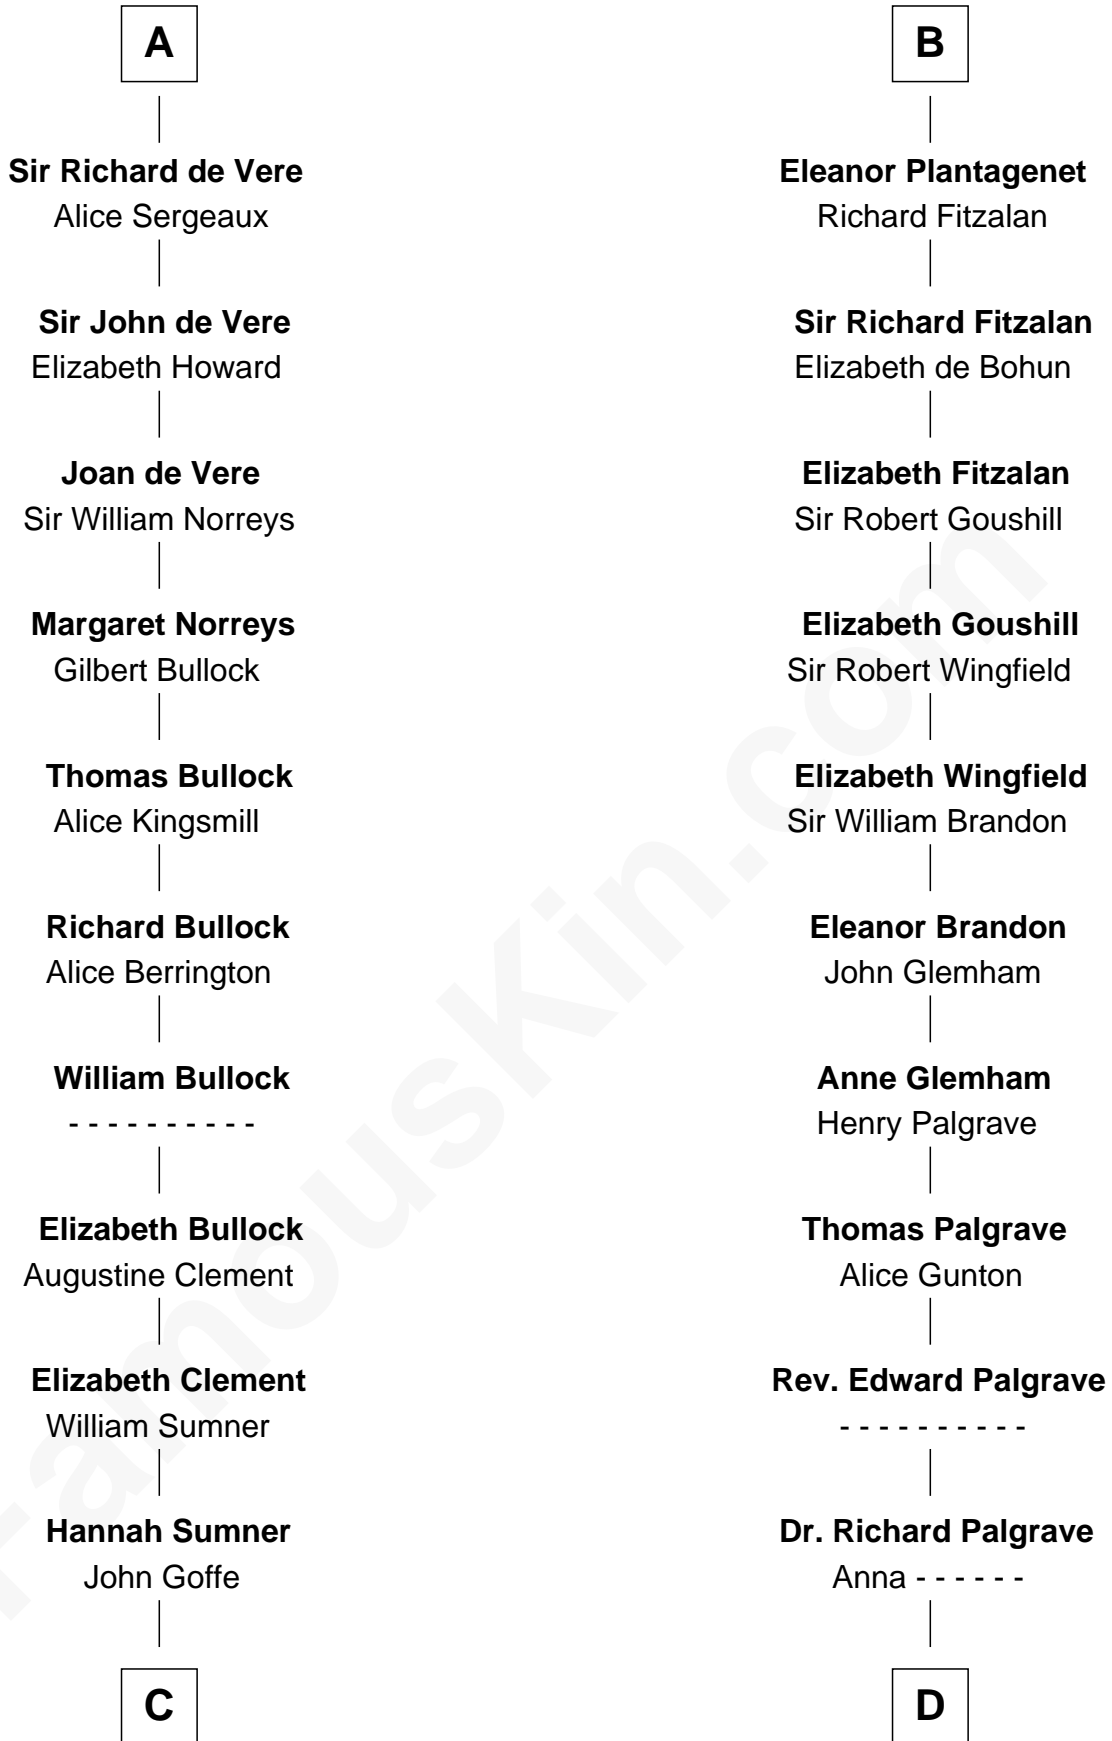

FamousKin.com

Relationship Chart of

Samuel Howard

Boston Tea Party Participant

19th cousin 1 time removed of

Roger Sherman

Signer of the Declaration of Independence

C

William Goffe
Abigail Richardson

Martha Goffe
Ebenezer Howard

Samuel Howard
Boston Tea Party Participant

D

Mary Palgrave
Roger Wellington

Benjamin Wellington
Elizabeth Sweetman

Mehetable Wellington
William Sherman