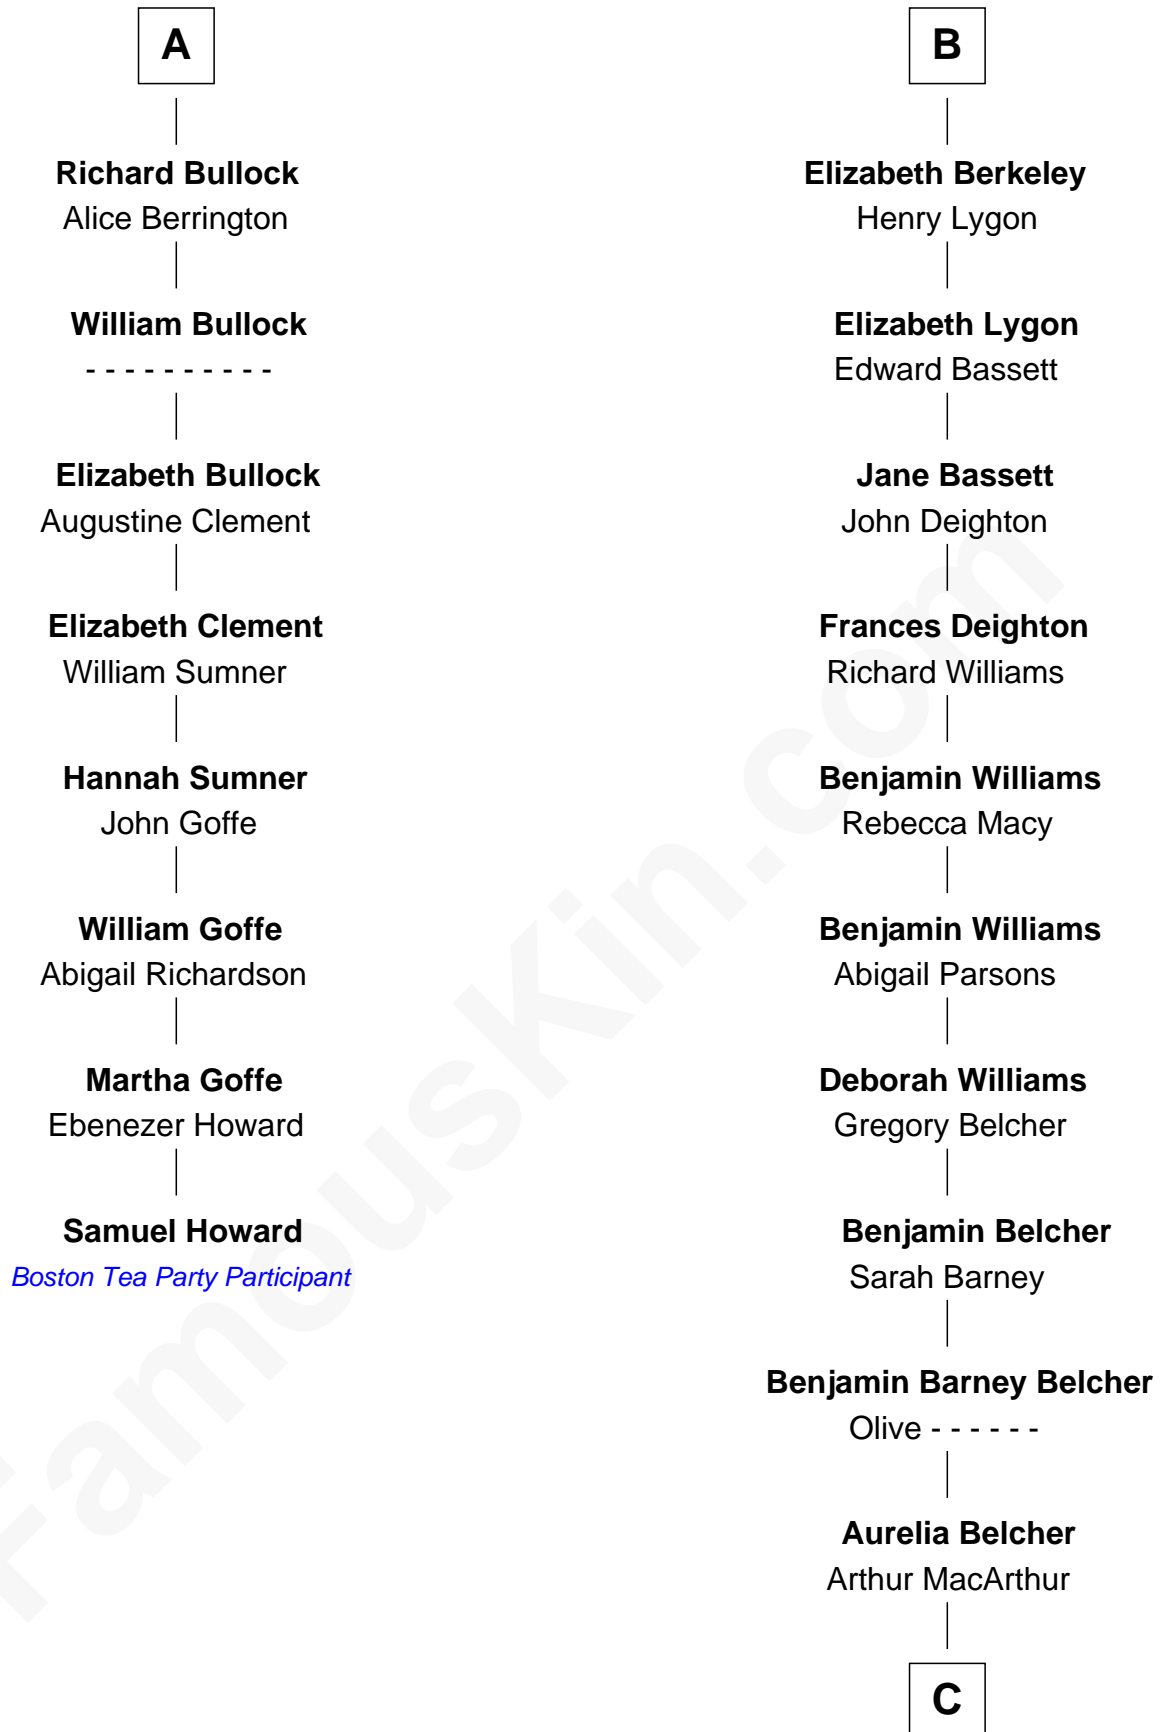

## Relationship Chart of

### Samuel Howard

*Boston Tea Party Participant*

14th cousin 4 times removed of

### General Douglas MacArthur

*U.S. Army - World War II*

**C**

**Gen. Arthur MacArthur**  
Mary Pinckney Hardy

**General Douglas MacArthur**  
*U.S. Army - World War II*

FamousKin.com