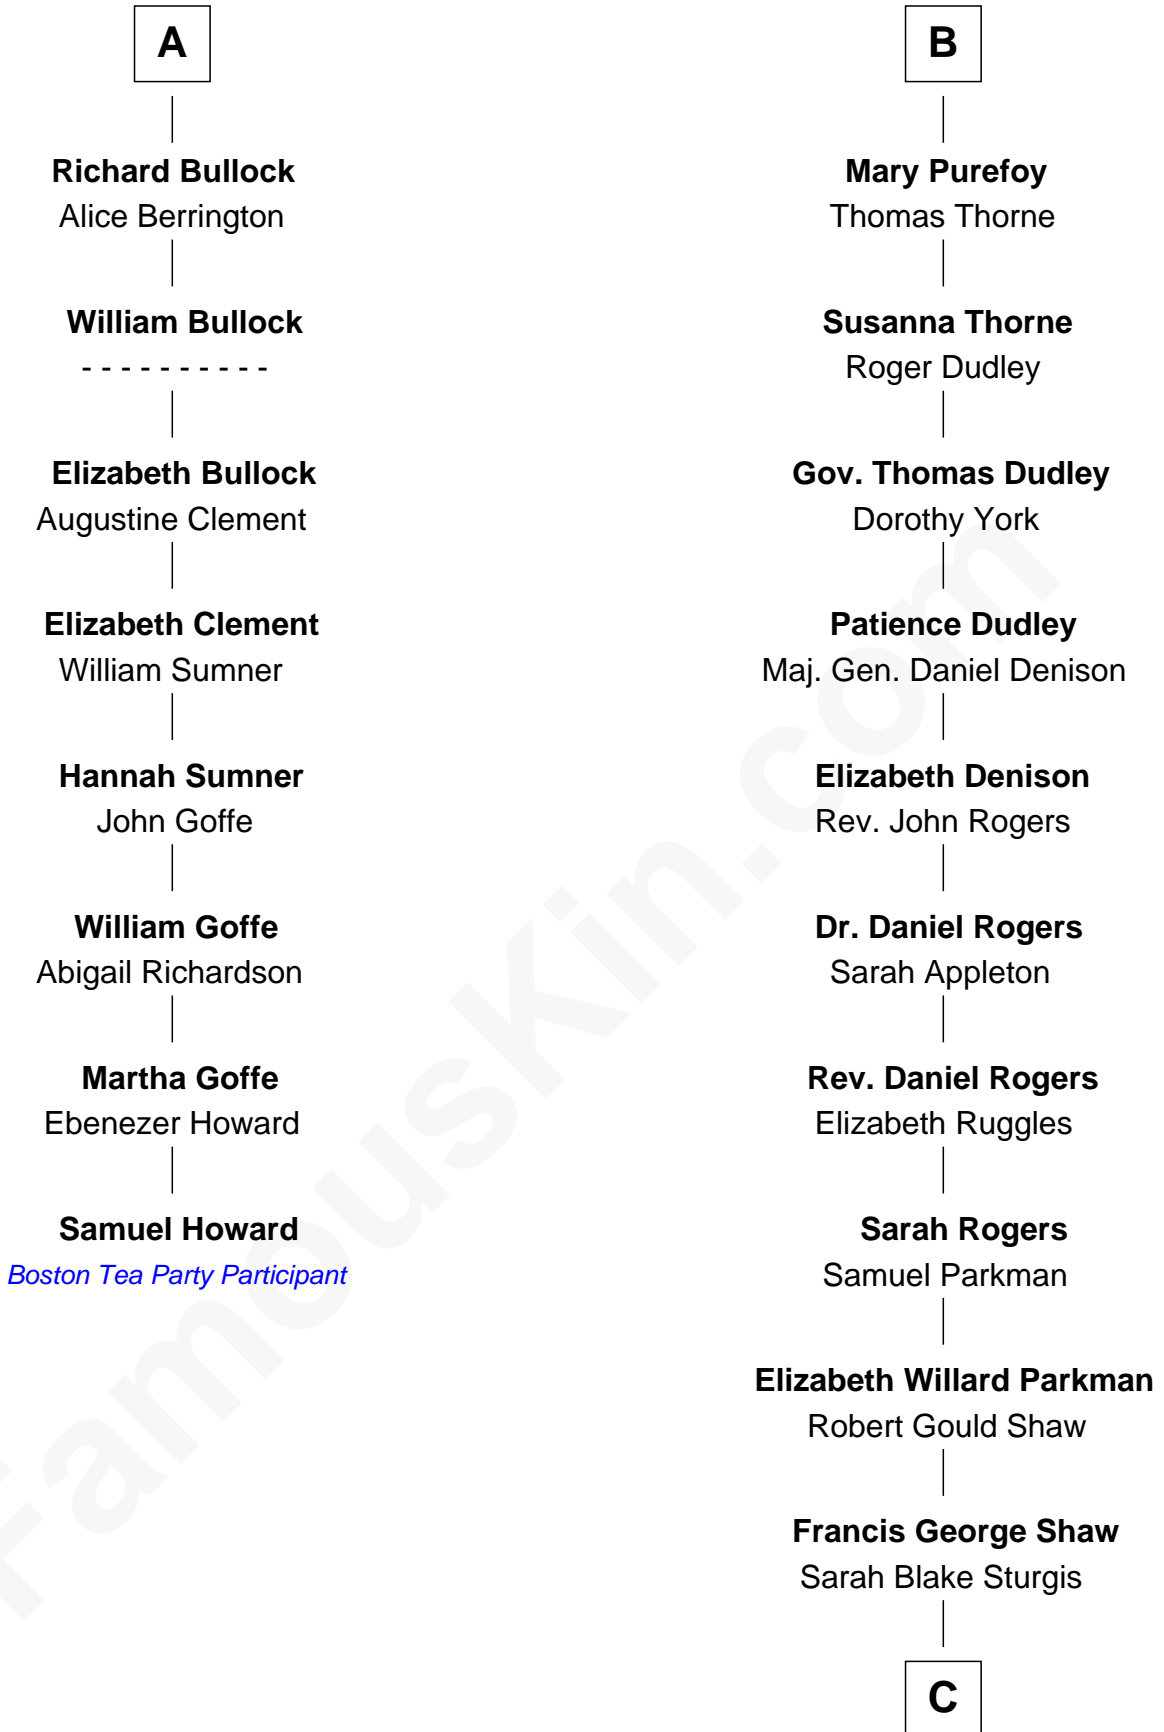

## Relationship Chart of

**Samuel Howard**

*Boston Tea Party Participant*

14th cousin 7 times removed of

**Kyra Sedgwick**

*TV and Movie Actress*

**Sir John Howard**

Alice de Bois

**C**

—  
**Susanna Shaw**

Robert Bowne Minturn

—  
**Sarah May Minturn**

Henry Dwight Sedgwick

—  
**Robert Minturn Sedgwick**

Helen Peabody

—  
**Henry Dwight Sedgwick**

Patricia Ann Rosenwald

—  
**Kyra Sedgwick**

*TV and Movie Actress*