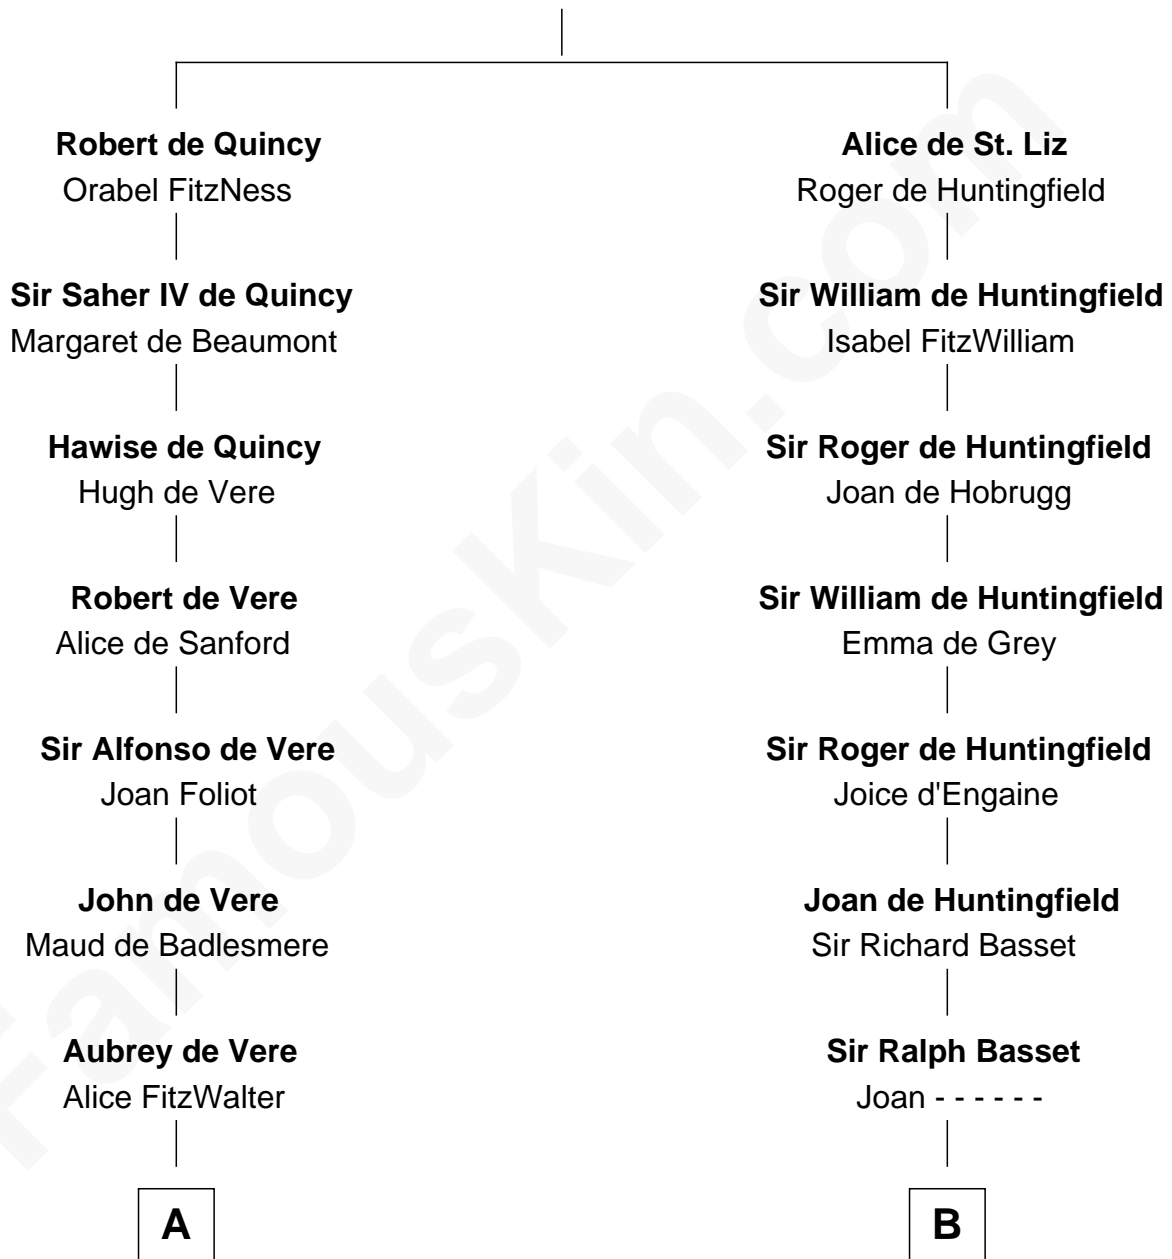

FamousKin.com

Relationship Chart of

Samuel Howard

Boston Tea Party Participant

19th cousin 1 time removed of

William Ellery

Signer of the Declaration of Independence

Saher I de Quincy

Maud de St. Liz

C

William Goffe
Abigail Richardson

Martha Goffe
Ebenezer Howard

Samuel Howard
Boston Tea Party Participant

D

Christopher Almy
Elizabeth Cornell

Col. Job Almy
Ann Lawton

Elizabeth Almy
William Ellery

William Ellery
Signer of Declaration of Independence

FamousKin.com