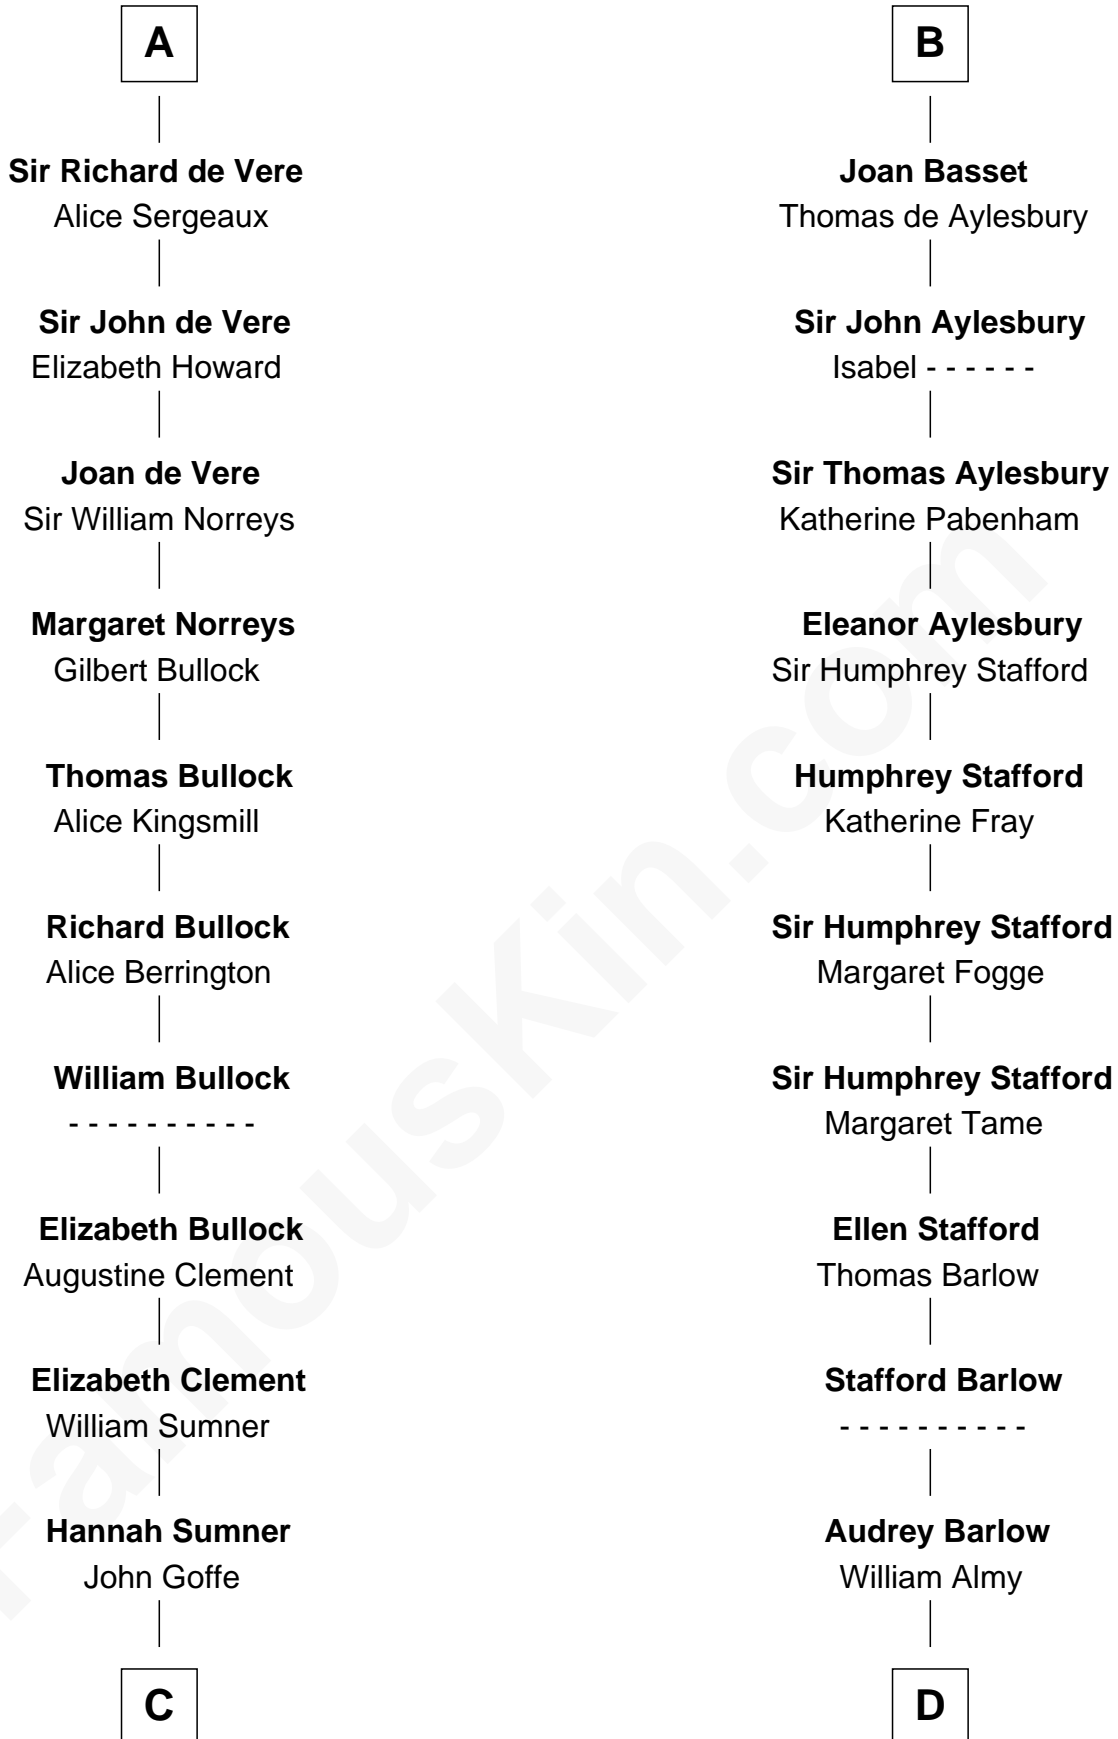

FamousKin.com

Relationship Chart of

Samuel Howard

Boston Tea Party Participant

19th cousin 1 time removed of

William Ellery

Signer of the Declaration of Independence

Saher I de Quincy

Maud de St. Liz

C

William Goffe
Abigail Richardson

Martha Goffe
Ebenezer Howard

Samuel Howard
Boston Tea Party Participant

D

Christopher Almy
Elizabeth Cornell

Col. Job Almy
Ann Lawton

Elizabeth Almy
William Ellery

William Ellery
Signer of Declaration of Independence

FamousKin.com